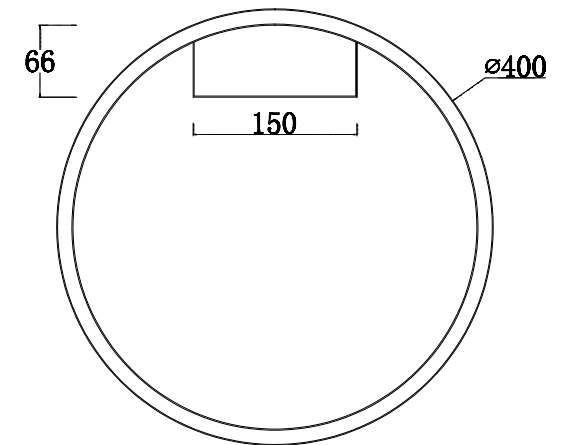

# Instruction

MOD058CL-L25B4K

Gross Weight: 2,21 kg

Net Weight: 2 kg

Volume: 0,019044 m3

Weight and Volume Margin of Error: ±10%

Color: Black

Material: Aluminum

MAX 25W  
1200 Lumen

Model: MOD058CL-L25B4K

Collection: Technical

Series: Rim

Ceiling Lamps