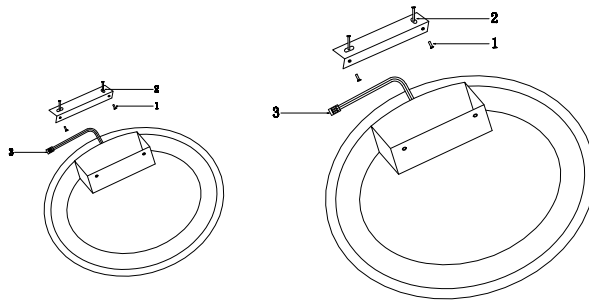

# Instruction

MOD058CL-L25B4K

Gross Weight: 2,21 kg

Net Weight: 2 kg

Volume: 0,019044 m3

Weight and Volume Margin of Error: ±10%

Color: Black

Material: Aluminum

MAX 25W  
1200 Lumen

Model: MOD058CL-L25B4K

Collection: Technical

Series: Rim

Ceiling Lamps