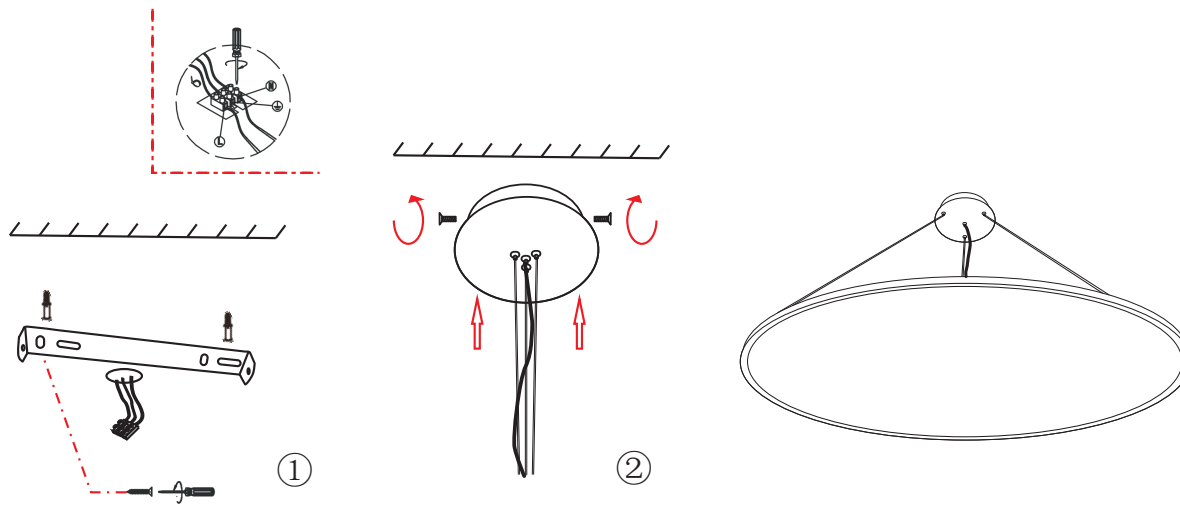

Instruction

MOD057PL-L78W4K

MAX 78W
6900 Lumen

Model: MOD057PL-L78W4K
Collection: Technical
Series: New Series 057

Pendant Lamps