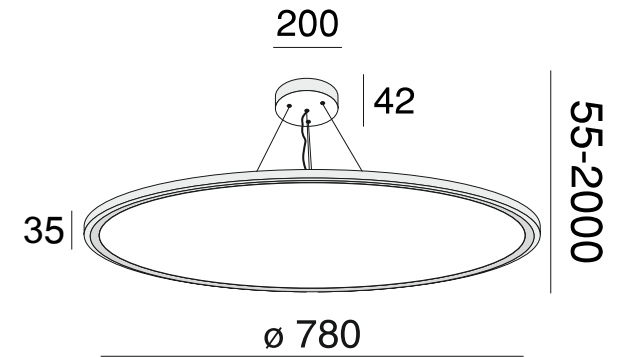

Instruction

MOD057PL-L78W4K

MAX 78W
6900 Lumen

Model: MOD057PL-L78W4K
Collection: Technical
Series: New Series 057

Pendant Lamps