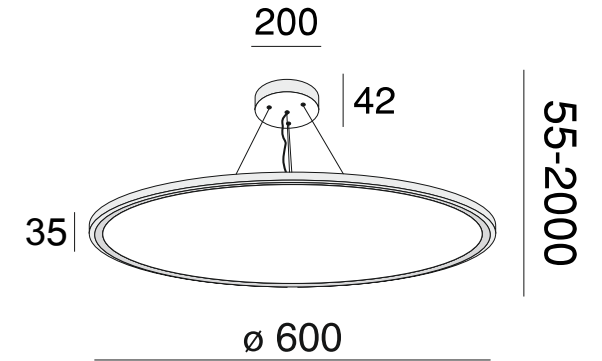

# Instruction

MOD057PL-L54W4K

MAX 54W  
5600 Lumen

Model: MOD057PL-L54W4K  
Collection: Technical  
Series: New Series 057

Pendant Lamps