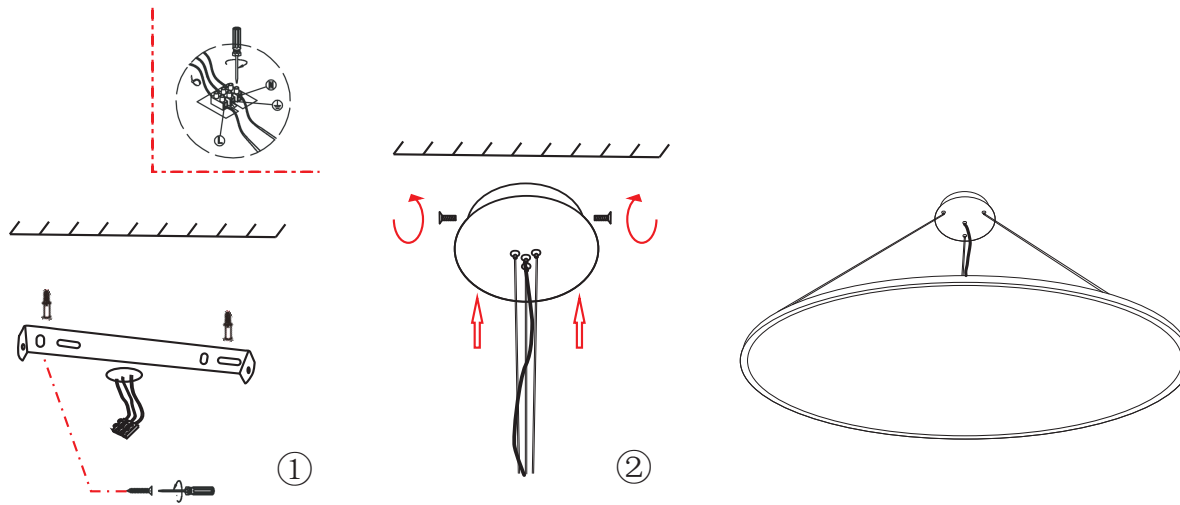

# Instruction

MOD057PL-L54W4K

MAX 54W  
5600 Lumen

Model: MOD057PL-L54W4K  
Collection: Technical  
Series: New Series 057

Pendant Lamps