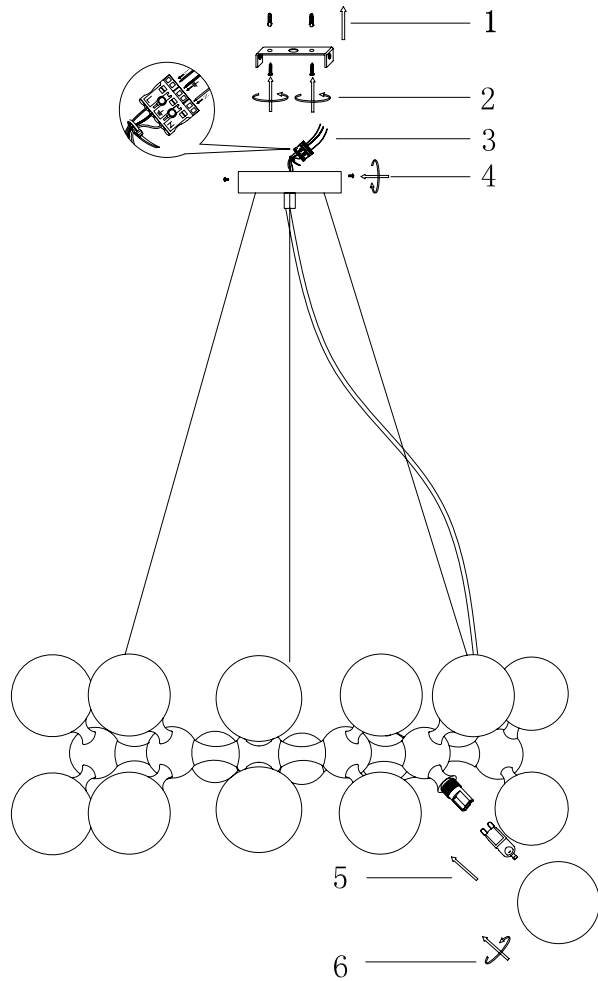

Instruction

MOD021PL-18G

18 x G9 (28W)

Model: MOD021PL-18G
Collection: Modern
Series: Proton

Ceiling Lamps