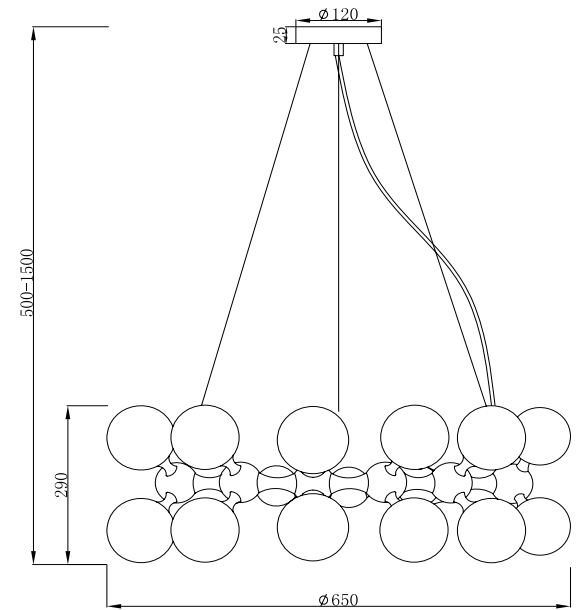

Instruction

MOD021PL-18G

18 x G9 (28W)

Model: MOD021PL-18G
Collection: Modern
Series: Proton

Ceiling Lamps