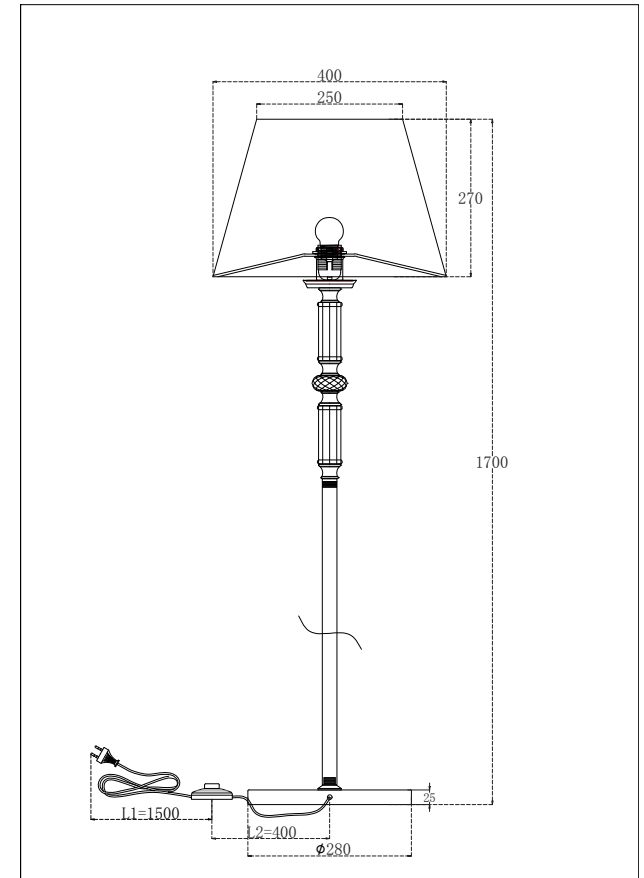

Instruction

MOD018FL-01CH

Gross Weight: 0 kg

Net Weight: 0 kg

Volume: 0,099076 m3

Weight and Volume Margin of Error: ±10%

Color: Chrome

Material: Metal and Glass

1 x E27 (60W)

Model: MOD018FL-01CH

Collection: Neoclassic

Series: Riverside

Floor Lamps