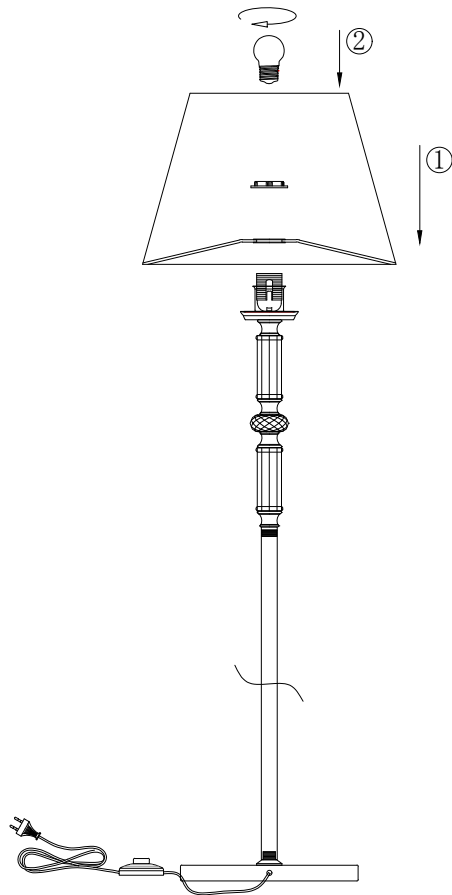

Instruction

MOD018FL-01CH

Gross Weight: 0 kg

Net Weight: 0 kg

Volume: 0,099076 m3

Weight and Volume Margin of Error: ±10%

Color: Chrome

Material: Metal and Glass

1 x E27 (60W)

Model: MOD018FL-01CH

Collection: Neoclassic

Series: Riverside

Floor Lamps