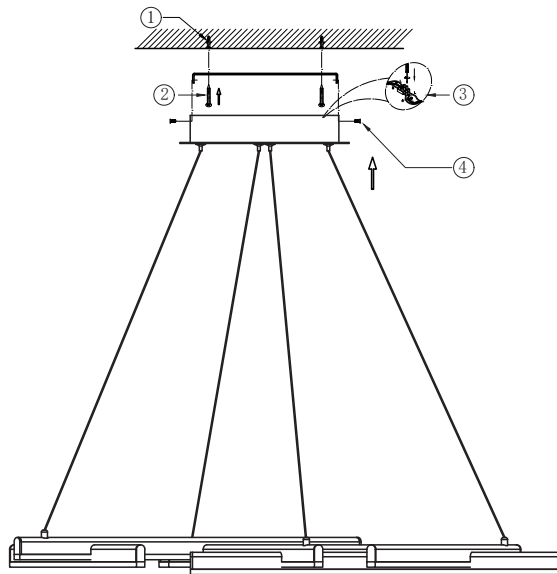

# Instruction

MOD016PL-L75B4K

MAX 75W  
2850 Lumen

Model: MOD016PL-L75B4K  
Collection: Technical  
Series: Line

Pendant Lamps