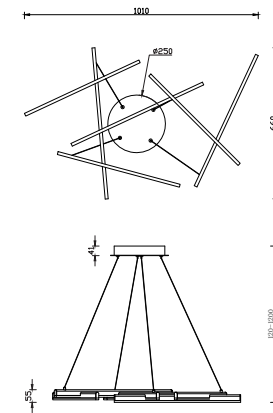

# Instruction

MOD016PL-L75B4K

MAX 75W  
2850 Lumen

Model: MOD016PL-L75B4K  
Collection: Technical  
Series: Line

Pendant Lamps