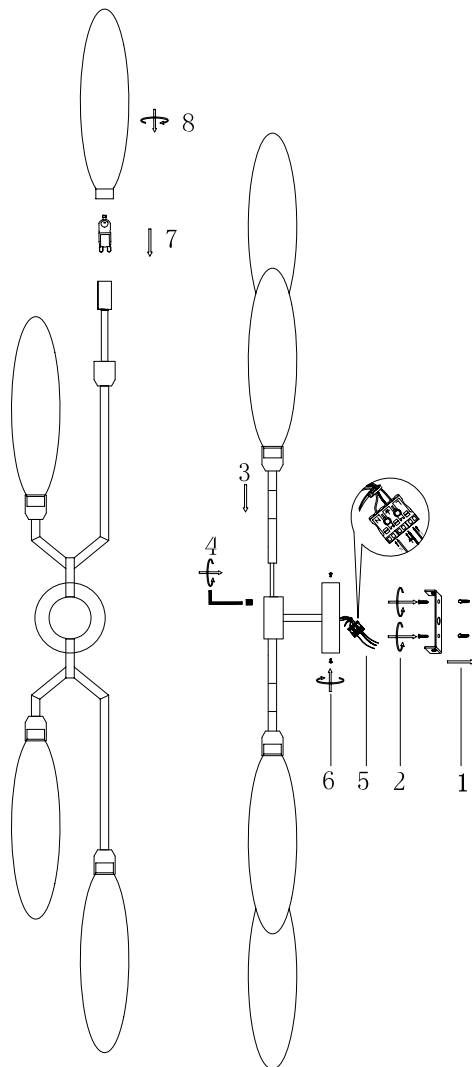

Instruction

MOD012WL-04G

4 x G9 (28W)

Model: MOD012WL-04G
Collection: Modern
Series: Ventura

Wall Lamps