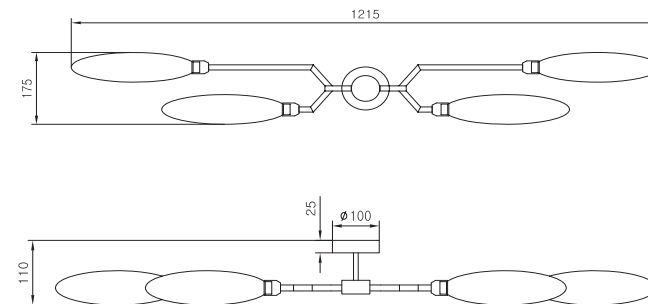

Instruction

MOD012WL-04G

4 x G9 (28W)

Model: MOD012WL-04G
Collection: Modern
Series: Ventura

Wall Lamps