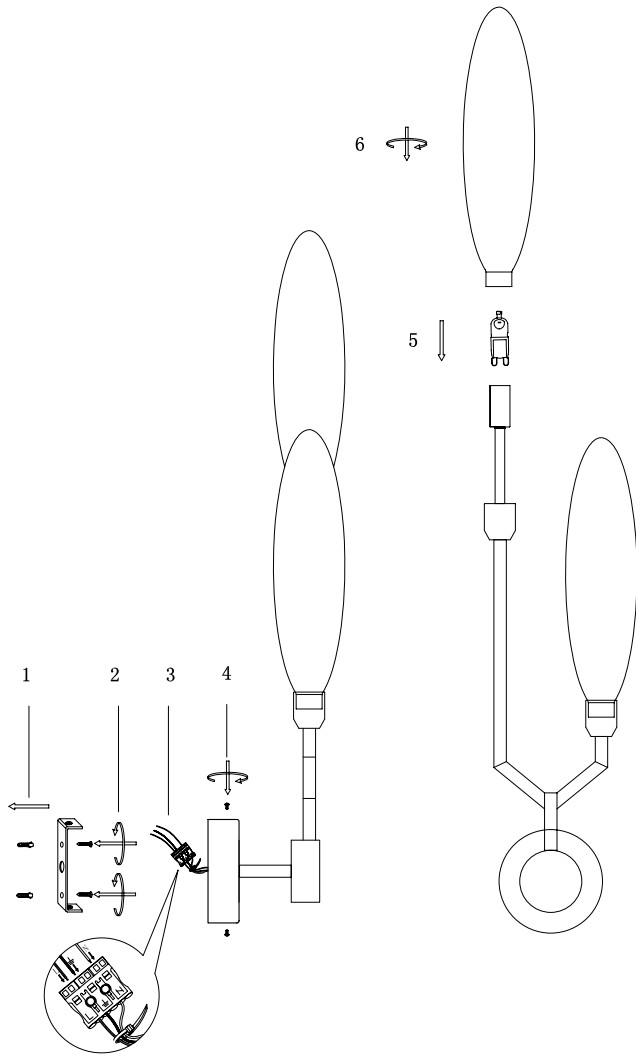

Instruction

MOD012WL-02G

2 x G9 (28W)

Model: MOD012WL-02G
Collection: Modern
Series: Ventura

Wall Lamps