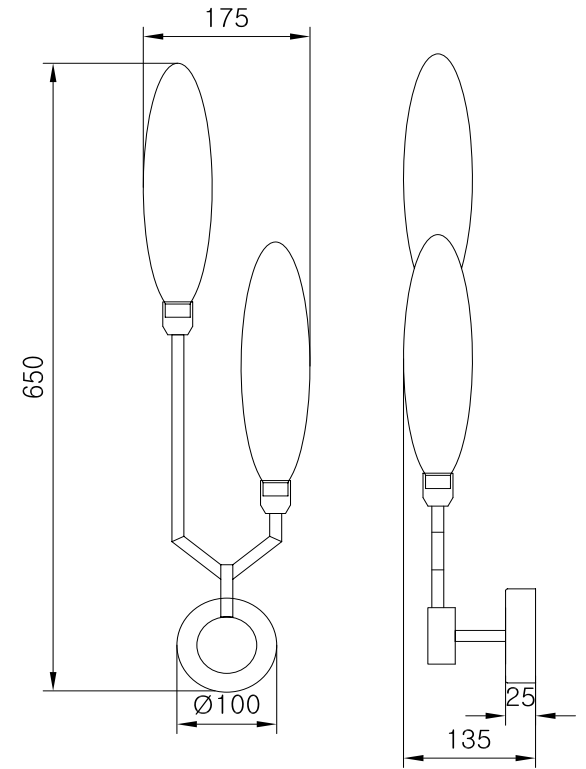

Instruction

MOD012WL-02G

2 x G9 (28W)

Model: MOD012WL-02G
Collection: Modern
Series: Ventura

Wall Lamps