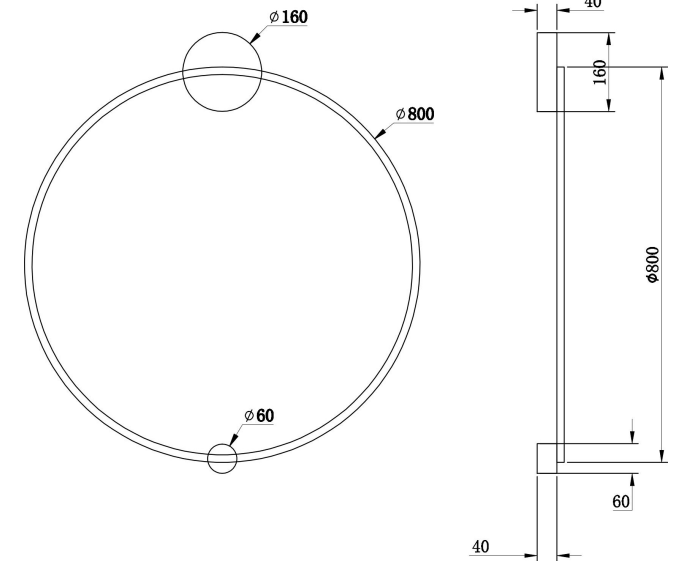

Instruction

MOD005WL-L46BSK

MAX 47W
2 300 Lumen

Model: MOD005WL-L46BSK
Collection: Modern

Wall Lamps