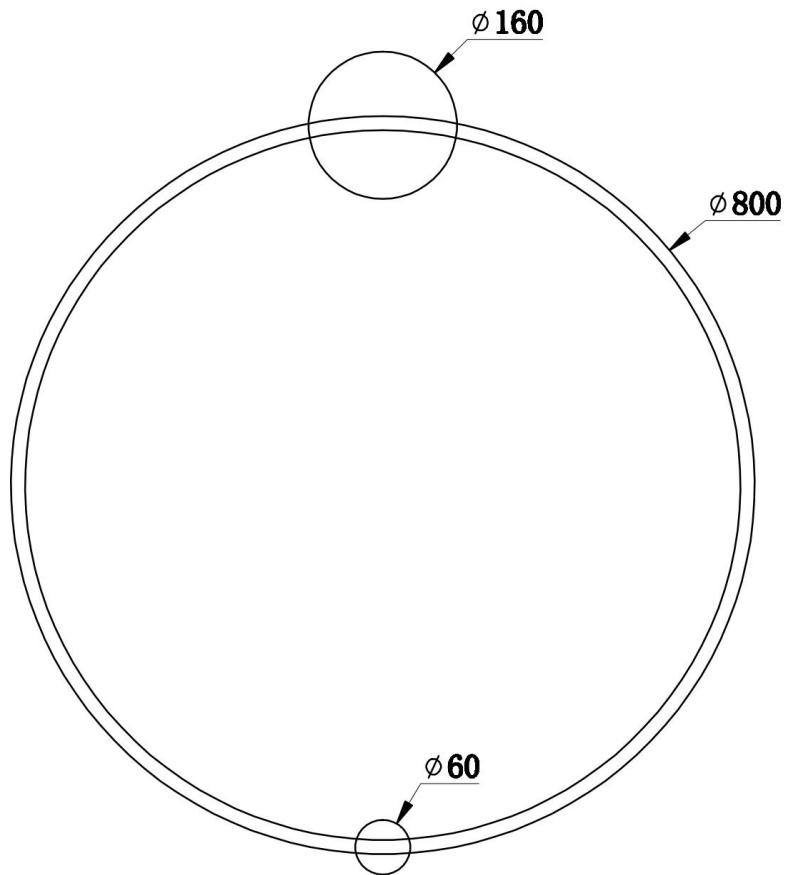

Instruction

MOD005WL-L46BSK

MAX 47W
2 300 Lumen

Model: MOD005WL-L46BSK
Collection: Modern

Wall Lamps