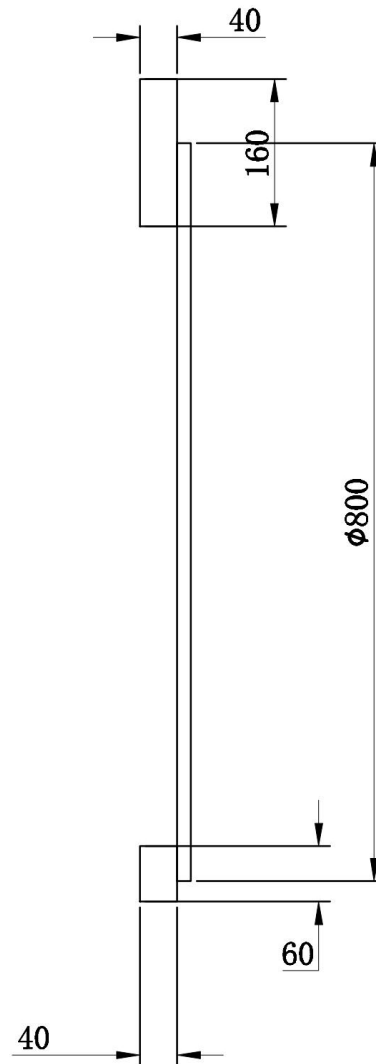

Instruction

MOD005WL-L46BSK

MAX 47W
2 300 Lumen

Model: MOD005WL-L46BSK
Collection: Modern

Wall Lamps