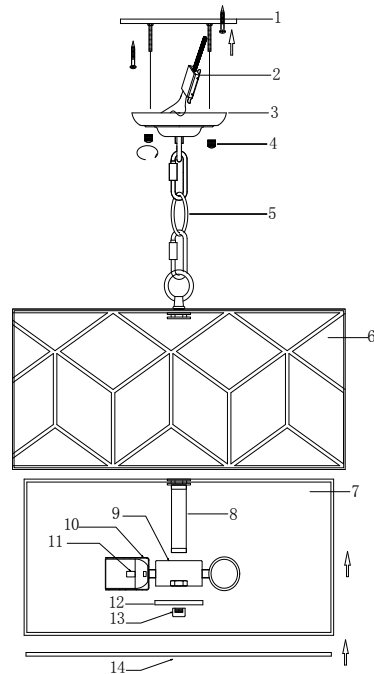

Instruction

H223PL-03G

Gross Weight: 0 kg

Net Weight: 0 kg

Volume: 0,057624 m3

Weight and Volume Margin of Error: ±10%

Color: Gold

Material: Metal

4 x E27 (40W)

Recommended to use with LED bulbs

Model: H223PL-03G

Collection: House

Series: Messina

Pendant Lamps