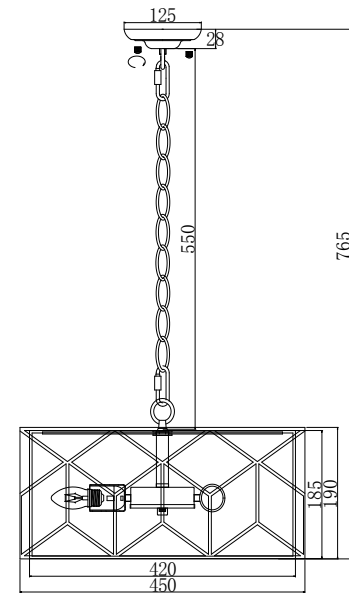

Instruction

H223PL-03G

Gross Weight: 0 kg

Net Weight: 0 kg

Volume: 0,057624 m3

Weight and Volume Margin of Error: ±10%

Color: Gold

Material: Metal

4 x E27 (40W)

Recommended to use with LED bulbs

Model: H223PL-03G

Collection: House

Series: Messina

Pendant Lamps