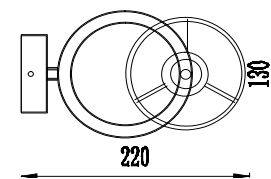

# Instruction

H010WL-01G

1 x E14 (40W)

Model: H010WL-01G  
Collection: House  
Series: Armony

Wall Lamps