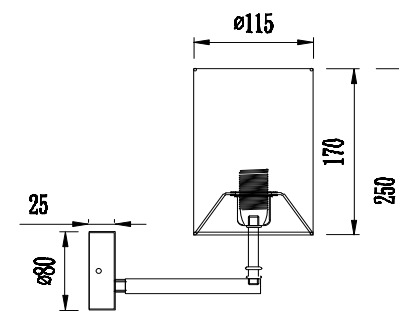

# Instruction

H010WL-01G

1 x E14 (40W)

Model: H010WL-01G  
Collection: House  
Series: Armony

Wall Lamps