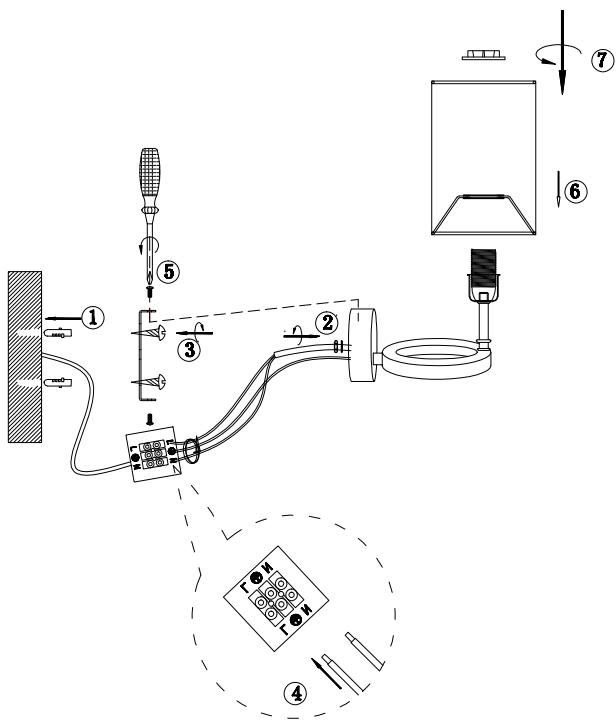

# Instruction

H010WL-01G

1 x E14 (40W)

Model: H010WL-01G  
Collection: House  
Series: Armony

Wall Lamps