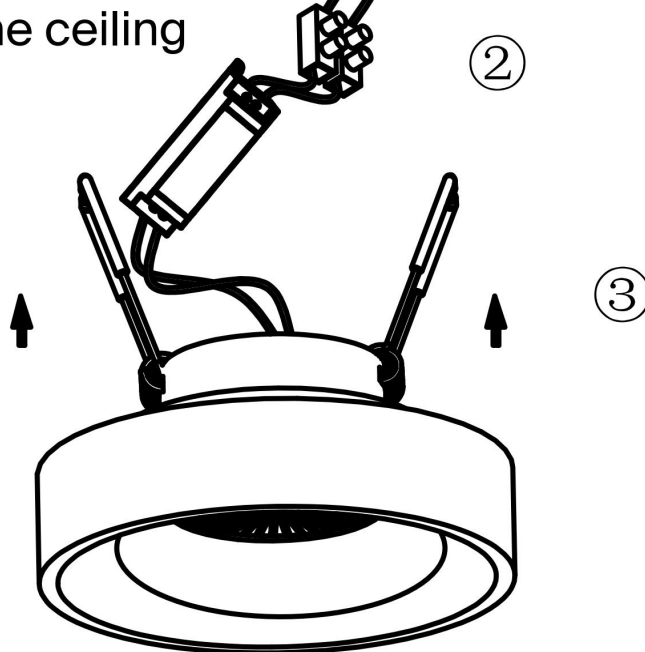

TO cut hole on the ceiling

MAX 11W
700 Lumen

Model: DL035-2-L6W4K

Collection: Downlight

Planet
Resessed