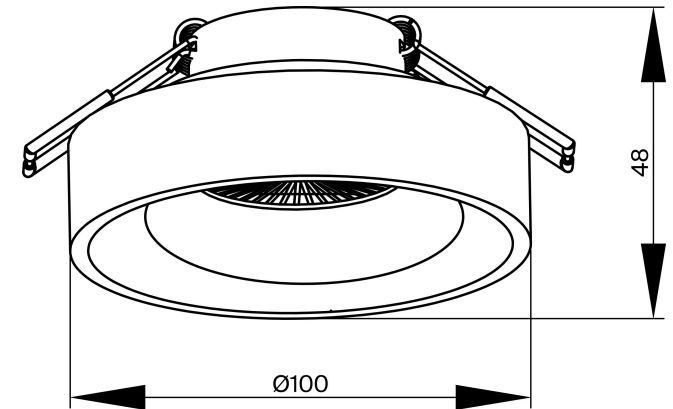

TO cut hole on the ceiling

MAX 11W
700 Lumen

Model: DL035-2-L6W4K

Collection: Downlight

Planet
Resessed