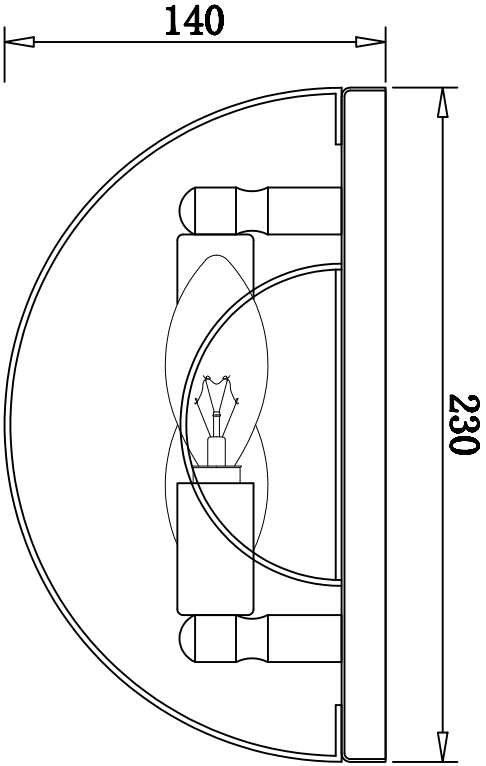

# Instruction

Collection: Diamant crystal  
Series: Tiara  
Model: DIA500-WL-02-G  
Wall-mounted

– Wall-mounted

1 x E14 (60w)

**MAYTONI**  
DECORATIVE LIGHTING

[www.maytoni.de](http://www.maytoni.de)