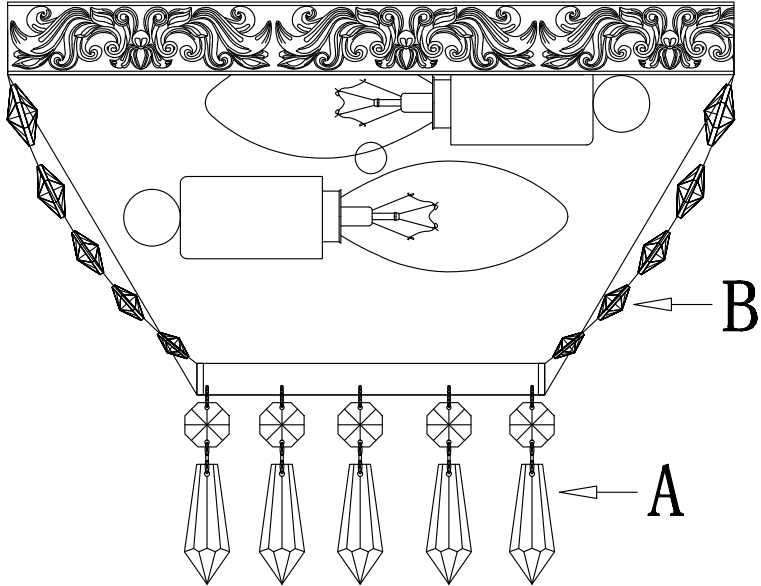

# Instruction

Collection: Diamant crystal  
Series: Tiara  
Model: DIA500-WL-02-G  
Wall-mounted

– Wall-mounted

1 x E14 (60w)

**MAYTONI**  
DECORATIVE LIGHTING

[www.maytoni.de](http://www.maytoni.de)