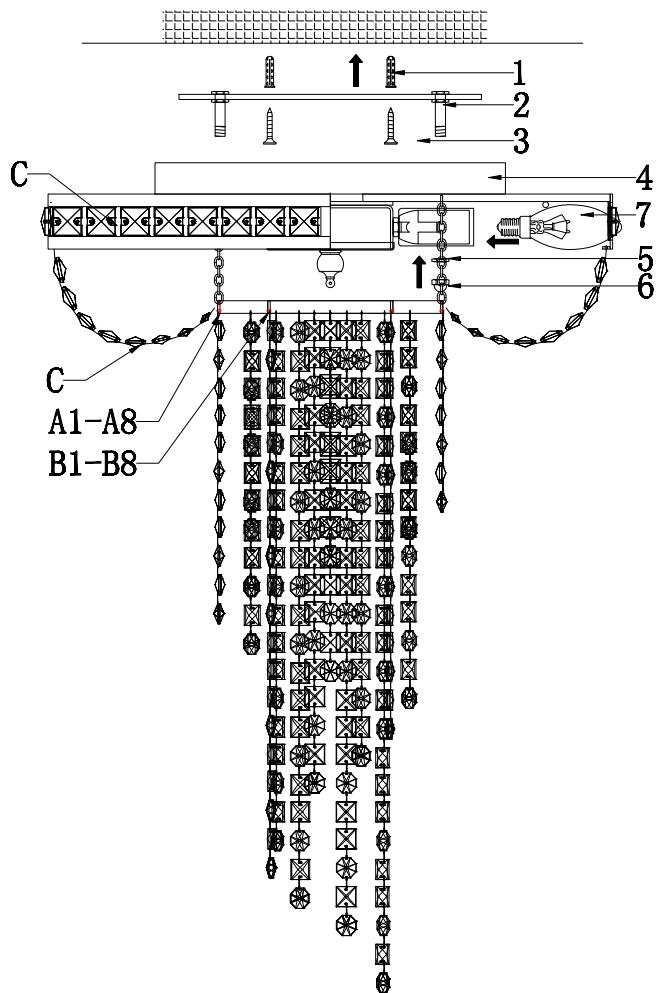

Instruction

DIA009PL-08CH

8 x E14 (60W)

Model: DIA009PL-08CH
Collection: Royal Classic
Series: Tigela

Ceiling Lamps