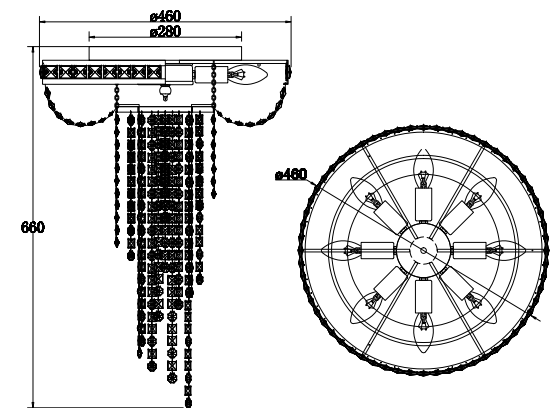

Instruction

DIA009PL-08CH

8 x E14 (60W)

Model: DIA009PL-08CH
Collection: Royal Classic
Series: Tigela

Ceiling Lamps