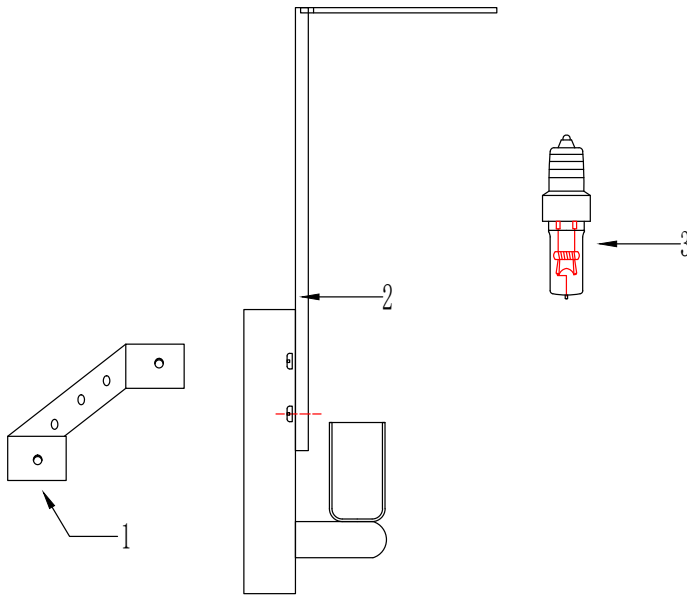

# Instruction

DIA008WL-1CH

1 x G9 (40W)

Model: DIA008WL-1CH  
Collection: Modern  
Series: Talento

Wall Lamps