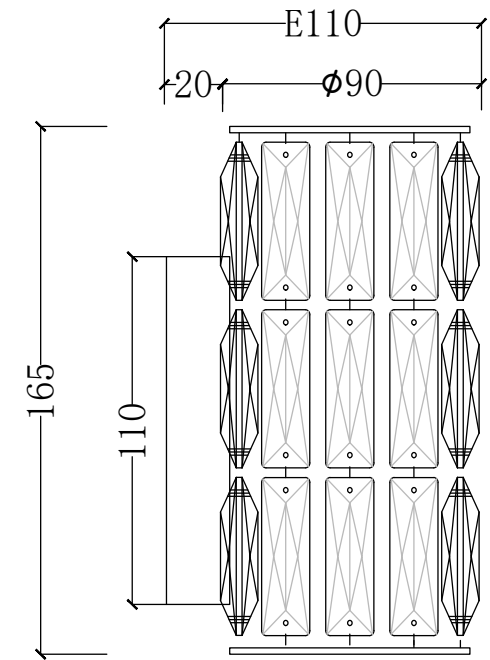

# Instruction

DIA008WL-1CH

1 x G9 (40W)

Model: DIA008WL-1CH  
Collection: Modern  
Series: Talento

Wall Lamps