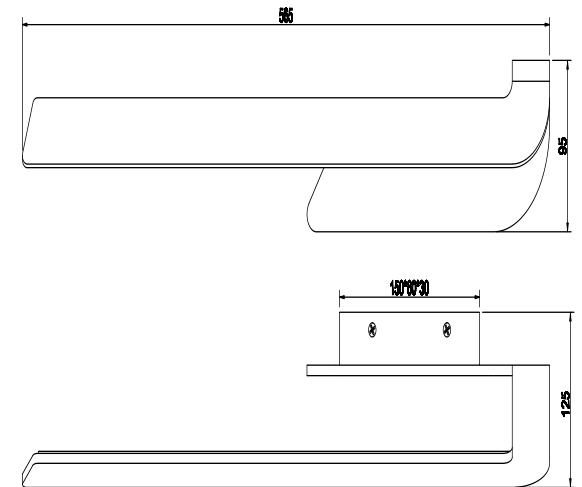

## C178WL-L18W

MAX 18W  
1360 Lumen

Model: C178WL-L18W  
Collection: Ceiling & wall  
Series: Berni

Wall Lamps