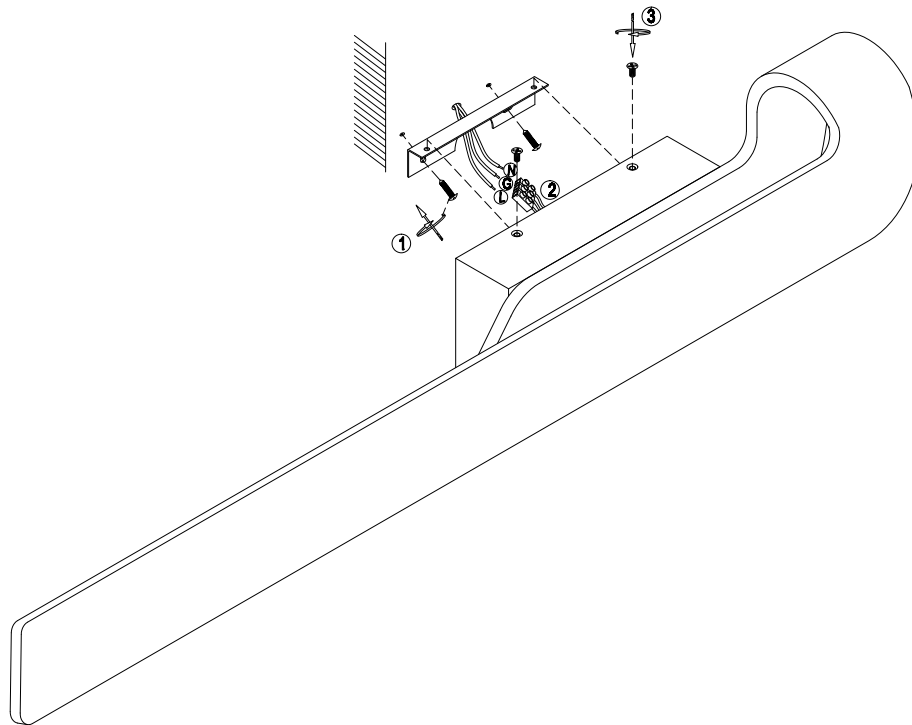

## C178WL-L18W

MAX 18W  
1360 Lumen

Model: C178WL-L18W  
Collection: Ceiling & wall  
Series: Berni

Wall Lamps