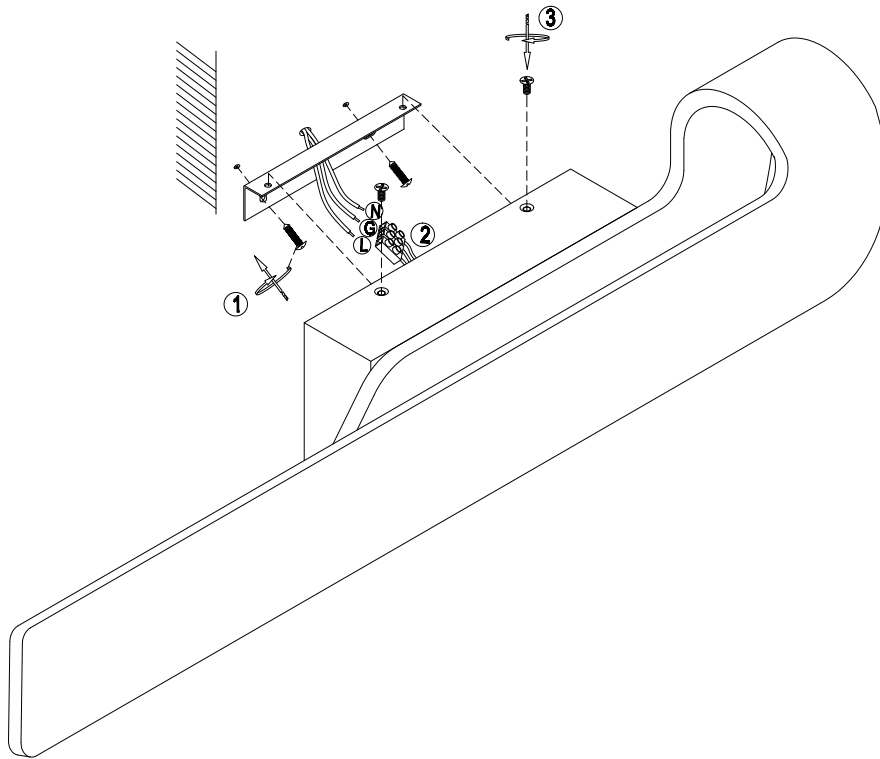

Instruction

C178WL-L12W

MAX 12W
890 Lumen

Model: C178WL-L12W
Collection: Ceiling & wall
Series: Berni