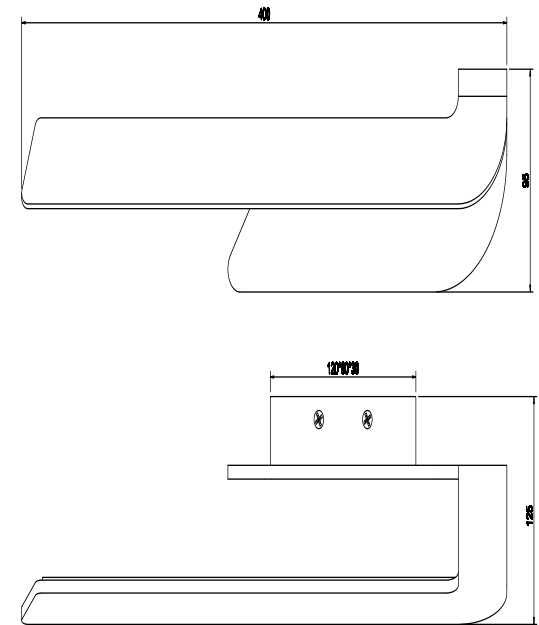

Instruction

C178WL-L12W

MAX 12W
890 Lumen

Model: C178WL-L12W
Collection: Ceiling & wall
Series: Berni