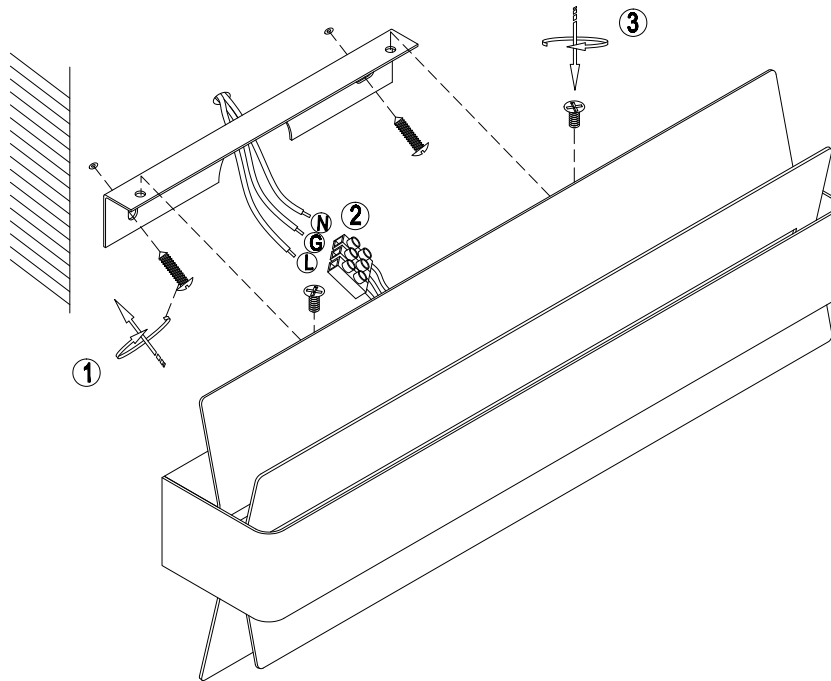

# Instruction

C043WL-L24W3K

MAX 24W  
1200 Lumen

Model: C043WL-L24W3K  
Collection: Ceiling & Wall  
Series: Encanto

Wall Lamps