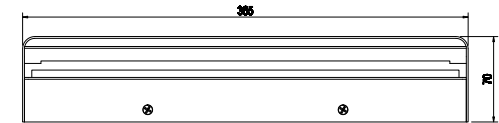

# Instruction

C043WL-L24W3K

MAX 24W  
1200 Lumen

Model: C043WL-L24W3K  
Collection: Ceiling & Wall  
Series: Encanto

Wall Lamps