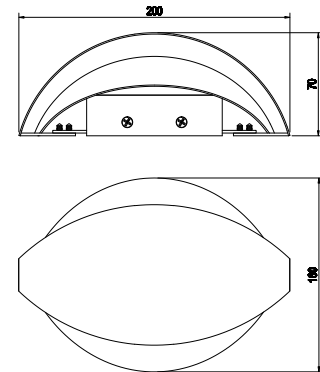

Instruction

C042WL-L7W3K

MAX 7W
350 Lumen

Model: C042WL-L7W3K
Collection: Ceiling & Wall
Series: Mirto

Wall Lamps