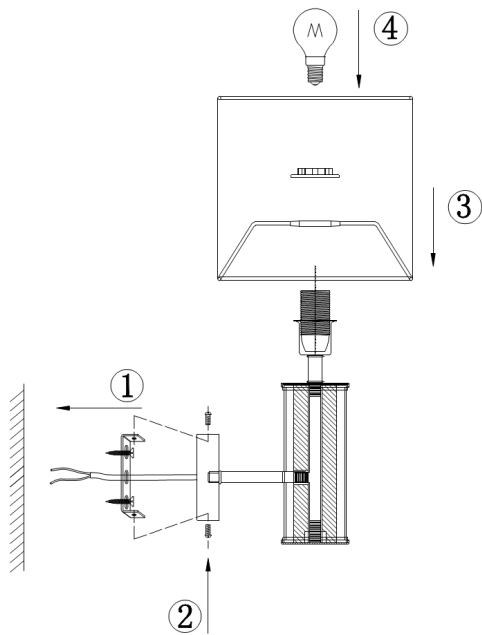

# Instruction

Collection: ELEGANT  
Series: MARYLAND  
Model: ARM526WL-01GR  
Ceiling

- Ceiling

1 x E14 (40W)

**MAYTONI**  
DECORATIVE LIGHTING

[www.maytoni.de](http://www.maytoni.de)