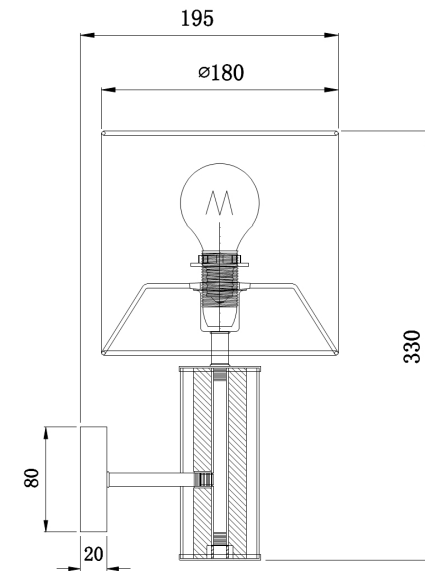

# Instruction

Collection: ELEGANT  
Series: MARYLAND  
Model: ARM526WL-01GR  
Ceiling

- Ceiling

1 x E14 (40W)

**MAYTONI**  
DECORATIVE LIGHTING

[www.maytoni.de](http://www.maytoni.de)