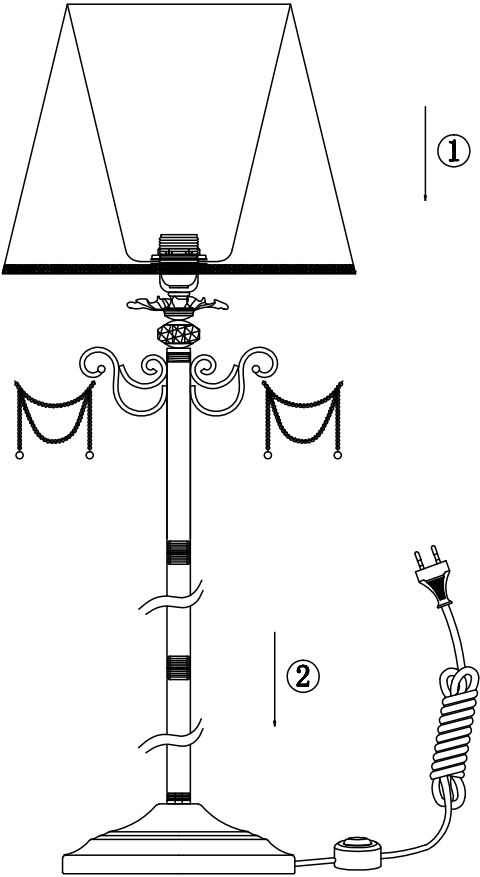

# Instruction

Collection: Elegant  
Series: Lolita  
Model: ARM305-11-W  
Mobile

**I** – Mobile

  
1 x E27 (40w)

**MAYTONI**  
DECORATIVE LIGHTING

[www.maytoni.de](http://www.maytoni.de)