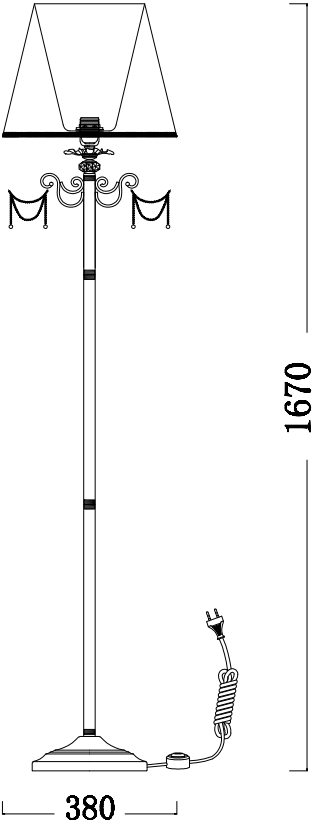

# Instruction

Collection: Elegant  
Series: Lolita  
Model: ARM305-11-W  
Mobile

**I** – Mobile

  
1 x E27 (40w)

**MAYTONI**  
DECORATIVE LIGHTING

[www.maytoni.de](http://www.maytoni.de)