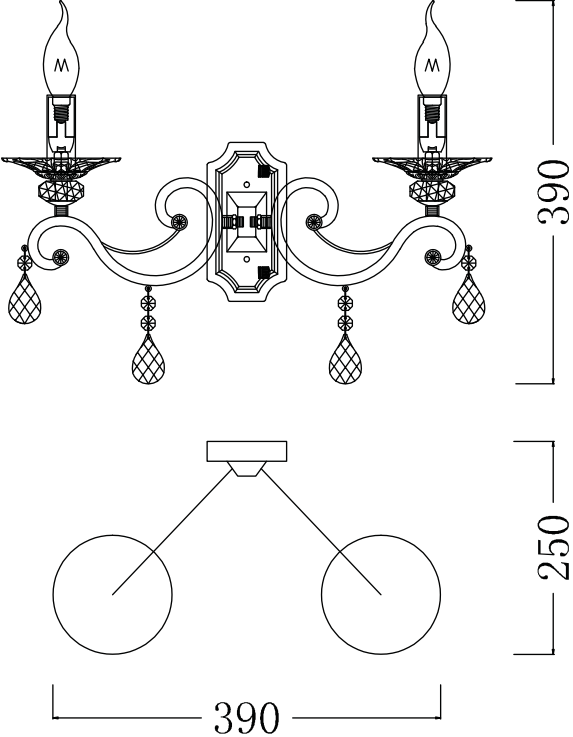

Instruction

Collection: Royal Classic
Series: Grace
Model: RC247-WL-02-R
Wall Lamps

A = 2
B = 2

2 x E14 (60w)

MAYTONI
DECORATIVE LIGHTING

www.maytoni.de