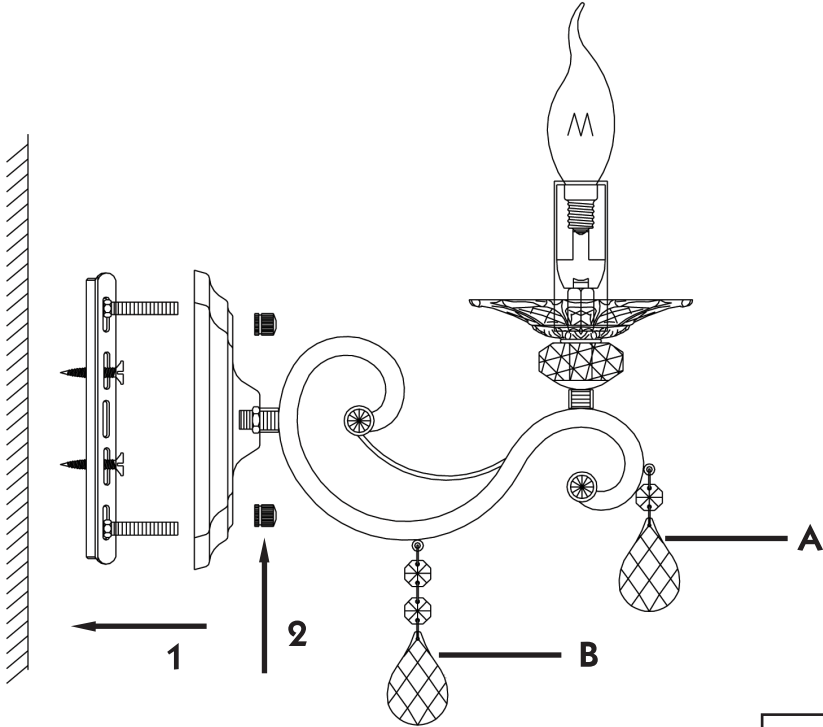

Instruction

Collection: Royal Classic
Series: Grace
Model: RC247-WL-02-R
Wall Lamps

A = 2
B = 2

2 x E14 (60w)

MAYTONI
DECORATIVE LIGHTING

www.maytoni.de