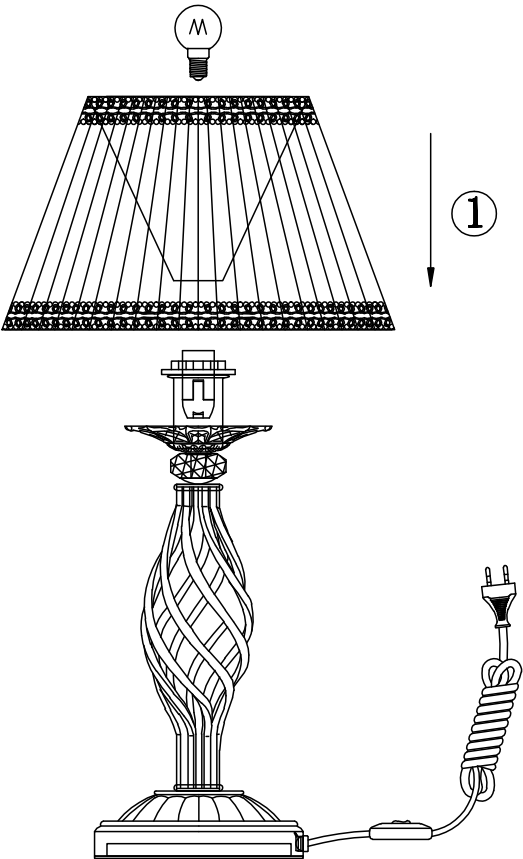

Instruction

Collection: Royal Classic
Series: Grace
Model: RC247-TL-01-R
Table lamp

– Table lamp

1 x E14 (40w)

MAYTONI
DECORATIVE LIGHTING

www.maytoni.de