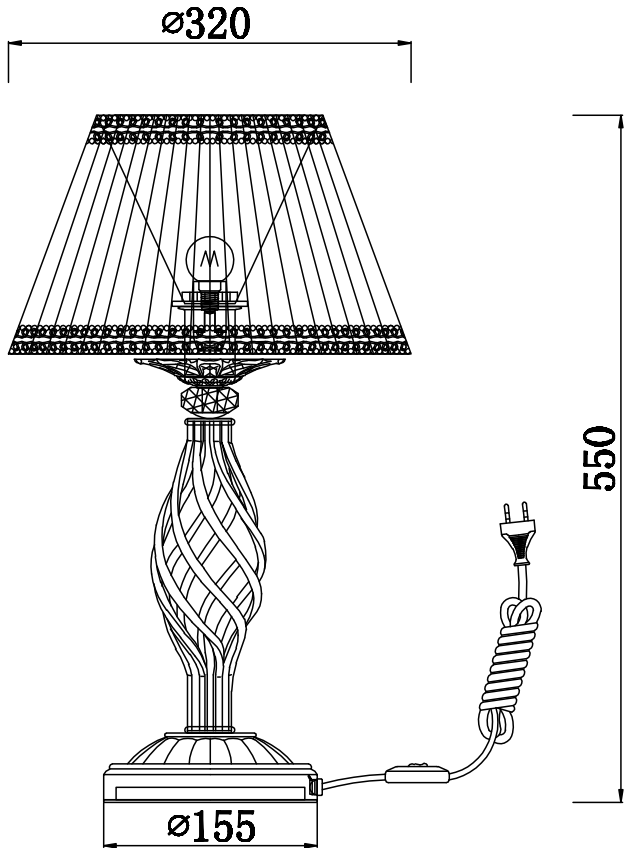

Instruction

Collection: Royal Classic
Series: Grace
Model: RC247-TL-01-R
Table lamp

– Table lamp

1 x E14 (40w)

MAYTONI
DECORATIVE LIGHTING

www.maytoni.de