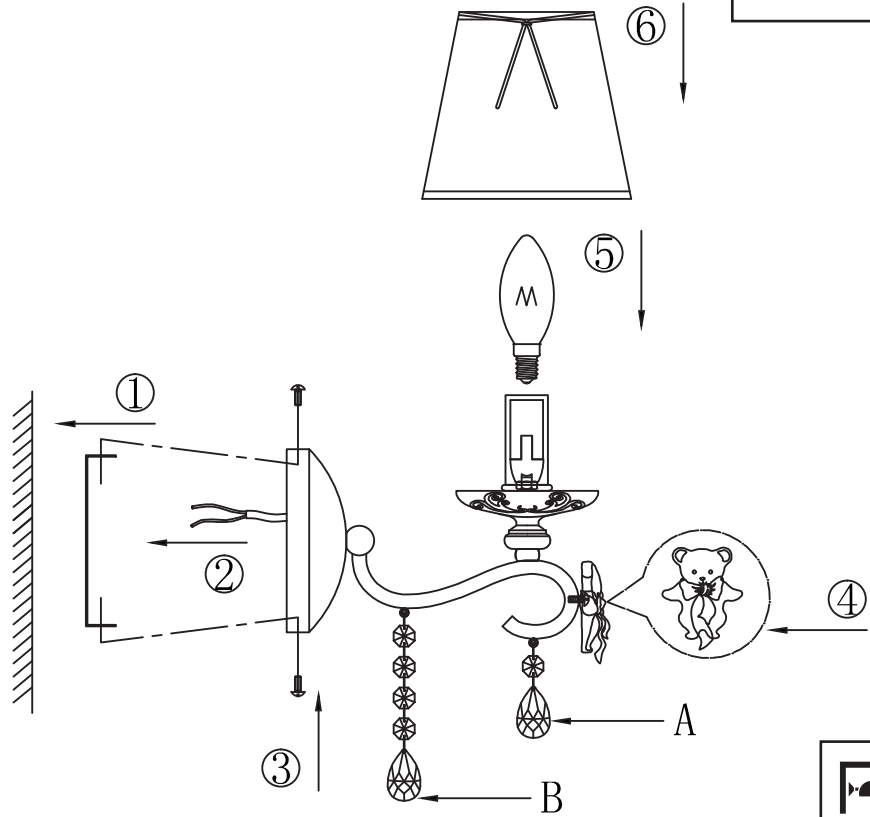

Instruction

Collection: Elegant
Series: Laurie
Model: ARM033-01-BL
Wall-mounted

A=1
B=1

1 x E14 (40w)

MAYTONI
DECORATIVE LIGHTING
www.maytoni.de