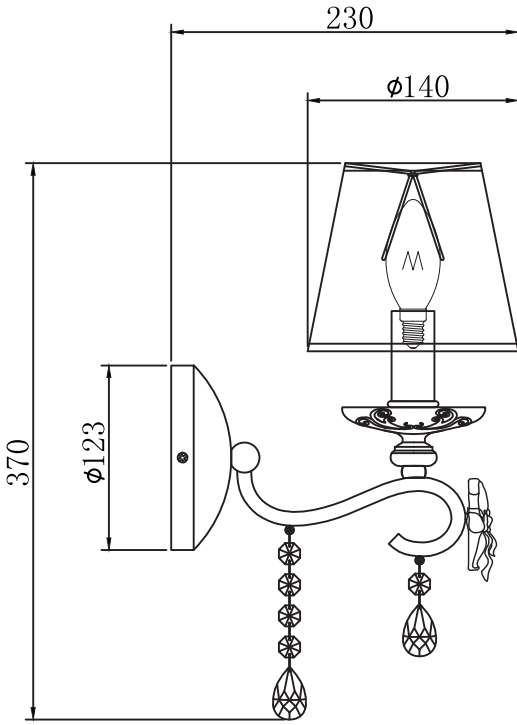

Instruction

Collection: Elegant
Series: Laurie
Model: ARM033-01-BL
Wall-mounted

A=1
B=1

1 x E14 (40w)

MAYTONI
DECORATIVE LIGHTING
www.maytoni.de