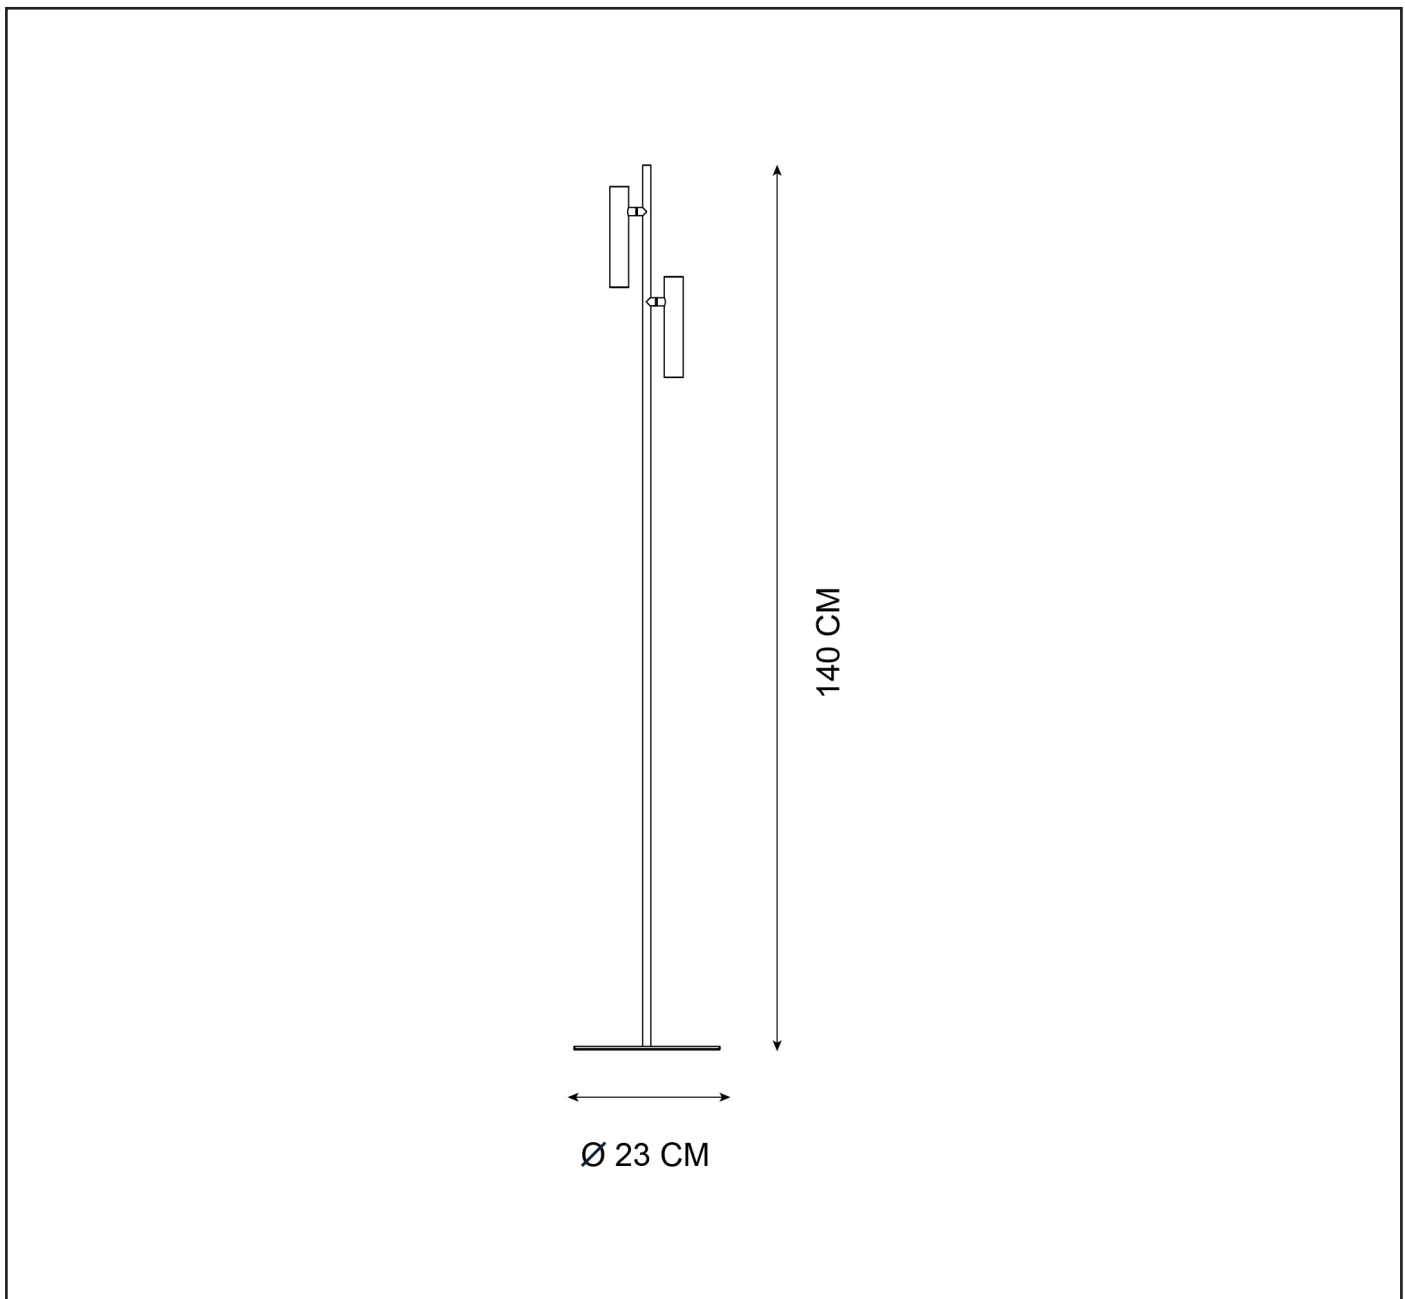

LUCIDE

GENERAL SPECIFICATIONS

General

Dimensions LxWxH : Φ 23 cm x 140 cm
Height minimum : -
Height maximum : 140 cm
Dimensions shade LxWxH : -
Main material : Aluminum & Iron
Ceiling rose material : -
Color : Sandy matt black
Style : Modern
Shape : Pillar
Weight : 2.42 kg
Warranty : 3 years

Product specifications

Dimmable : Yes
Light direction : Around (Diffuse)
Adjustable in height : No
Directional : Directional
Cable : Yes, Cable On Product
Cable length : 120 cm
Sensor : Without Sensor
Control : Touch Dimmer Control
IP-Class : 20
Electric class : 2
Light source including ? : Yes
Lamp socket : LED
Light source number : 2
Power requirements : 220-240V~50Hz
Bulb type & maximum wattage : LED 2 x 4.5 W

For more specifications of this product please visit
www.lucide.com

LUCIDE

TECHNICAL DRAWING & DIMENSIONS

PHILON

Item number : 79781/10/30

EAN code : 5 411212791702

For more specifications, dimensions please visit