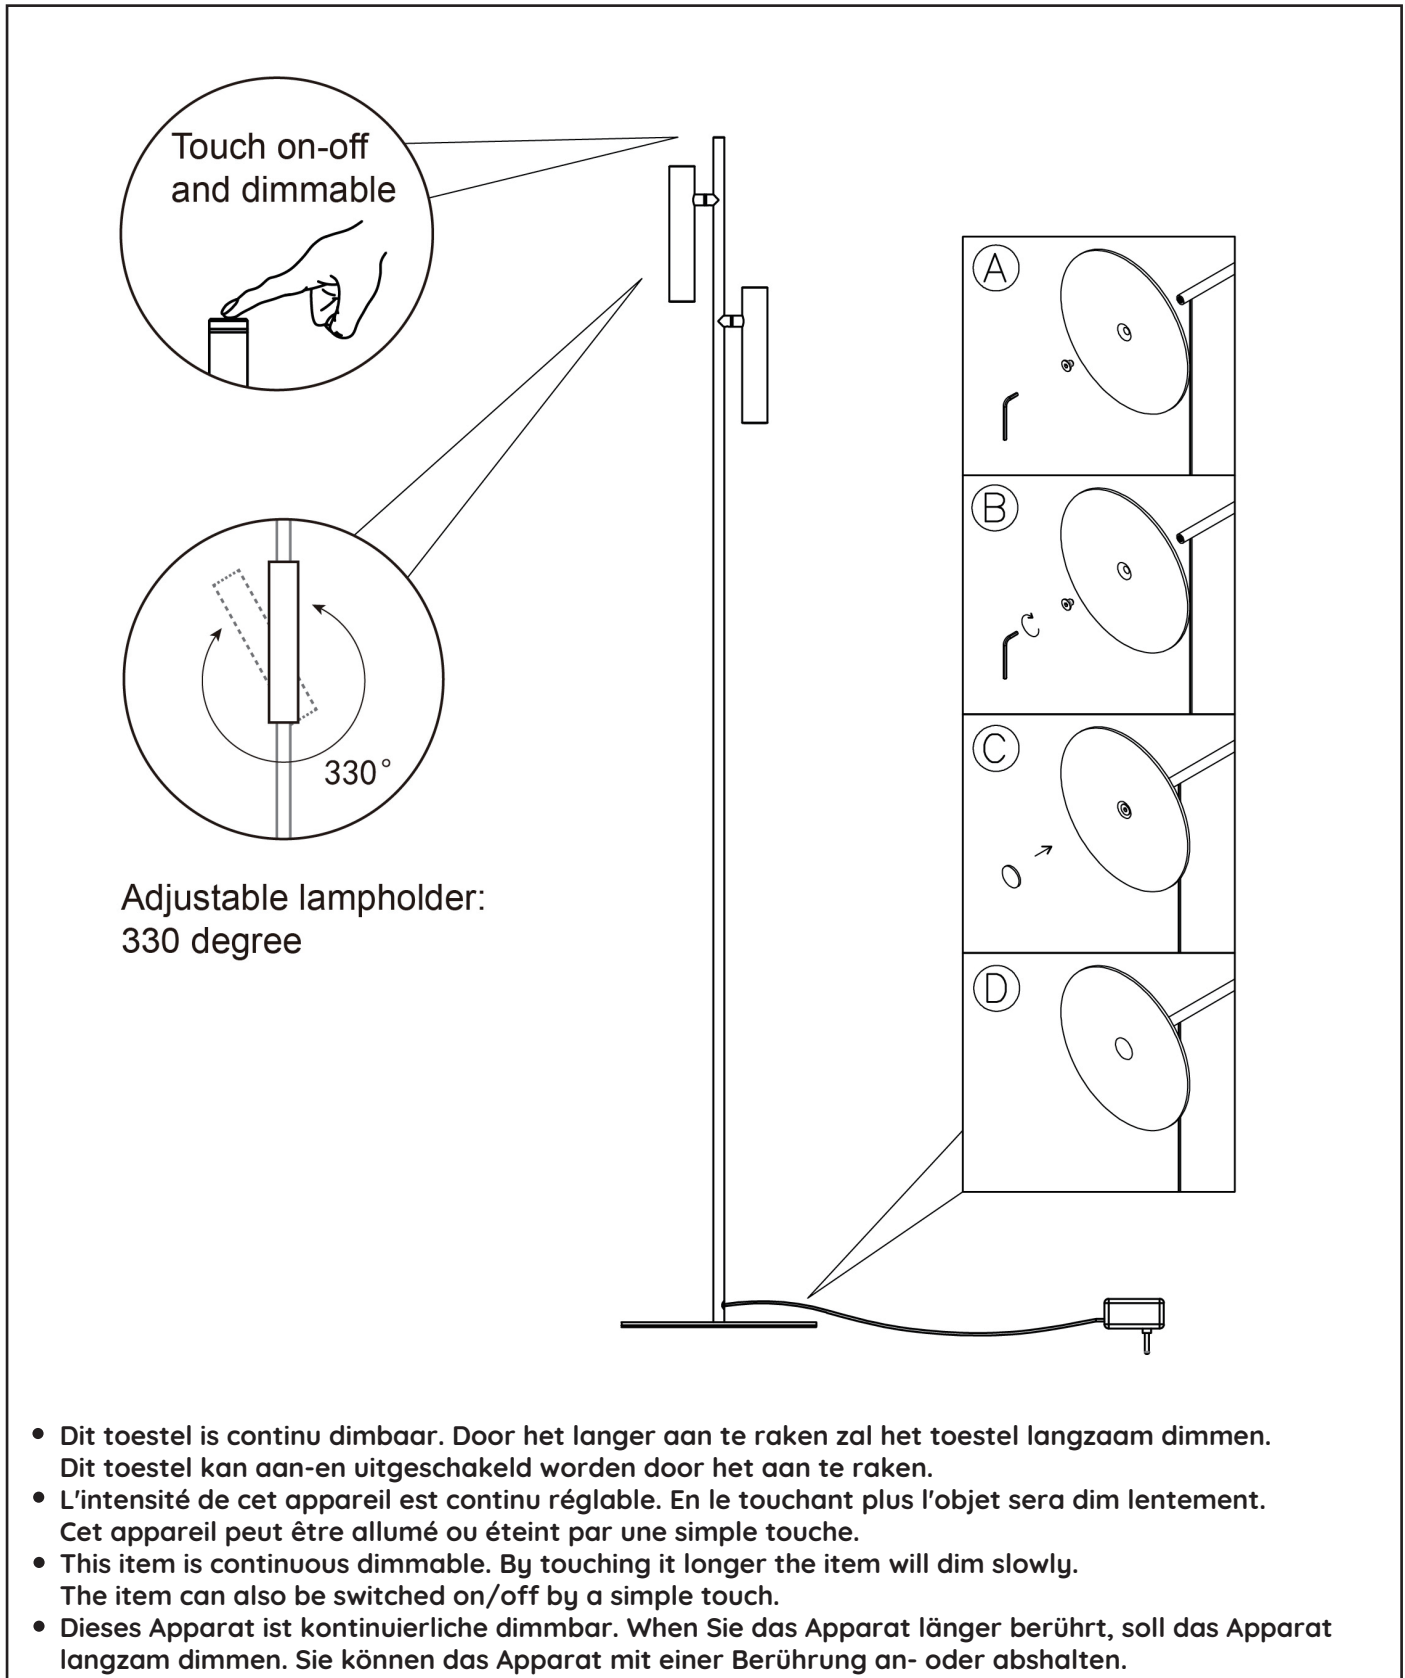

Dit product bevat een lichtbron van energie-efficiëntieklasse F (oude klasse A+)
Ce produit contient une source lumineuse de classe énergétique F (ancienne classe A+)
This product contains a light source of energy efficiency class F (old class A+)
Dieses Produkt enthält eine Lichtquelle der Energieeffizienzklasse F (alte Klasse A+)
Ten produkt zawiera ród o wiat a o klasie efektywno ci energetycznej F (stara klasa A+)