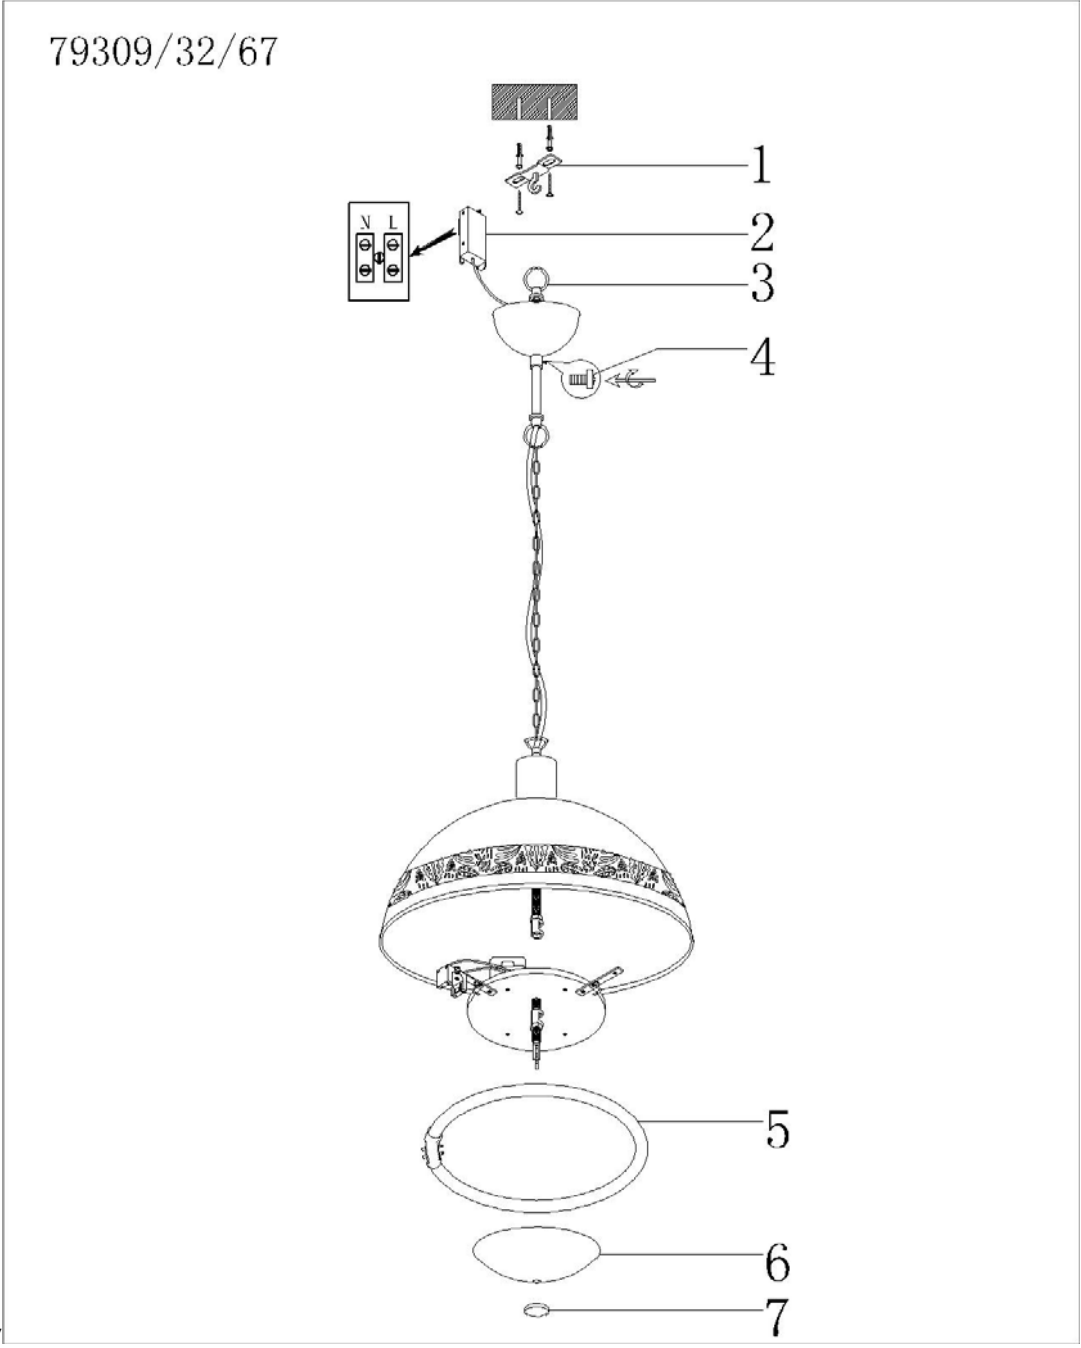

Line drawing of the item (with outline dimensions)

Item number:79309/32/67

Installation drawing (the same as it in its instruction manual)

7

Technical details

materials used:	Metal + Glass	
color:	White	White
dimmable and how is the fixture dimmable:		
size:	Height:	1150mm
	Length:	360mm
	Width:	360mm
	Net Weight:	3.5kg
power requirements:	220-240V / ~50Hz	
bulb type and maximum Wattage:	T5, 32W	
number of bulbs:	1*32W	
IP degree:	IP20	