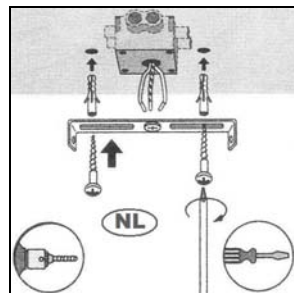

Line drawing of the item (with outline dimensions)

Item number:79309/32/67

Installation drawing (the same as it in its instruction manual)

7

Technical details

materials used:	Metal + Glass	
color:	White	White
dimmable and how is the fixture dimmable:		
size:	Height:	1150mm
	Length:	360mm
	Width:	360mm
	Net Weight:	3.5kg
power requirements:	220-240V / ~50Hz	
bulb type and maximum Wattage:	T5, 32W	
number of bulbs:	1*32W	
IP degree:	IP20	