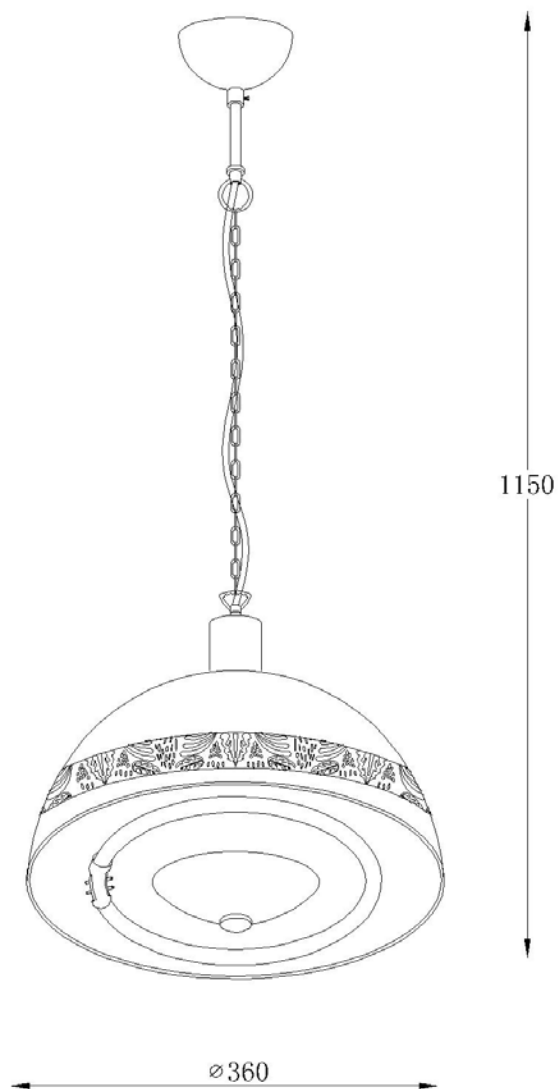

Line drawing of the item (with outline dimensions)

Item number:79309/32/67

Installation drawing (the same as it in its instruction manual)

7

Technical details

materials used:	Metal + Glass	
color:	White	White
dimmable and how is the fixture dimmable:		
size:	Height:	1150mm
	Length:	360mm
	Width:	360mm
	Net Weight:	3.5kg
power requirements:	220-240V / ~50Hz	
bulb type and maximum Wattage:	T5, 32W	
number of bulbs:	1*32W	
IP degree:	IP20	