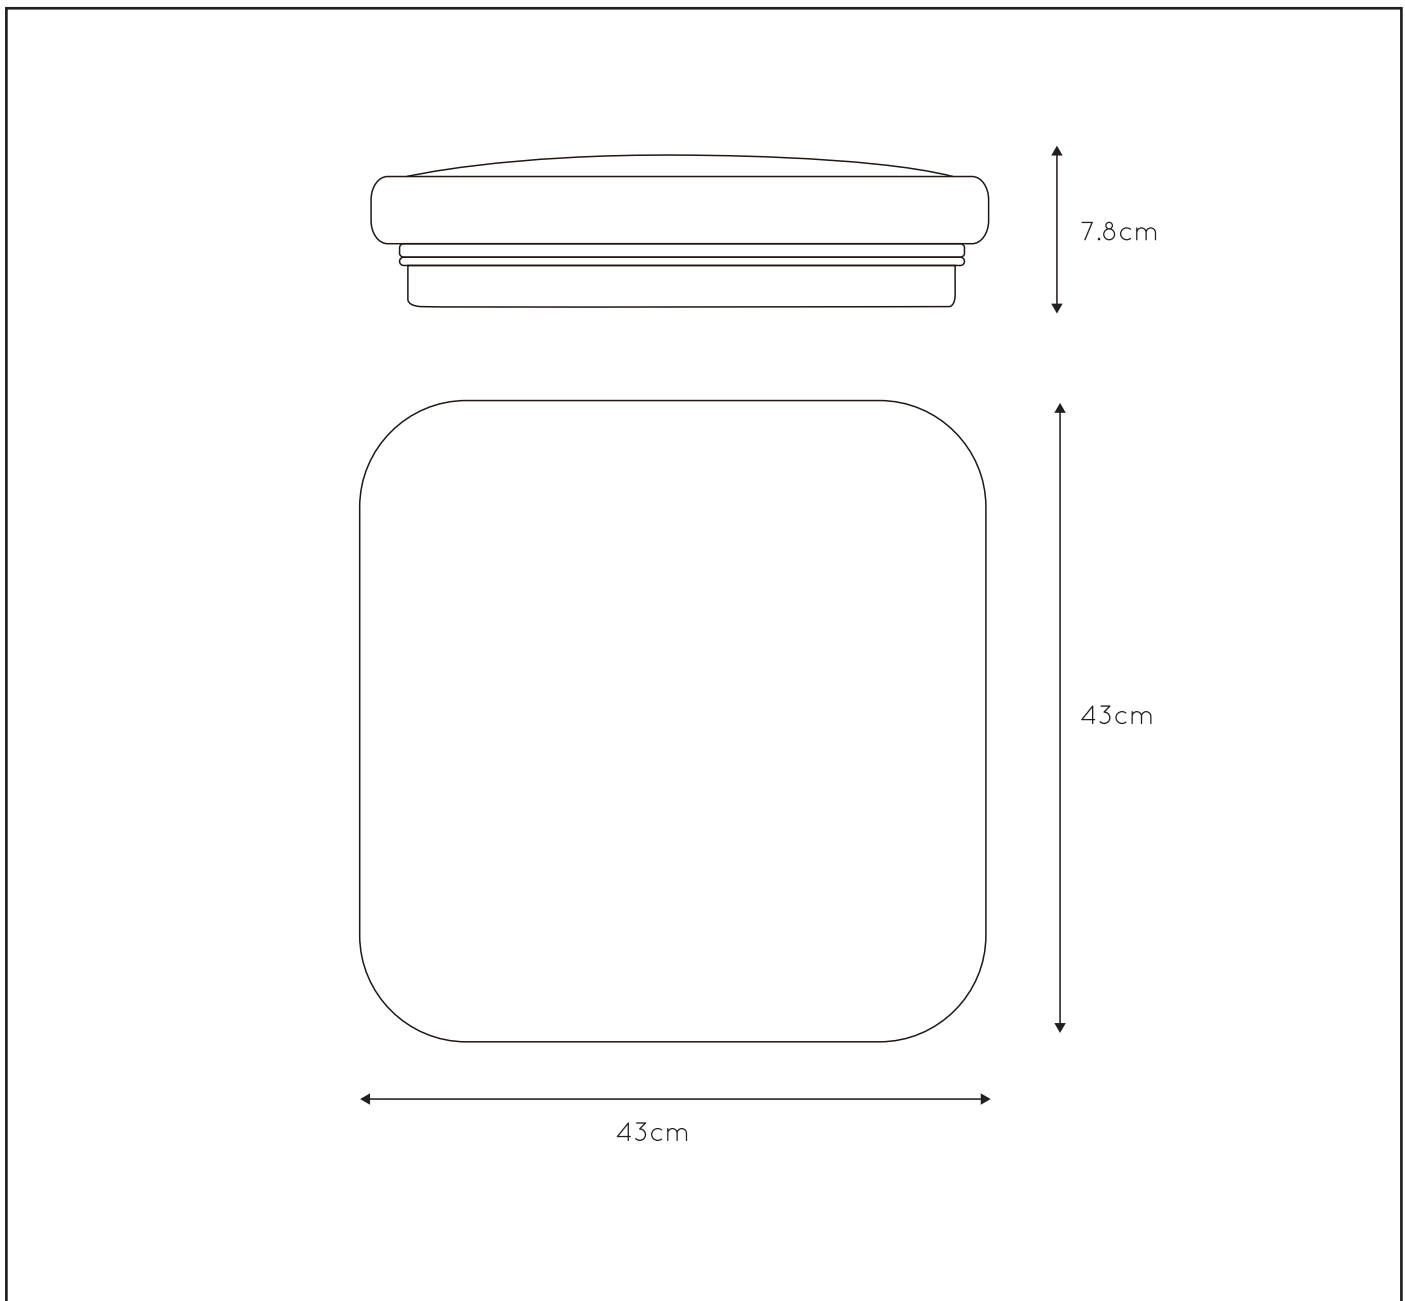

For more specifications, dimensions please visit
www.lucide.com