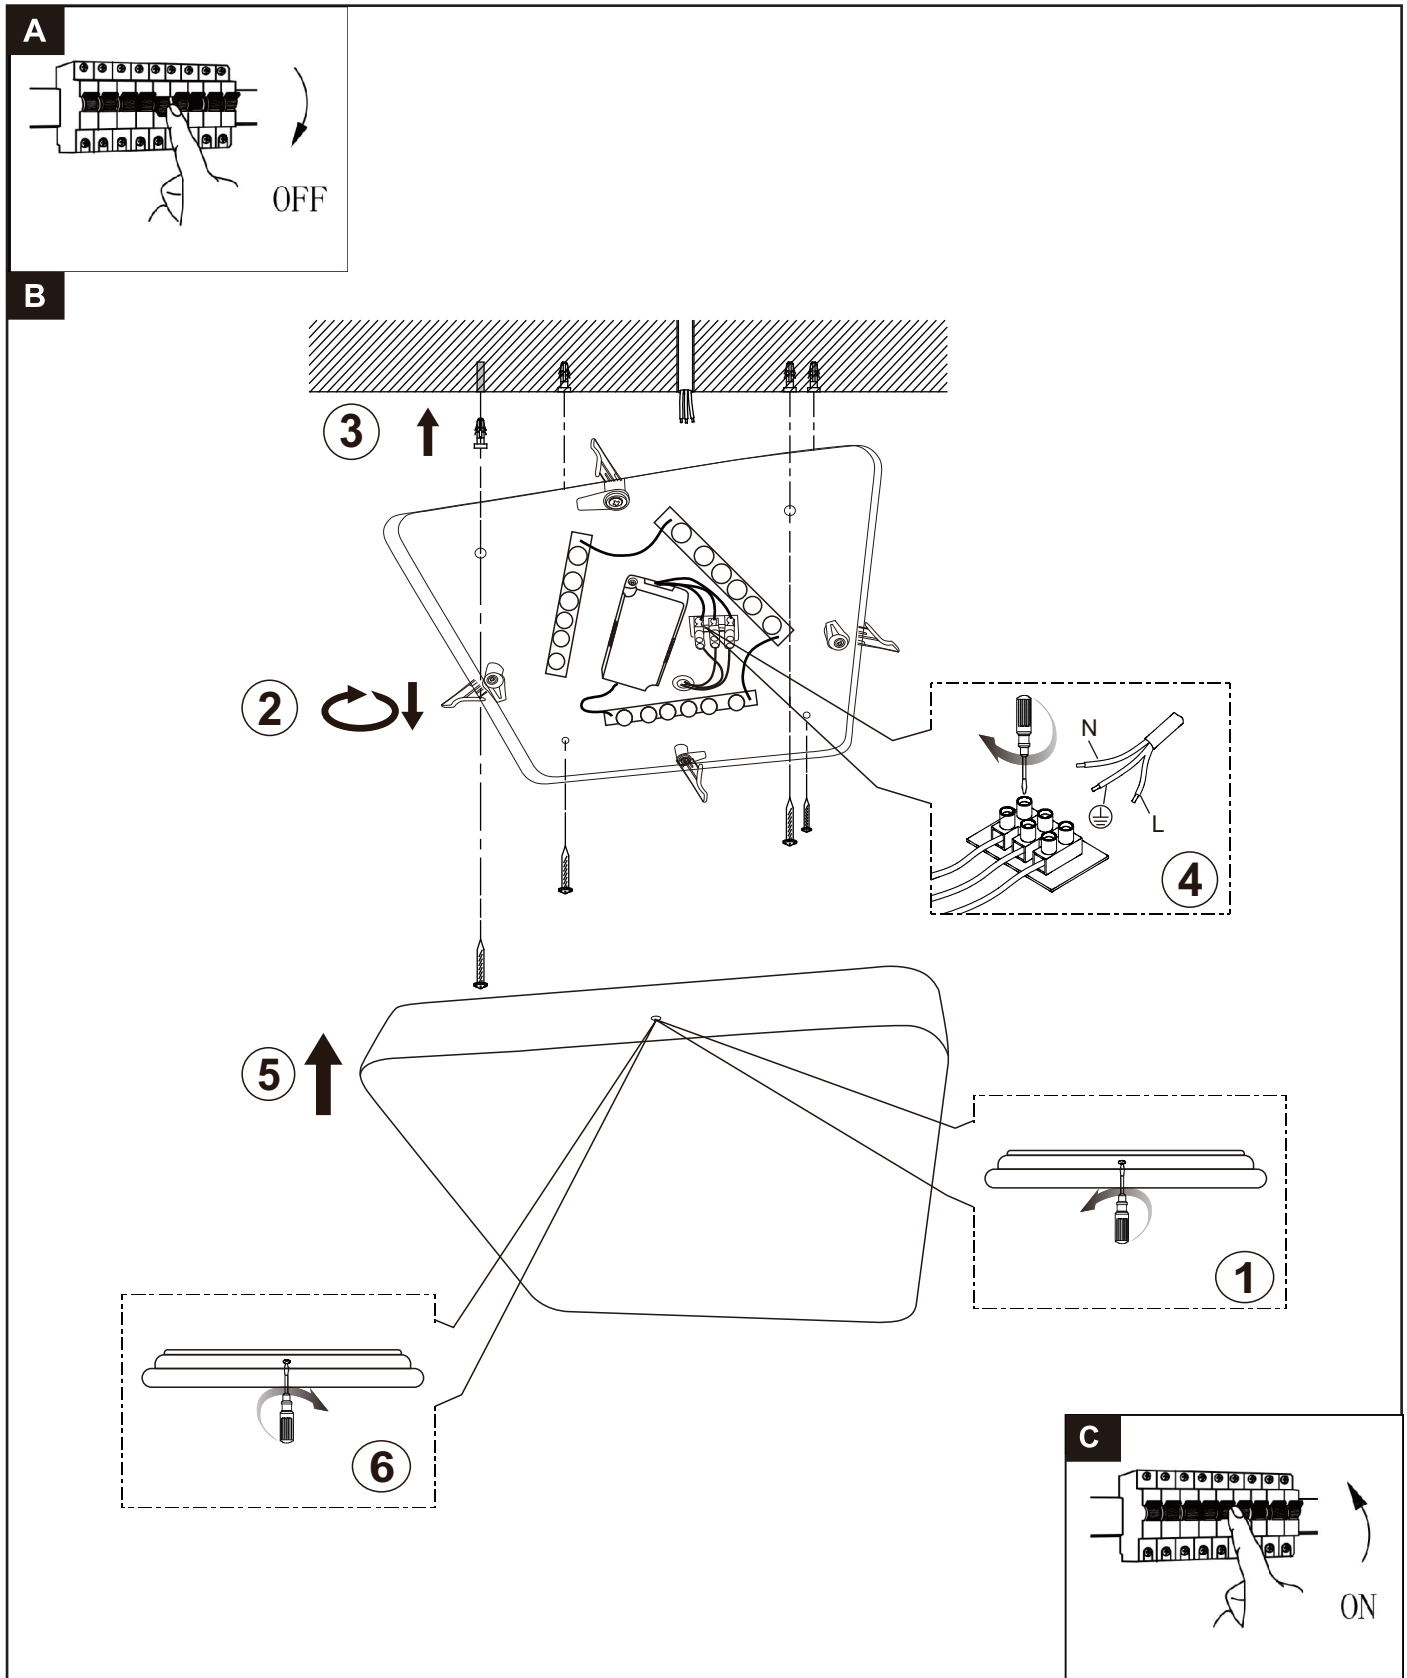

LUCIDE

INSTALLATION DRAWING SPECIFICATIONS

Dit product bevat een lichtbron van energie-efficiëntieklasse G
Ce produit contient une source lumineuse de classe énergétique G
This product contains a light source of energy efficiency class G
Dieses Produkt enthält eine Lichtquelle der Energieeffizienzklasse G
Ten produkt zawiera ród o wiat a o klasie efektywno ci energetycznej G