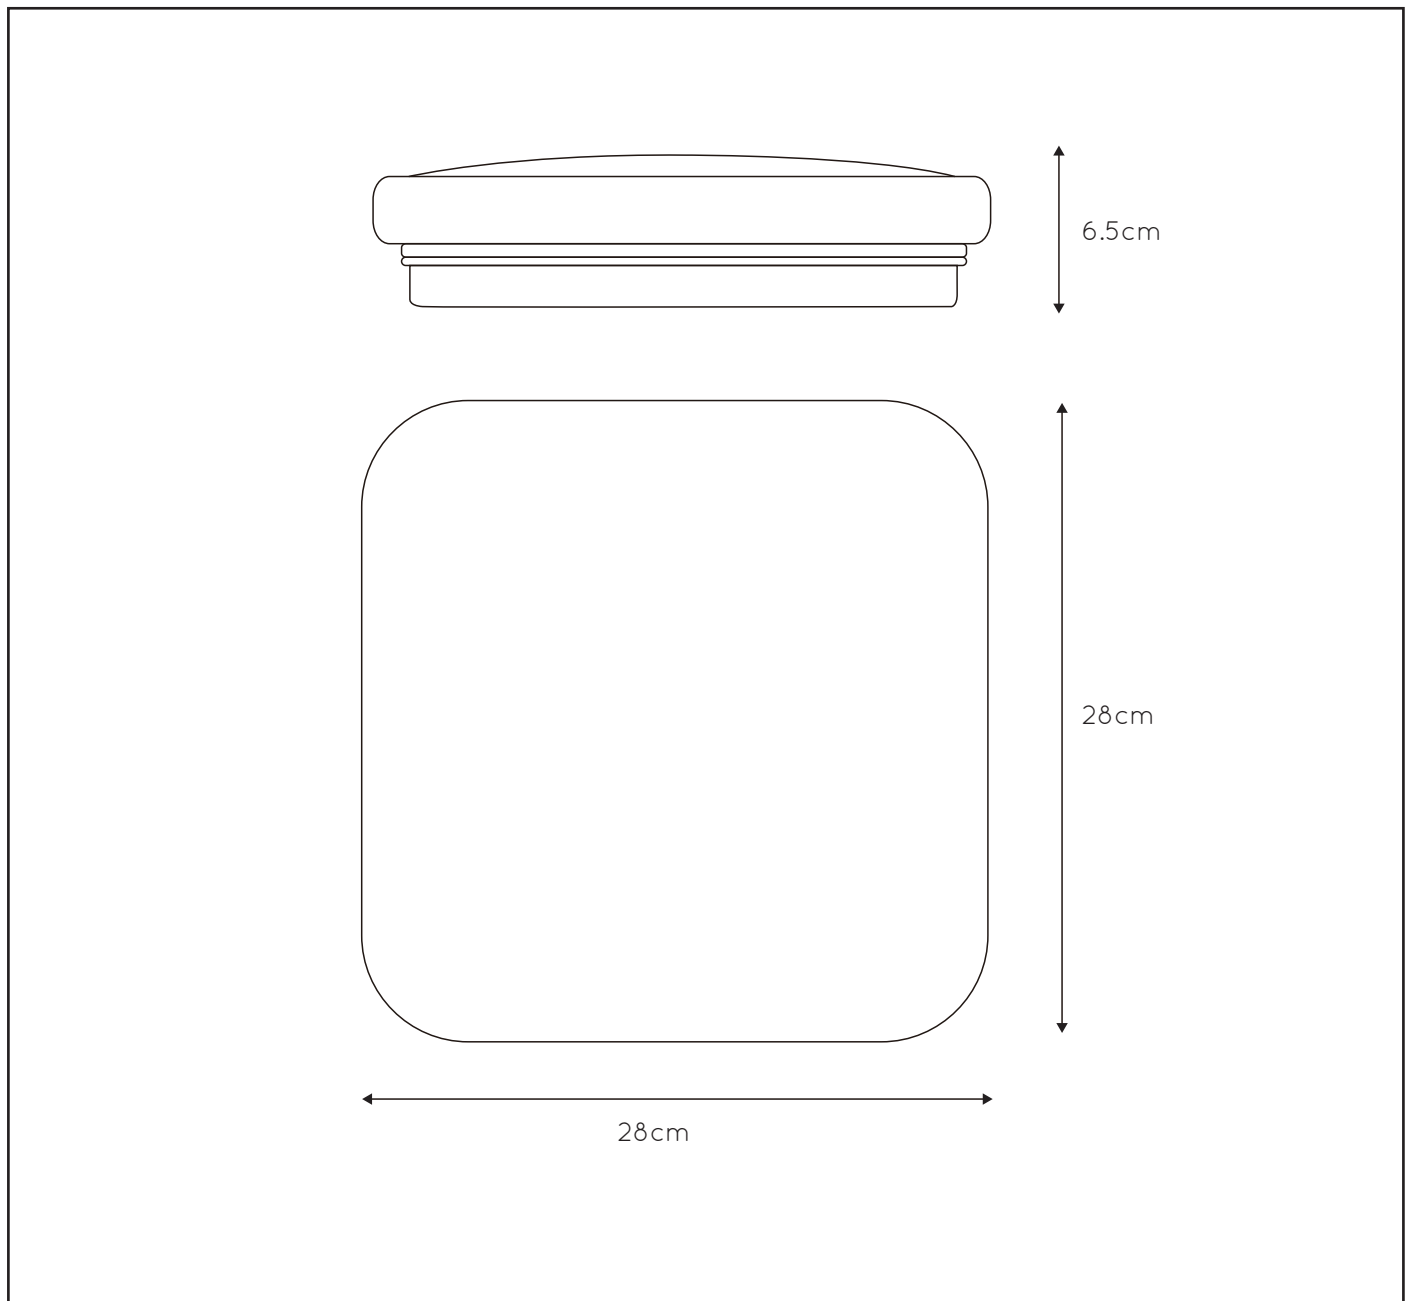

LUCIDE

TECHNICAL DRAWING & DIMENSIONS

OTIS LED

Item number : 79198/22/61
EAN code : 5411212791344

For more specifications, dimensions please visit
www.lucide.com