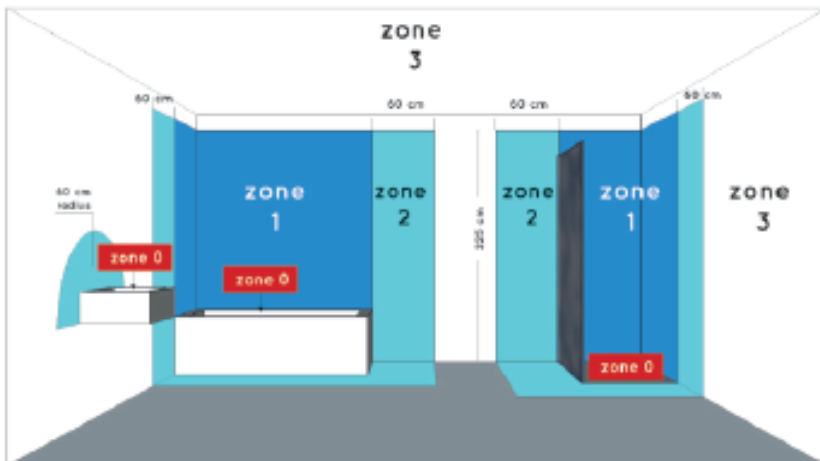

### General

Dimensions l x w x h : 28.6 x 28.6 x 8 cm  
 Height minimum : 8.0 cm  
 Height maximum : 8.0 cm  
 Dimensions shade l x w x h : 28.6 x 28.6 x 7.5 cm  
 Main material : Iron+PMMA  
 Ceiling rose material : -  
 Color : Black / Dark Wood / Natural Wood  
 Style : Modern  
 Shape : Round  
 Weight : 0.58kg  
 Warranty : 3 years

### Product specifications

Dimmable : 3 STEPS DIMMING  
 Light direction : Down light  
 Adjustable in height : No  
 (Before Installation)  
 Directional : No  
 Cable : No  
 Cable length : -  
 Sensor : No  
 Control : Light switch control  
 IP-Class : 21  
 Electric class : 1  
 Light source including ? : Yes  
 Lamp socket : -  
 Light source number : 26 chips  
 Power requirements : 220-240V-50Hz  
 Bulb type & maximum wattage : LED 12 W