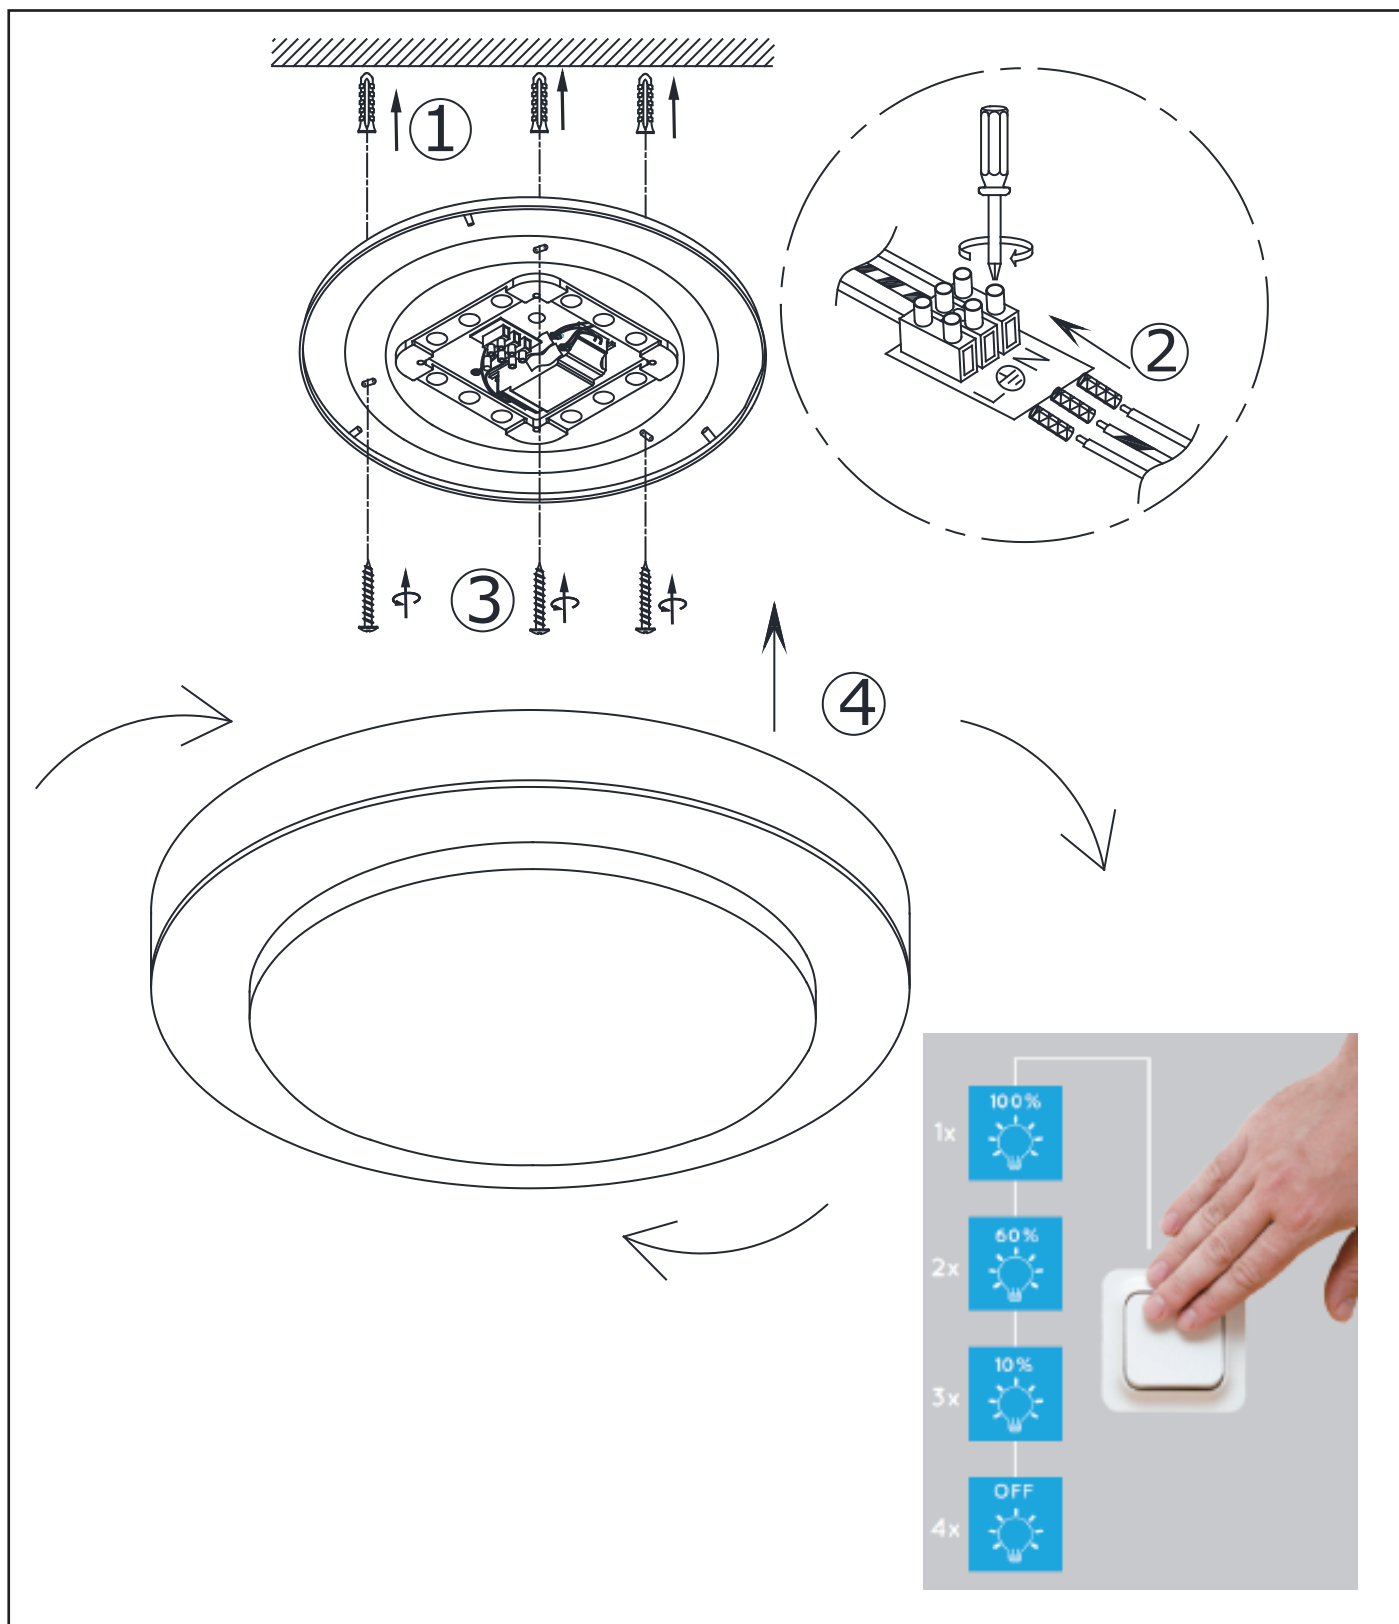

LUCIDE

INSTALLATION DRAWING SPECIFICATIONS

Dit product bevat een lichtbron van energie-efficiëntieklasse G .
Ce produit contient une source lumineuse de classe énergétique G .
This product contains a light source of energy efficiency class G .
Dieses Produkt enthält eine Lichtquelle der Energieeffizienzklasse G .
Ten produkt zawiera źródło światła o klasie efektywności energetycznej G .