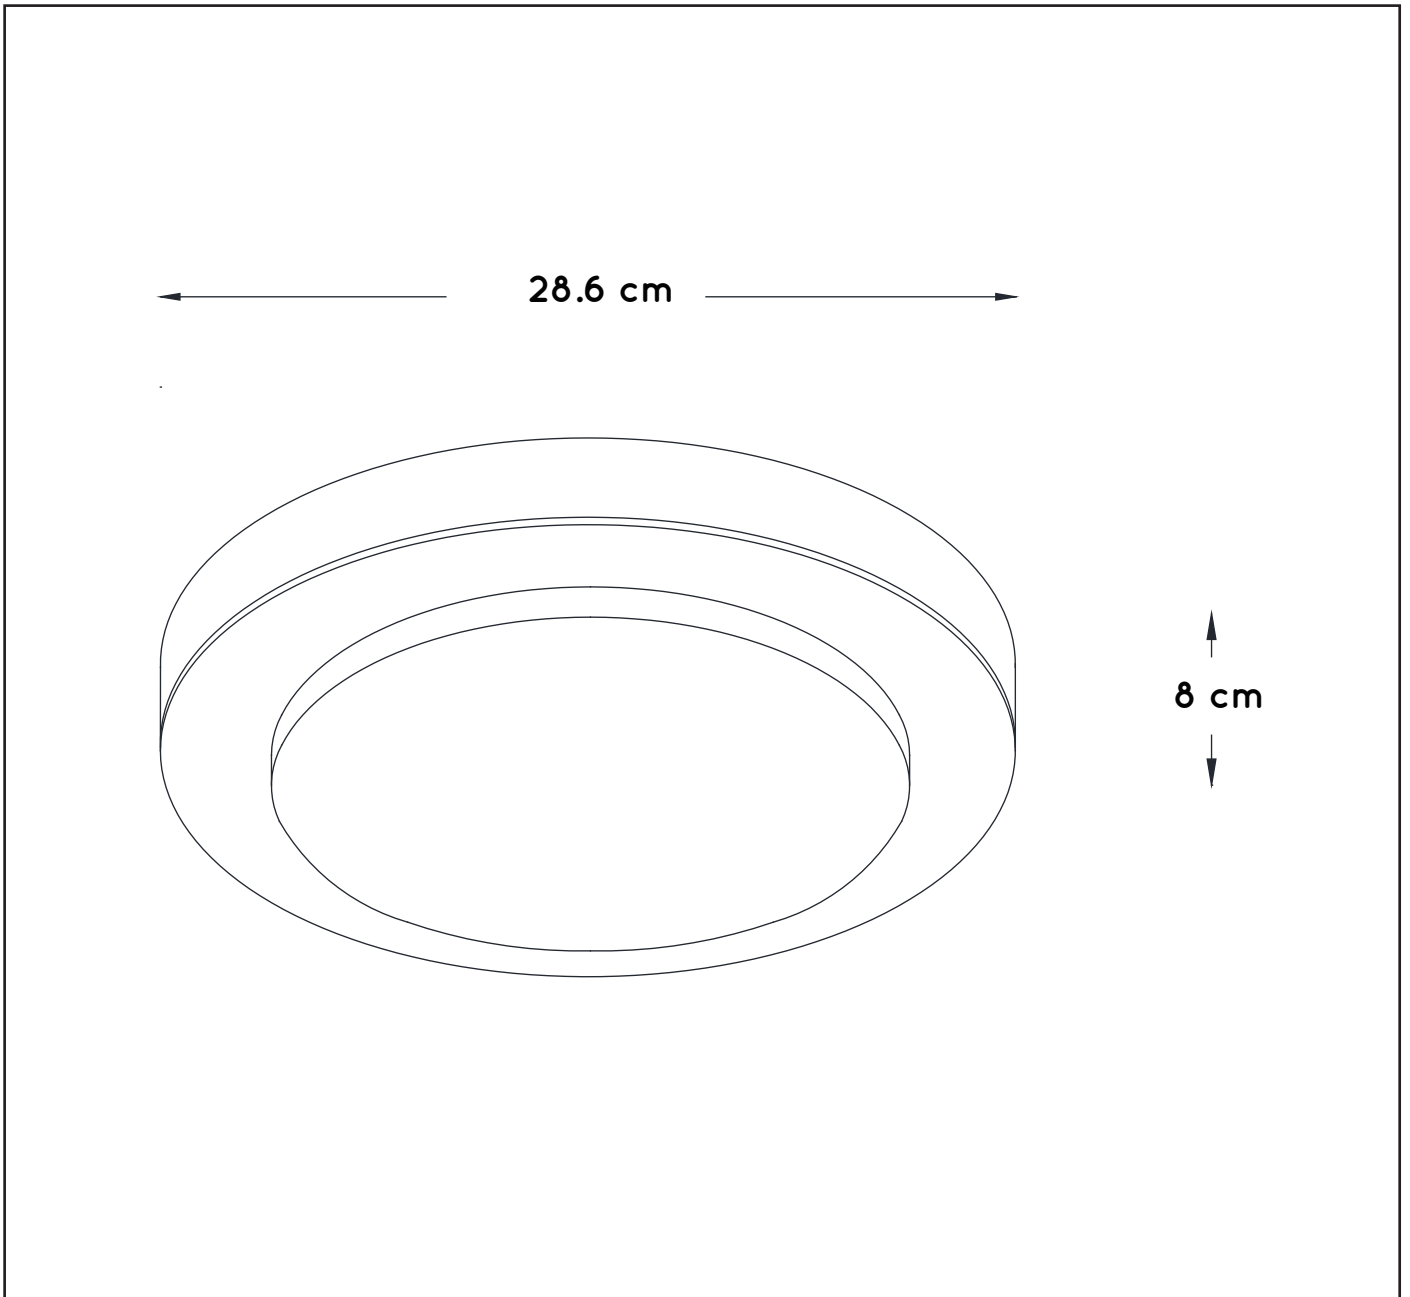

DIMY LED

item number : 79179/12/30
EAN code : 5411212791719

item number : 79179/12/70
EAN code : 5411212791474

item number : 79179/12/72
EAN code : 5411212791481