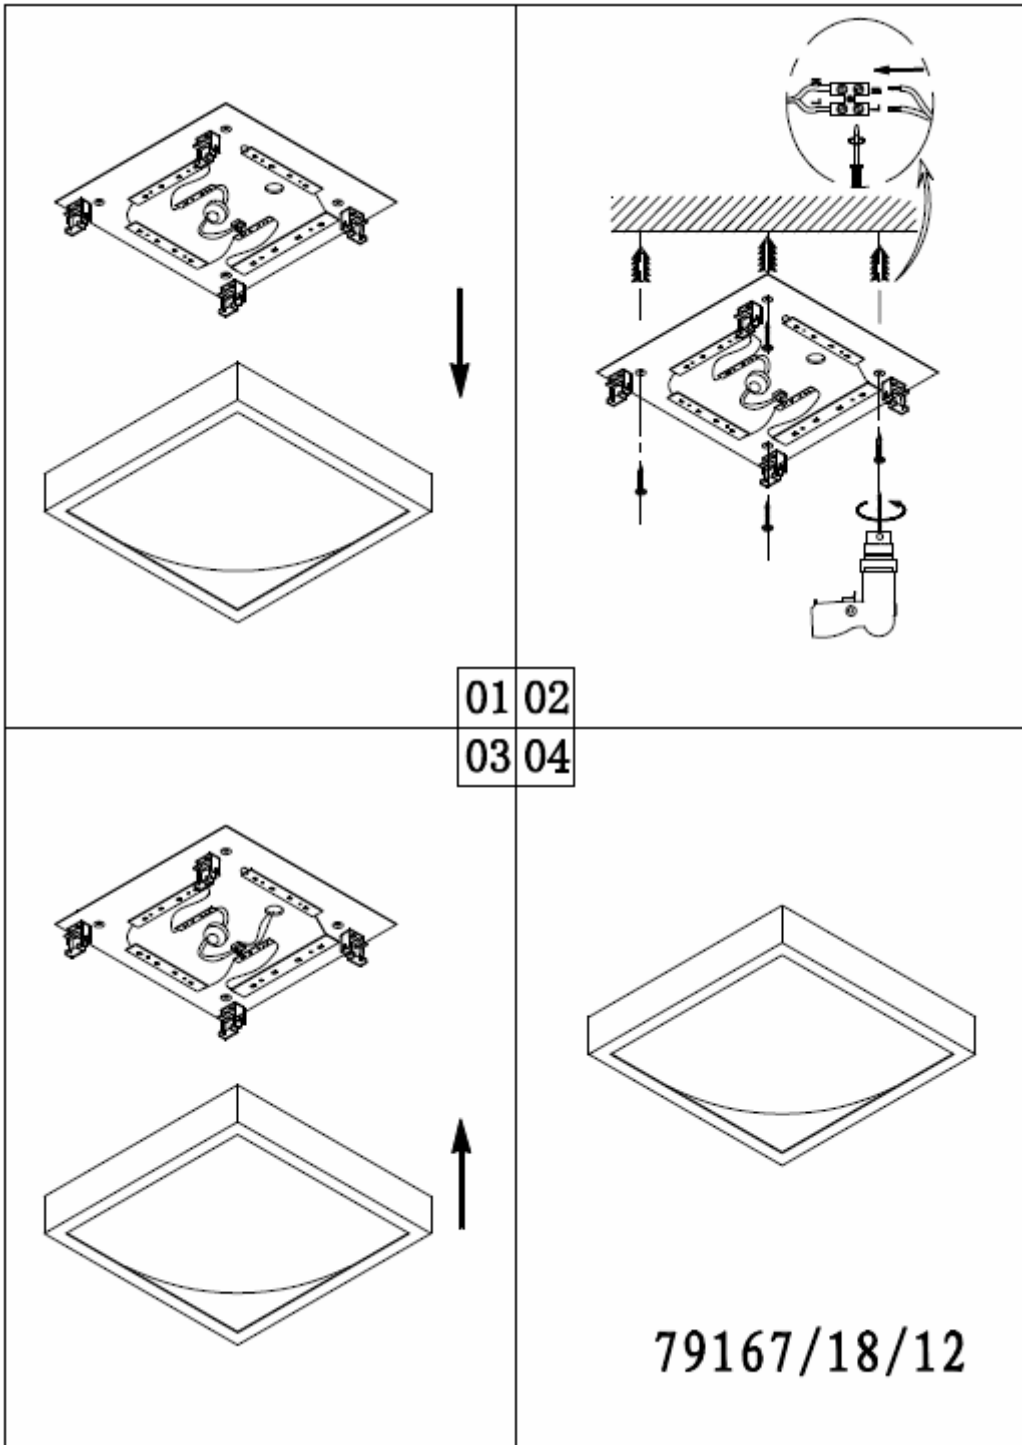

Line drawing of the item (with outline dimensions)

Item number: 79167/18/12

Installation drawing (the same as it in its instruction manual)

Technical details

materials used:	Metal+Acrylic
color:	WHITE
dimmable and how is the fixture dimmable:	
size:	Height: 9.3CM Length: 36CM Width: 36CM Net Weight: 1.92kg
power requirements:	220V-240V~50Hz
bulb type and maximum Wattage:	LED Max.18W
number of bulbs:	36*0.5W SMD
IP degree:	IP20