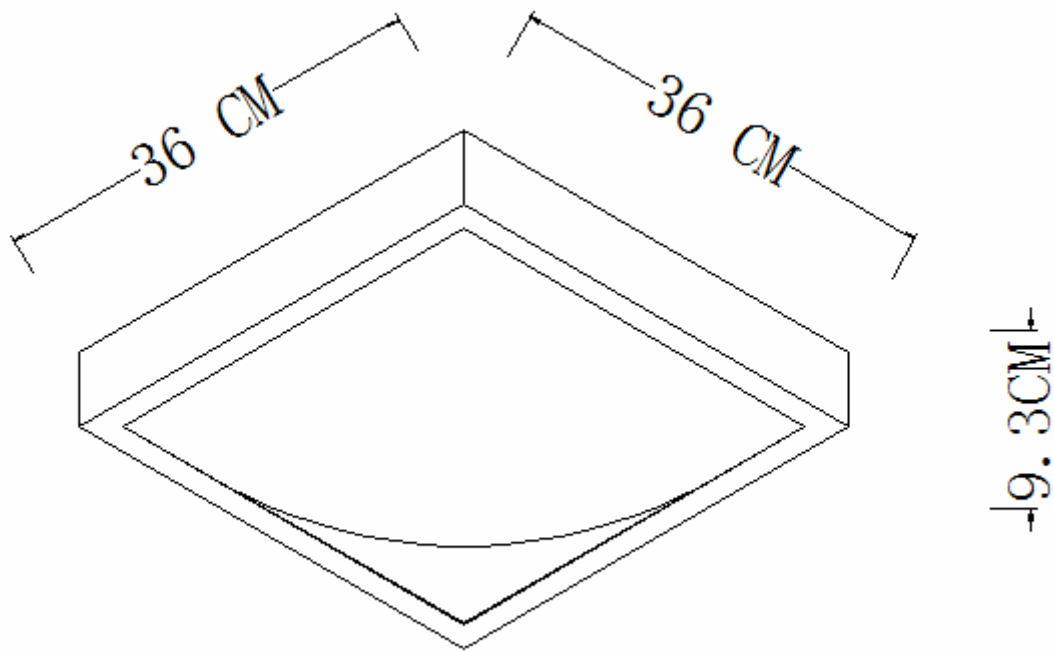

Line drawing of the item (with outline dimensions)

Item number: 79167/18/12

Installation drawing (the same as it in its instruction manual)

Technical details

materials used:	Metal+Acrylic
color:	WHITE
dimmable and how is the fixture dimmable:	
size:	Height: 9.3CM Length: 36CM Width: 36CM Net Weight: 1.92kg
power requirements:	220V-240V~50Hz
bulb type and maximum Wattage:	LED Max.18W
number of bulbs:	36*0.5W SMD
IP degree:	IP20