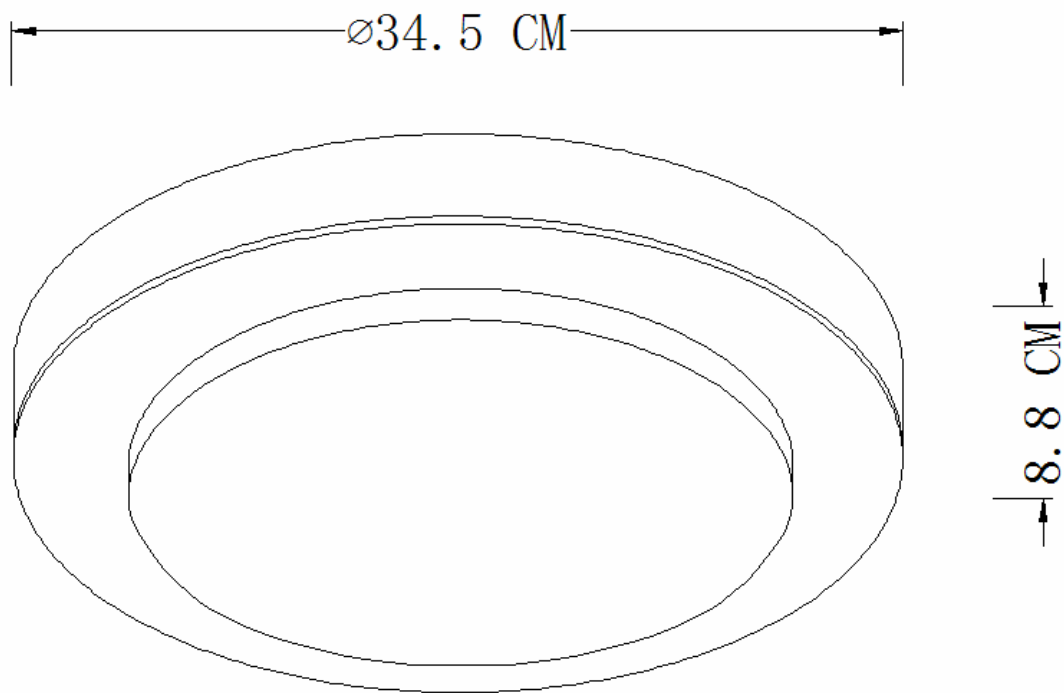

Line drawing of the item (with outline dimensions)

Item number: 79165/18/61

Installation drawing (the same as it in its instruction manual)

Technical details

materials used:	Metal+Acrylic
color:	WHITE
dimmable and how is the fixture dimmable:	
size:	Height: 8.8CM
	Length:
	Width: Φ 34.5CM
	Net Weight: 0.82kg
power requirements:	220V-240V~50Hz
bulb type and maximum Wattage:	LED Max.18W
number of bulbs:	36*0.5W SMD
IP degree:	IP20