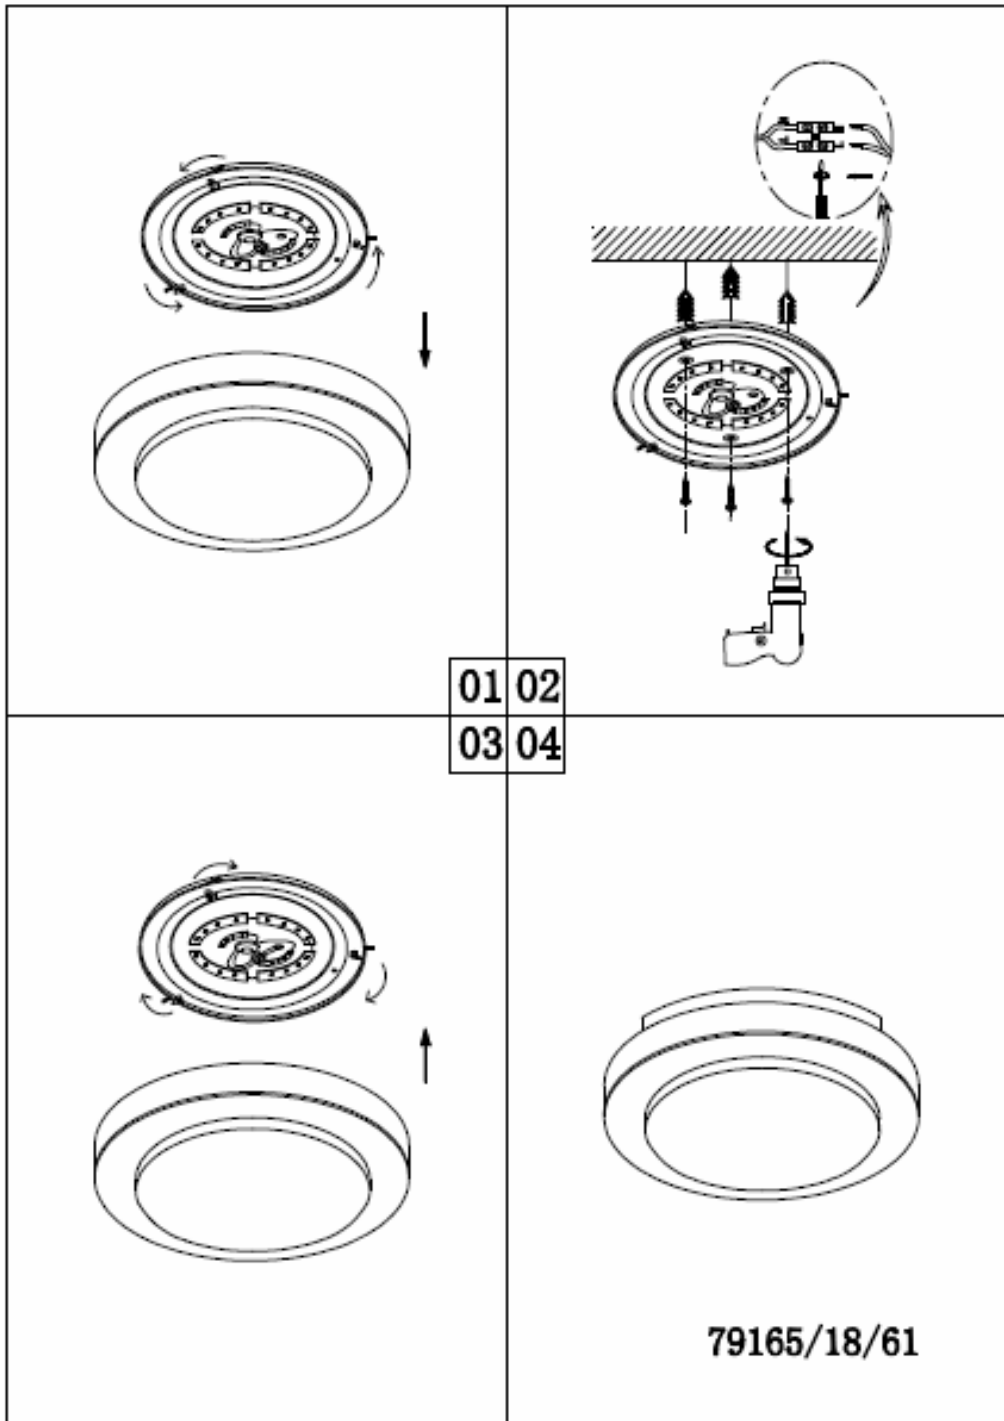

Line drawing of the item (with outline dimensions)

Item number: 79165/18/61

Installation drawing (the same as it in its instruction manual)

Technical details

materials used:	Metal+Acrylic
color:	WHITE
dimmable and how is the fixture dimmable:	
size:	Height: 8.8CM
	Length:
	Width: Φ 34.5CM
	Net Weight: 0.82kg
power requirements:	220V-240V~50Hz
bulb type and maximum Wattage:	LED Max.18W
number of bulbs:	36*0.5W SMD
IP degree:	IP20