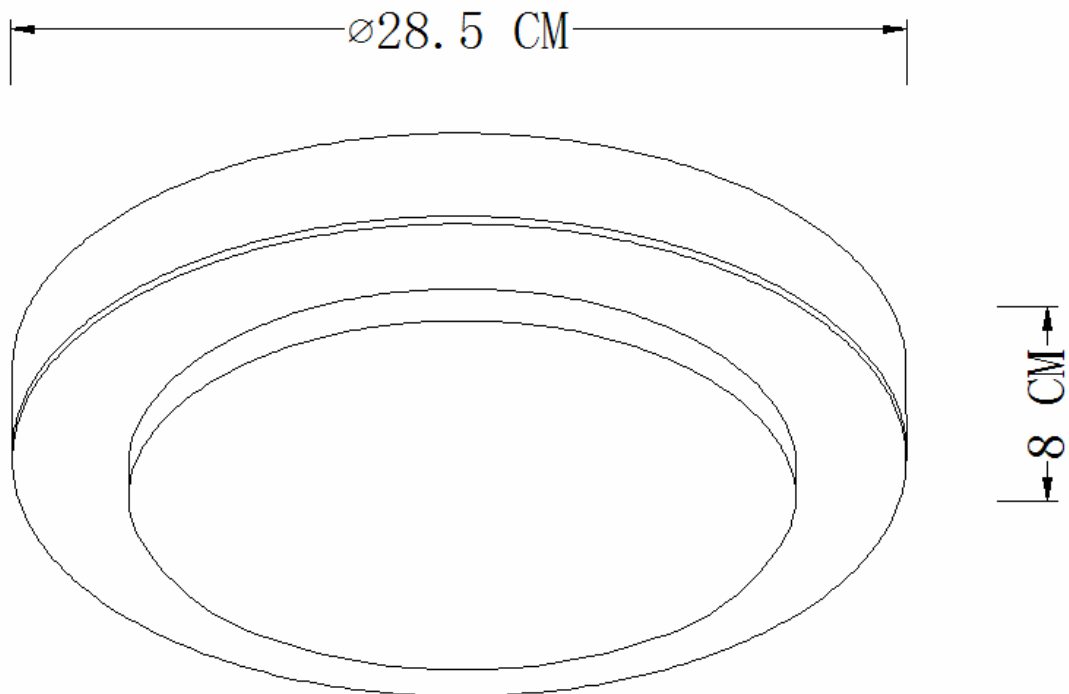

Line drawing of the item (with outline dimensions)

Item number: 79165/12/61

Installation drawing (the same as it in its instruction manual)

## Technical details

materials used:	Metal+Acrylic
color:	WHITE
dimmable and how is the fixture dimmable:	
size:	Height: 8CM
	Length:
	Width: $\Phi$ 28.5CM
	Net Weight: 0.58kg
power requirements:	220V-240V~50Hz
bulb type and maximum Wattage:	LED Max.12W
number of bulbs:	24*0.5W SMD
IP degree:	IP20