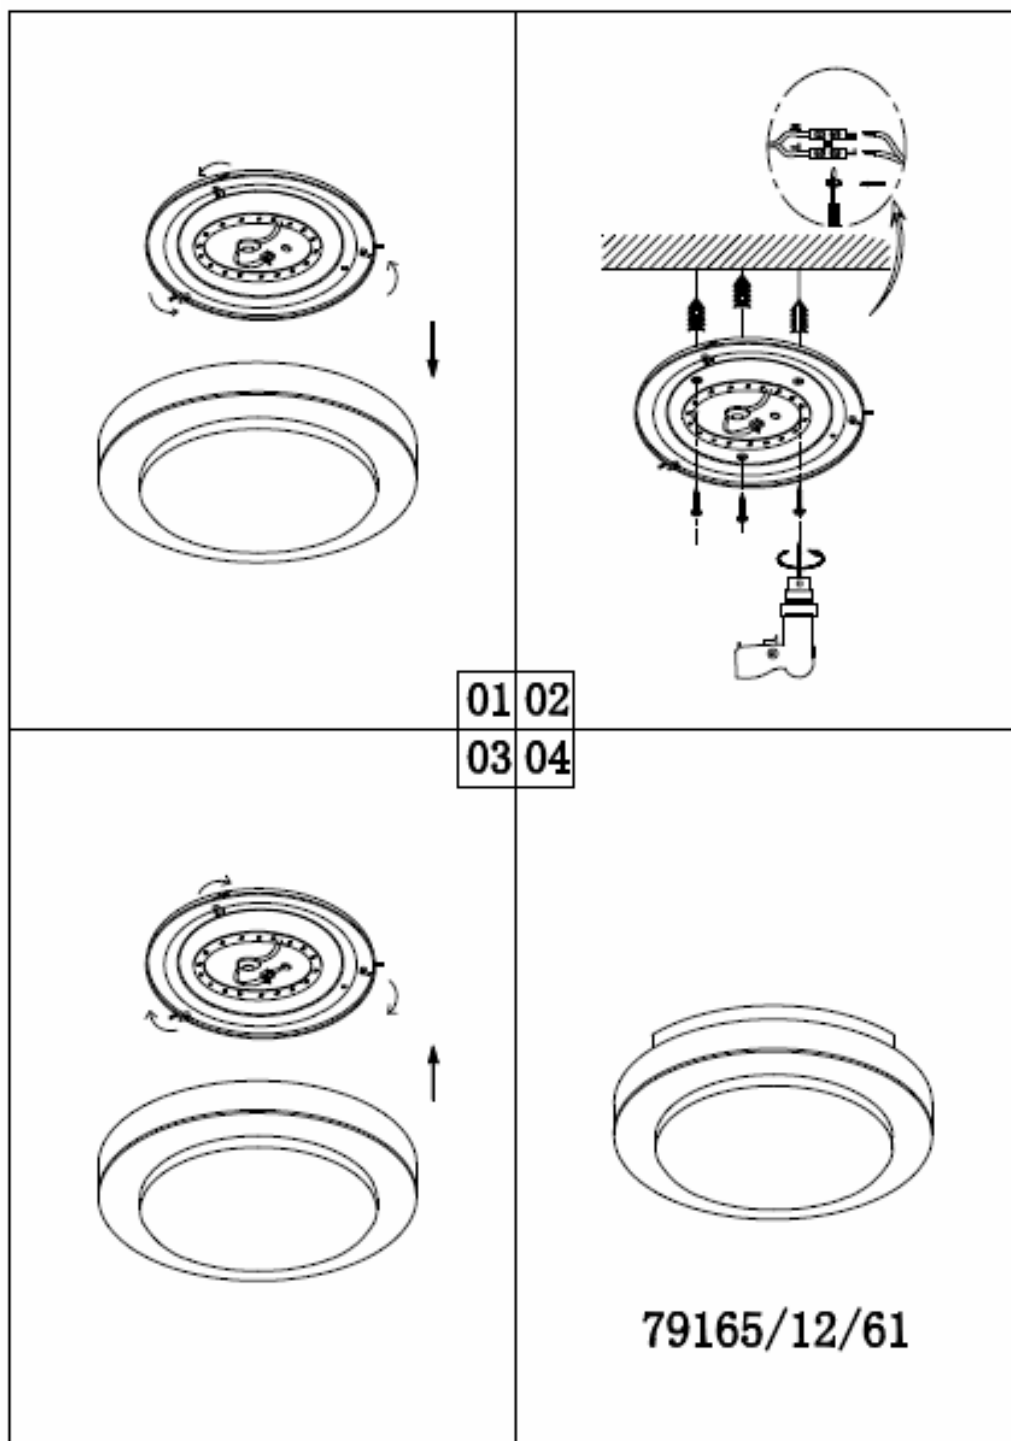

Line drawing of the item (with outline dimensions)

Item number: 79165/12/61

Installation drawing (the same as it in its instruction manual)

## Technical details

materials used:	Metal+Acrylic
color:	WHITE
dimmable and how is the fixture dimmable:	
size:	Height: 8CM
	Length:
	Width: $\Phi$ 28.5CM
	Net Weight: 0.58kg
power requirements:	220V-240V~50Hz
bulb type and maximum Wattage:	LED Max.12W
number of bulbs:	24*0.5W SMD
IP degree:	IP20