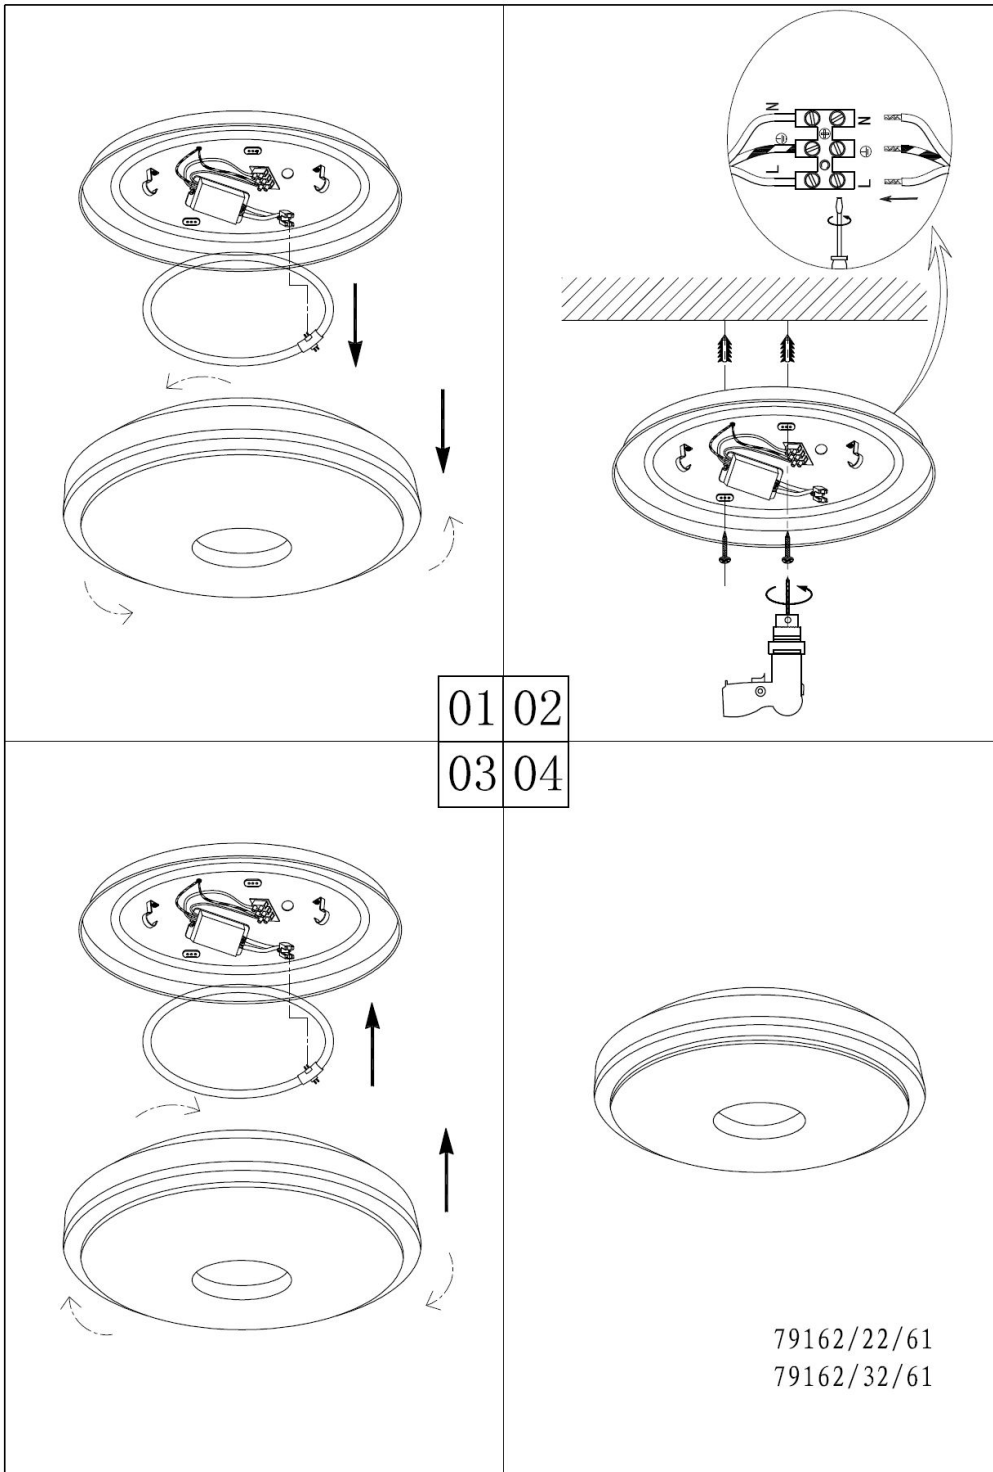

Installation drawing (the same as it in its instruction manual)

## Technical details

materials used:	Steel+Acrylic
color:	CH
dimmable and how is the fixture dimmable:	
size:	Height: 8.5CM Length: Width: $\Phi$ 30CM Net Weight:
power requirements:	220V-240V~50Hz
bulb type and maximum Wattage:	LED Max.22W
number of bulbs:	1*22W T5
IP degree:	IP21