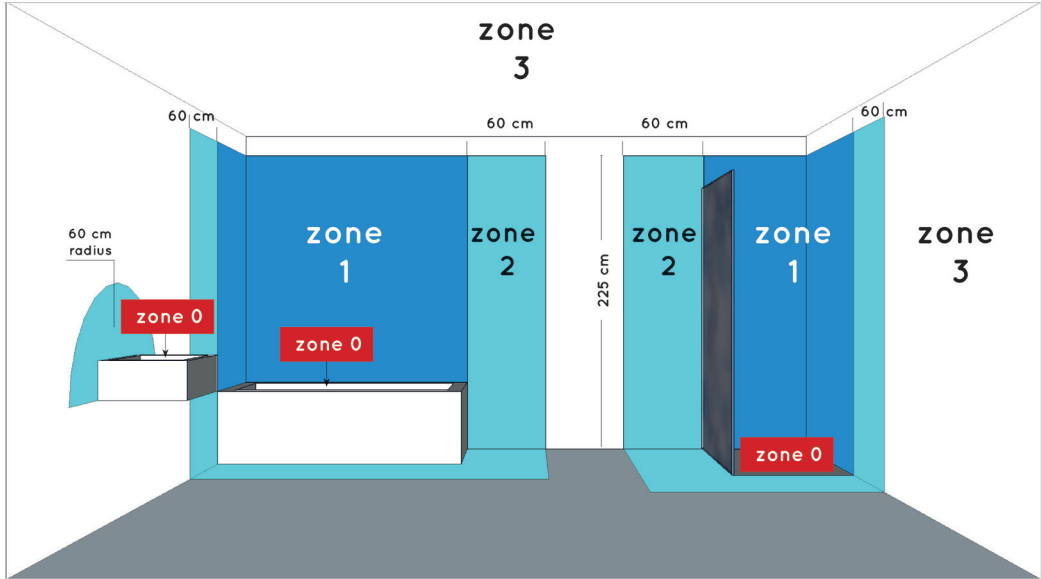

LUCIDE

item number : 79158/02/12
EAN code : 5411212790538

RECOMMENDED LUCIDE LIGHT SOURCE

49020/05/67
Light source dimmable : Yes
Light source incl. : No

General

Dimensions LxWxH : Ø 35cm x 9,5 cm
Heigth minimum : 9,5 cm
Heigth maximum : 9,5 cm
Dimensions shade LxWxH : Ø 35cm x 9,5 cm
Main material : Iron & PMMA & Aluminum
Ceiling rose material : -
Color : Aluminum
Style : Modern
Shape : Circle
Weight : 0,9 kg
Warranty : 3 years

Installation of items in bathroom:

Product specifications

Dimmable : No
Light direction : Down (Diffuse)
Adjustable in heigth : Not adjustable In Height (Before Installation)
Directional : Not Directional
Cable : No cable On Product
Cable length : - cm
Sensor : Without Sensor
Control : Light Switch Control
IP-Class : 44
Electric class : 2
Light source including ? : No
Lamp socket : E27
Light source number : 2
Power requirements : 220-240V~50Hz
Bulb type & maximum wattage : E27 LED Max.20W