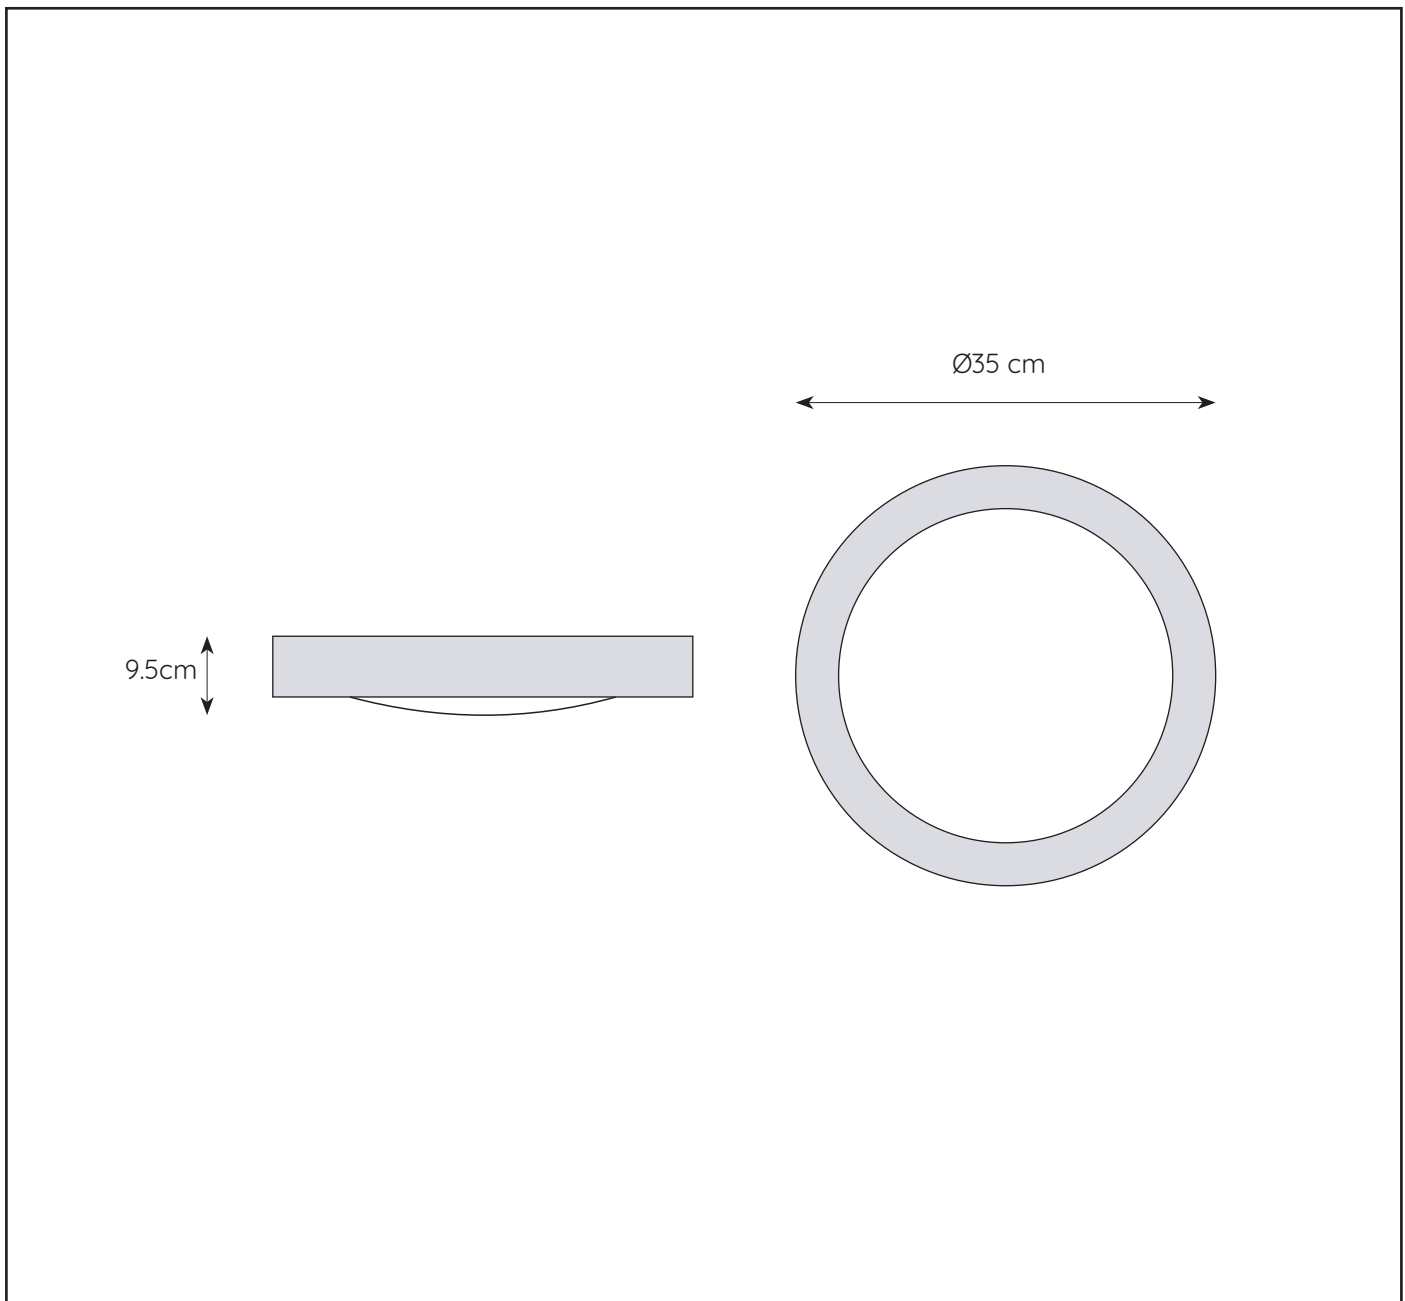

LUCIDE

item number : 79158/02/12
EAN code : 5411212790538

RECOMMENDED LUCIDE LIGHT SOURCE

49020/05/67
Light source dimmable : Yes
Light source incl. : No

General

Dimensions LxWxH : Ø 35cm x 9,5 cm
Heigth minimum : 9,5 cm
Heigth maximum : 9,5 cm
Dimensions shade LxWxH : Ø 35cm x 9,5 cm
Main material : Iron & PMMA & Aluminum
Ceiling rose material : -
Color : Aluminum
Style : Modern
Shape : Circle
Weight : 0,9 kg
Warranty : 3 years

Installation of items in bathroom:

Product specifications

Dimmable : No
Light direction : Down (Diffuse)
Adjustable in heigth : Not adjustable In Height (Before Installation)
Directional : Not Directional
Cable : No cable On Product
Cable length : - cm
Sensor : Without Sensor
Control : Light Switch Control
IP-Class : 44
Electric class : 2
Light source including ? : No
Lamp socket : E27
Light source number : 2
Power requirements : 220-240V~50Hz
Bulb type & maximum wattage : E27 LED Max.20W

IP classifications	zone 0	zone 1 minimum	zone 2 minimum	zone 3 minimum

For more specifications of this product please visit www.lucide.com

LUCIDE

TECHNICAL DRAWING & DIMENSIONS

FRESH

Item number : 79158/02/12

EAN code : 5 411212790538

For more specifications, dimensions please visit

www.lucide.com

INSTALLATION DRAWING SPECIFICATIONS