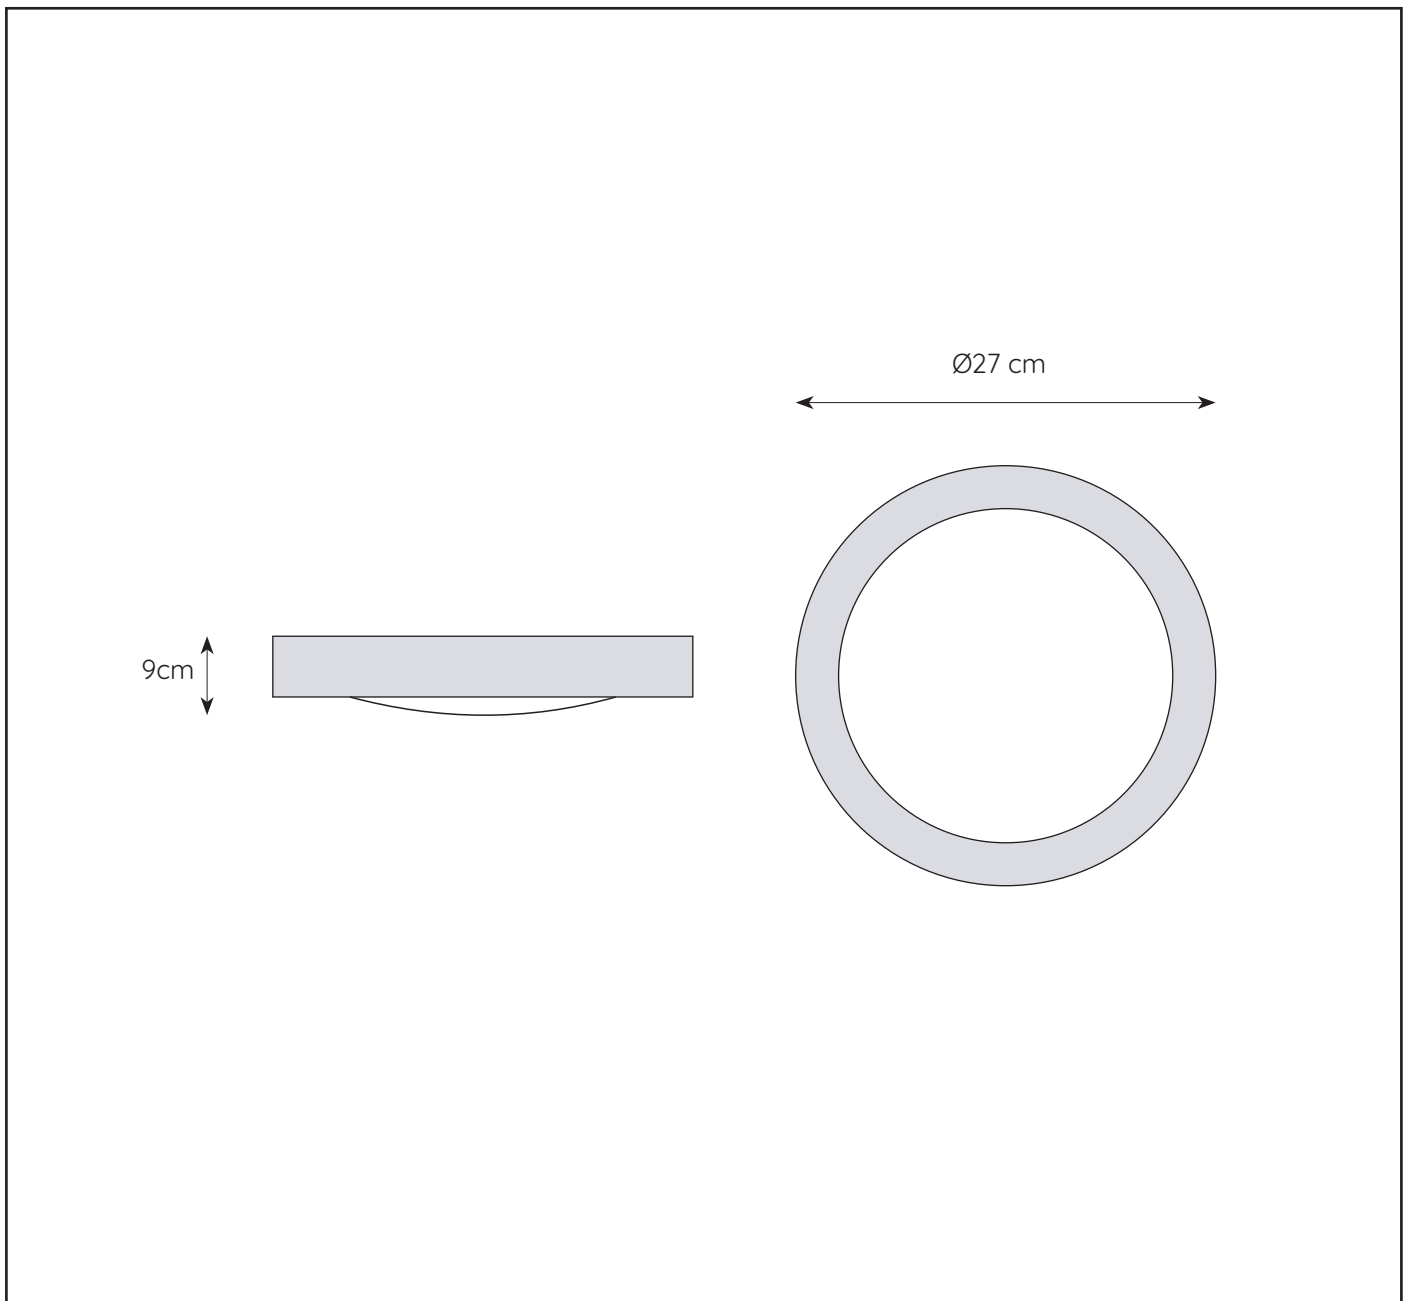

LUCIDE

RECOMMENDED LUCIDE LIGHT SOURCE

49020/05/67
Light source dimmable : Yes
Light source incl. : No

General

Dimensions LxWxH : Ø 27cm x 9 cm
Heigth minimum : 9 cm
Heigth maximum : 9 cm
Dimensions shade LxWxH : Ø 27cm x 9 cm
Main material : Iron & PMMA & Aluminum
Ceiling rose material : -
Color : Aluminum
Style : Modern
Shape : Circle
Weight : 0,58kg
Warranty : 2 years

Installation of items in bathroom:

Product specifications

Dimmable : No
Light direction : Down (Diffuse)
Adjustable in heigth : Not adjustable In Height (Before Installation)
Directional : Not Directional
Cable : No cable On Product
Cable length : - cm
Sensor : Without Sensor
Control : Light Switch Control
IP-Class : 44
Electric class : 2
Light source including? : No
Lamp socket : E27
Light source number : 1
Power requirements : 220-240V~50Hz
Bulb type & maximum wattage : E27 LED Max.20W

LUCIDE

TECHNICAL DRAWING & DIMENSIONS

FRESH

Item number : 79158/01/12
EAN code : 5 411212790514

For more specifications, dimensions please visit
www.lucide.com

INSTALLATION DRAWING SPECIFICATIONS