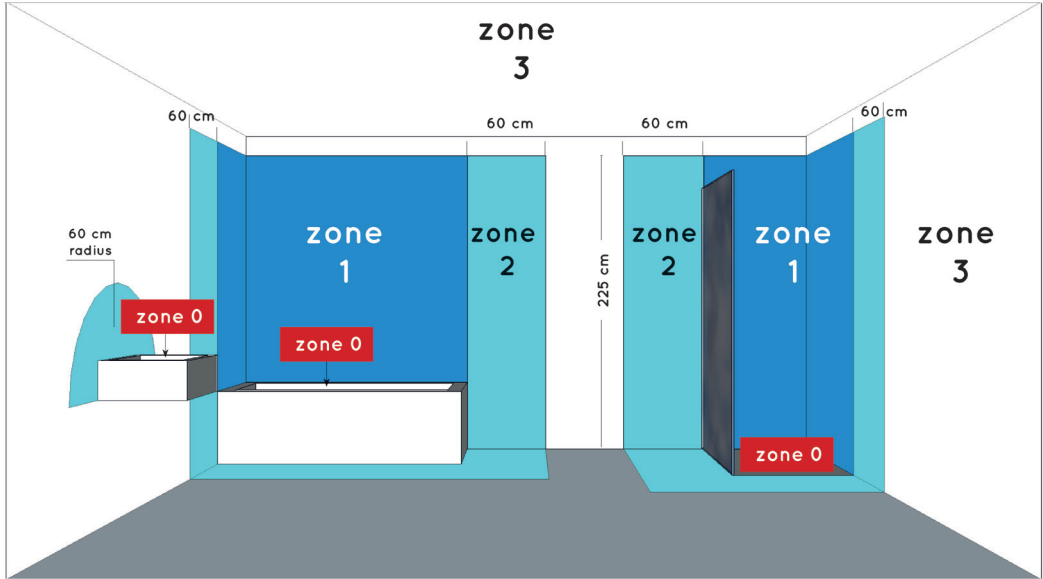

LUCIDE

RECOMMENDED LUCIDE LIGHT SOURCE

49020/05/67
Light source dimmable : Yes
Light source incl. : No

General

Dimensions LxWxH : Ø 27cm x 9 cm
Heigth minimum : 9 cm
Heigth maximum : 9 cm
Dimensions shade LxWxH : Ø 27cm x 9 cm
Main material : Iron & PMMA & Aluminum
Ceiling rose material : -
Color : Aluminum
Style : Modern
Shape : Circle
Weight : 0,58kg
Warranty : 2 years

Installation of items in bathroom:

Product specifications

Dimmable : No
Light direction : Down (Diffuse)
Adjustable in heigth : Not adjustable In Height (Before Installation)
Directional : Not Directional
Cable : No cable On Product
Cable length : - cm
Sensor : Without Sensor
Control : Light Switch Control
IP-Class : 44
Electric class : 2
Light source including? : No
Lamp socket : E27
Light source number : 1
Power requirements : 220-240V~50Hz
Bulb type & maximum wattage : E27 LED Max.20W

LUCIDE

TECHNICAL DRAWING & DIMENSIONS

FRESH

Item number : 79158/01/12
EAN code : 5 411212790514

For more specifications, dimensions please visit
www.lucide.com

INSTALLATION DRAWING SPECIFICATIONS