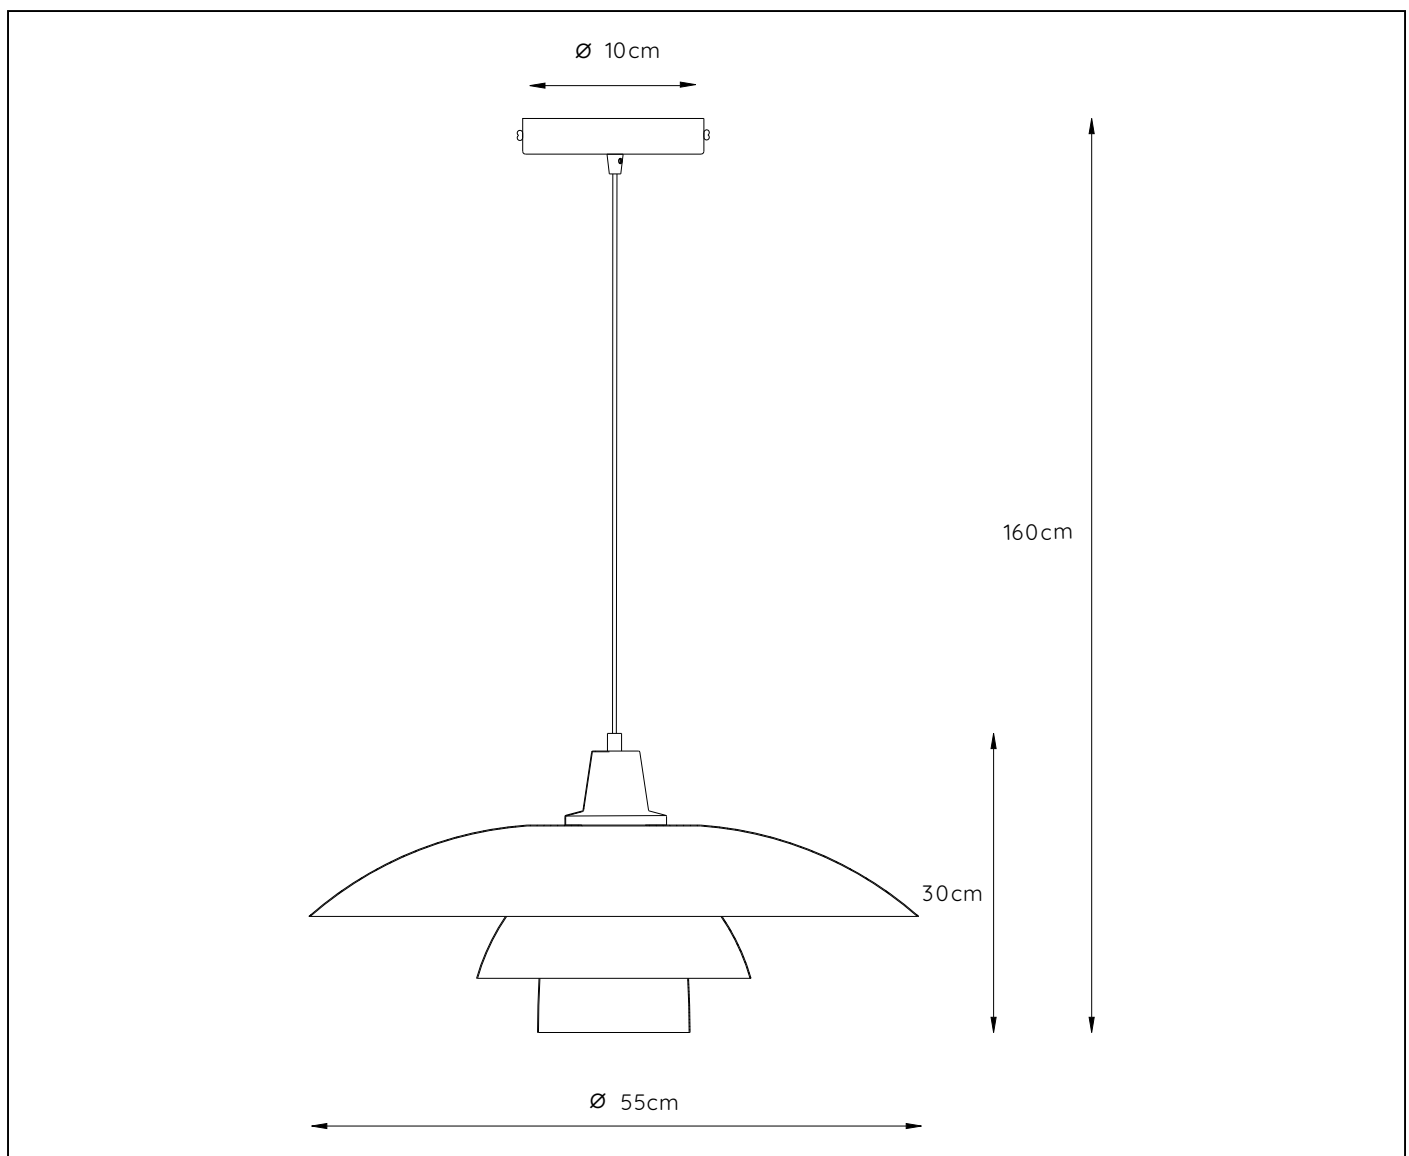

RECOMMENDED LUCIDE LIGHT SOURCE

49020/05/67
 Light source dimmable : Yes
 Light source incl. : No

General

Dimensions LxWxH : 55cm x 55cm x 160cm
Height minimum : 35cm
Height maximum : 160cm
Dimensions shade LxWxH : 55cm x 55cm x 30cm
Main material : Metal
Ceiling rose material : Metal
Color :White
Style : Modern
Shape : Oval
Weight : 2.7 kg
Warranty : 2 years

Product specifications

Dimmable : Yes
Light direction : Around (Diffuse)
Adjustable in height : Adjustable in height(Before installation)
Directional : Not Directional
Cable : Yes,Cable On Product
Cable length : 130cm
Sensor : Without Sensor
Control : Light Switch Control
IP-Class : 20
Electric class : 1
Light source including ? : No
Lamp socket : E27
Light source number : 1
Power requirements : 220-240V~50Hz
Bulb type & maximum wattage : E27- max.60W

For more specifications of this product please visit

www.lucide.com

GITSY

Itemnumber :78480/55/31

EAN code : 5411212782120

For more specifications, dimensions please visit

www.lucide.com

LUCIDE