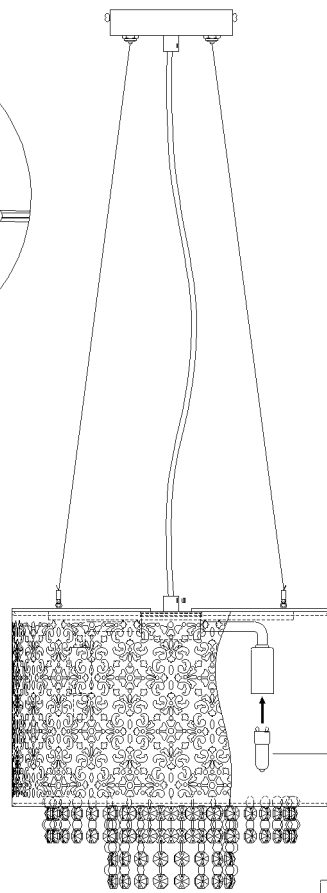

Item number: 78376/31/30  
78376/31/31

Technical details

Materials used:	Metal and glass
Color:	Matt black outer w/gold inside w/smoky glass beads, Matt white outer w/silver inside w/clear glass beads
Dimmable and how is fixture dimmable	
Size:	Height: 157cm
	Length: 31.5cm
	Width: 31.5cm
	Net weight: 1.99kgs
Power requirements:	220-240V~50Hz
Bulb type and maximum wattage:	G9 MAX.33W
Number of bulbs:	3XG9
IP degree:	IP20

1

2

Bulb  
G9, 33W MAX