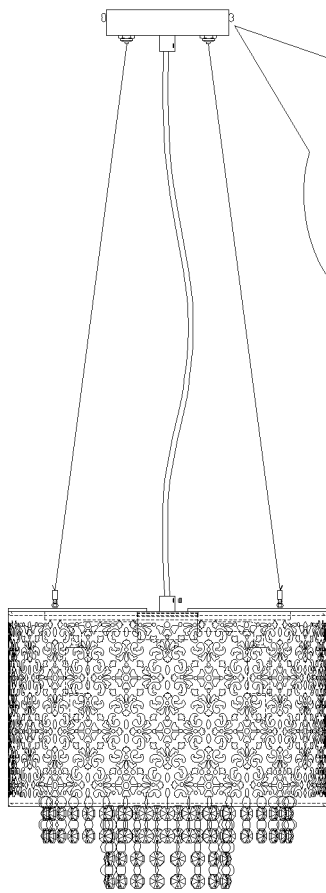

Item number: 78376/31/30  
78376/31/31

Technical details

Materials used:	Metal and glass
Color:	Matt black outer w/gold inside w/smoky glass beads, Matt white outer w/silver inside w/clear glass beads
Dimmable and how is fixture dimmable	
Size:	Height: 157cm
	Length: 31.5cm
	Width: 31.5cm
	Net weight: 1.99kgs
Power requirements:	220-240V~50Hz
Bulb type and maximum wattage:	G9 MAX.33W
Number of bulbs:	3XG9
IP degree:	IP20

1

2

Bulb  
G9, 33W MAX