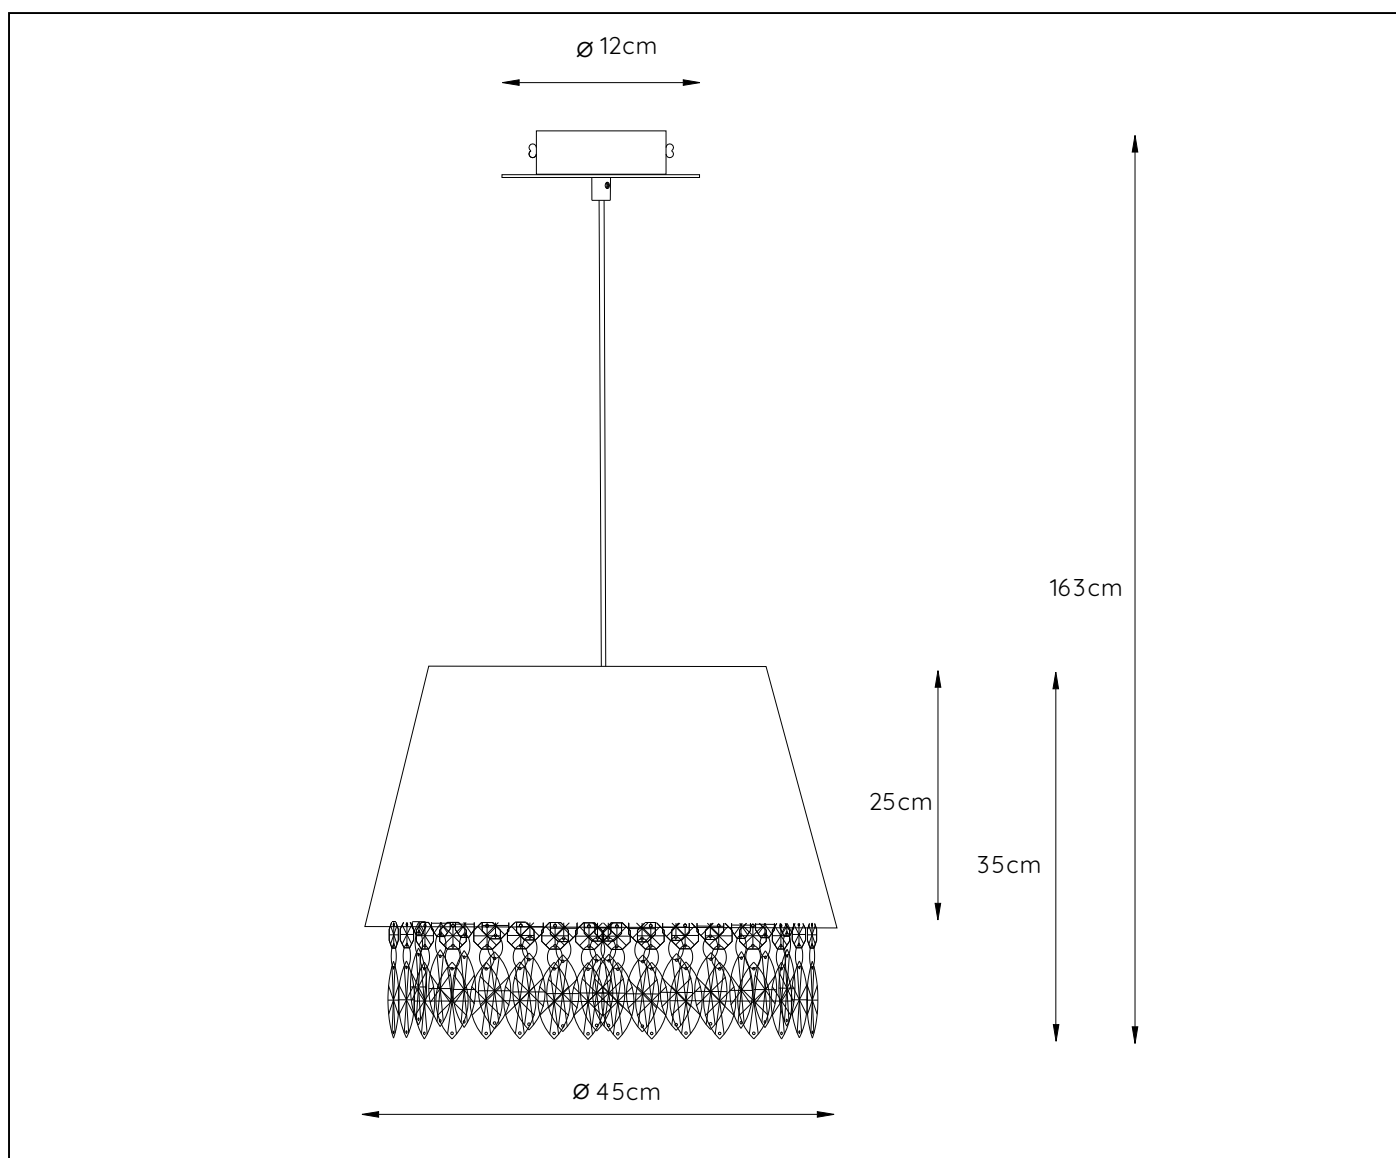

**RECOMMENDED LUCIDE
 LIGHT SOURCE**

49042/05/62
 Light source dimmable : Yes
 Light source incl. : No

General

Dimensions LxWxH : 45cm x 45cm x 163cm
Height minimum : 40cm
Height maximum : 163cm
Dimensions shade LxWxH : 45cm x 45cm x 35cm
Main material : Metal, acrylic and fabric
Ceiling rose material : Metal
Color : White
Style : Modern
Shape : Cone
Weight : 1.36 kg
Warranty : 2 years

Product specifications

Dimmable : Yes
Light direction : Around (Diffuse)
Adjustable in height : Adjustable in height (Before installation)
Directional : Not Directional
Cable : Yes, Cable On Product
Cable length : 128cm
Sensor : Without Sensor
Control : Light Switch Control
IP-Class : 20
Electric class : 1
Light source including ? : No
Lamp socket : E27
Light source number : 1
Power requirements : 220-240V~50Hz
Bulb type & maximum wattage : E27- max.60W

For more specifications of this product please visit

www.lucide.com

LUCIDE

TECHNICAL DRAWING & DIMENSIONS

DOLTI

Itemnumber :78368/45/31

EAN code : 5411212781826

For more specifications, dimensions please visit