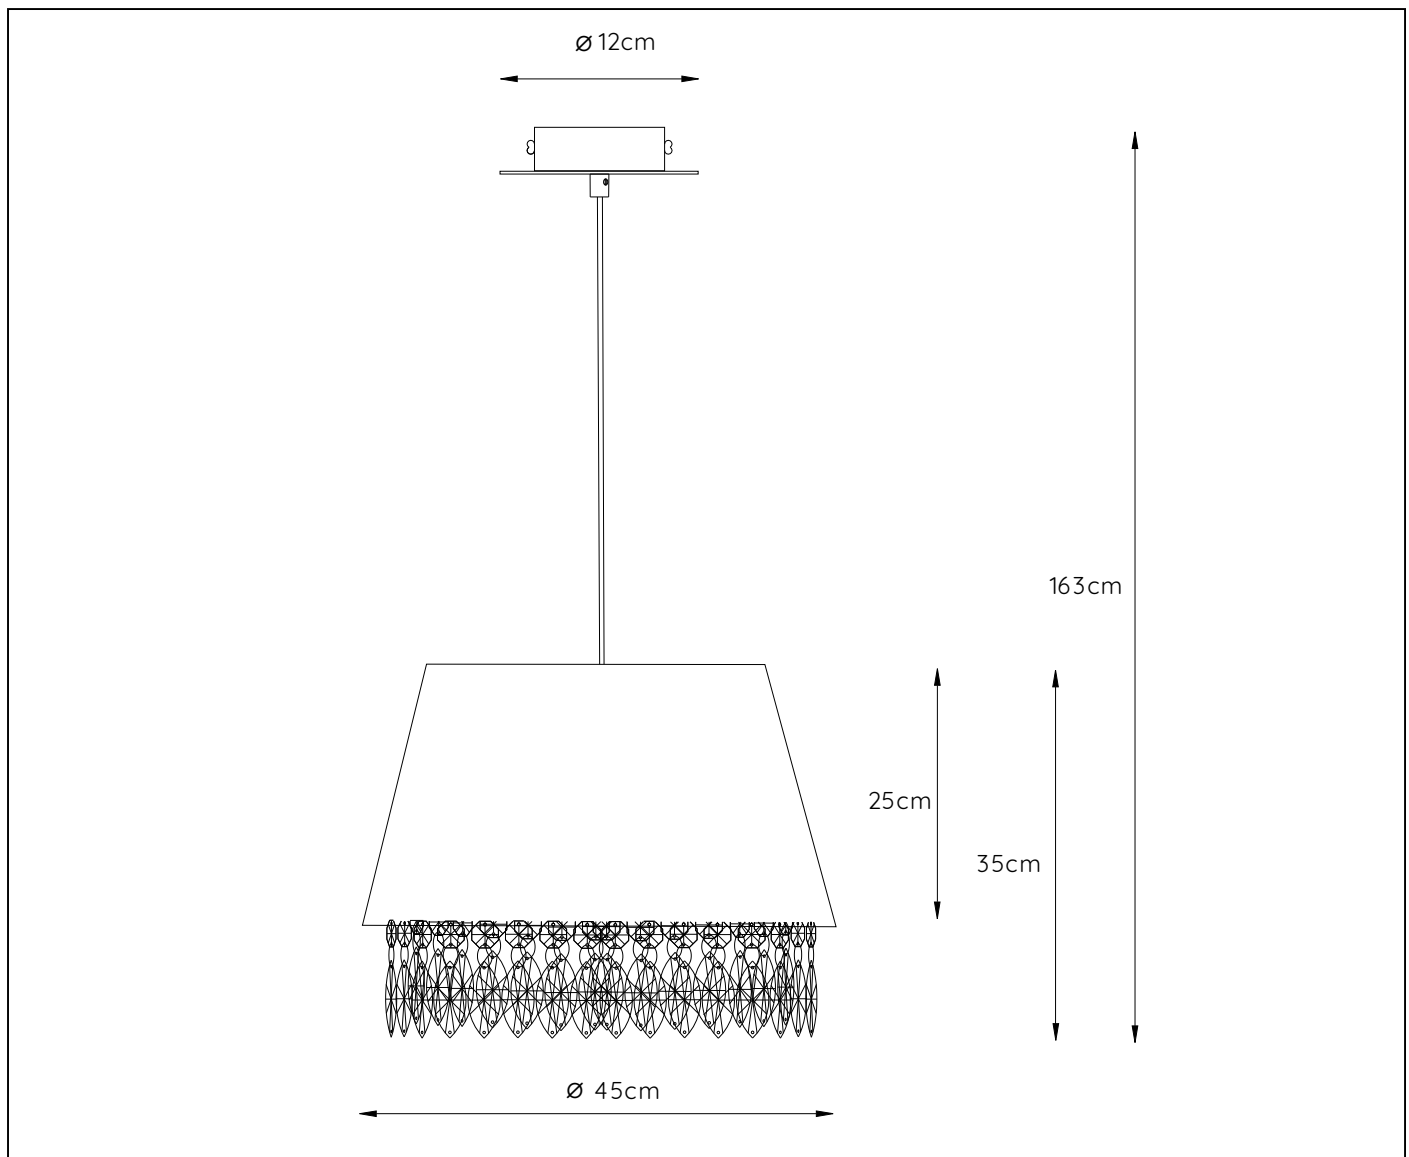

**RECOMMENDED LUCIDE
LIGHT SOURCE**

49042/05/62

Light source dimmable : Yes

Light source incl. : No

General

Dimensions LxWxH : 45cm x 45cm x 163cm
Height minimum : 40cm
Height maximum : 163cm
Dimensions shade LxWxH : 45cm x 45cm x 35cm
Main material : Metal, acrylic and fabric
Ceiling rose material : Metal
Color : Black
Style : Modern
Shape : Cone
Weight : 1.36 kg
Warranty : 2 years

Product specifications

Dimmable : Yes
Light direction : Around (Diffuse)
Adjustable in height : Adjustable in height (Before installation)
Directional : Not Directional
Cable : Yes, Cable On Product
Cable length : 128cm
Sensor : Without Sensor
Control : Light Switch Control
IP-Class : 20
Electric class : 1
Light source including ? : No
Lamp socket : E27
Light source number : 1
Power requirements : 220-240V~50Hz
Bulb type & maximum wattage : E27- max.60W

For more specifications of this product please visit

www.lucide.com

LUCIDE

TECHNICAL DRAWING & DIMENSIONS

DOLTI

Itemnumber :78368/45/30

EAN code : 5411212781819

For more specifications, dimensions please visit