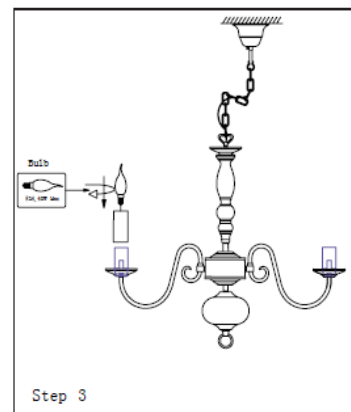

Line drawing of the item (with outline dimensions)

Item number:78362/08/21

Installation drawing (the same as it in its instruction manual)

Technical details

materials used:	Metal
color:	Antique white
dimmmable and how is the fixture dimmmable:	
size:	Height: 111cm Length: 65cm Width: 65cm Net Weight: 2.75kgs
power requirements:	220-240V-50Hz
bulb type and maximum Wattage:	E14 MAX.40W
number of bulbs:	8XE14
IP degree:	IP20