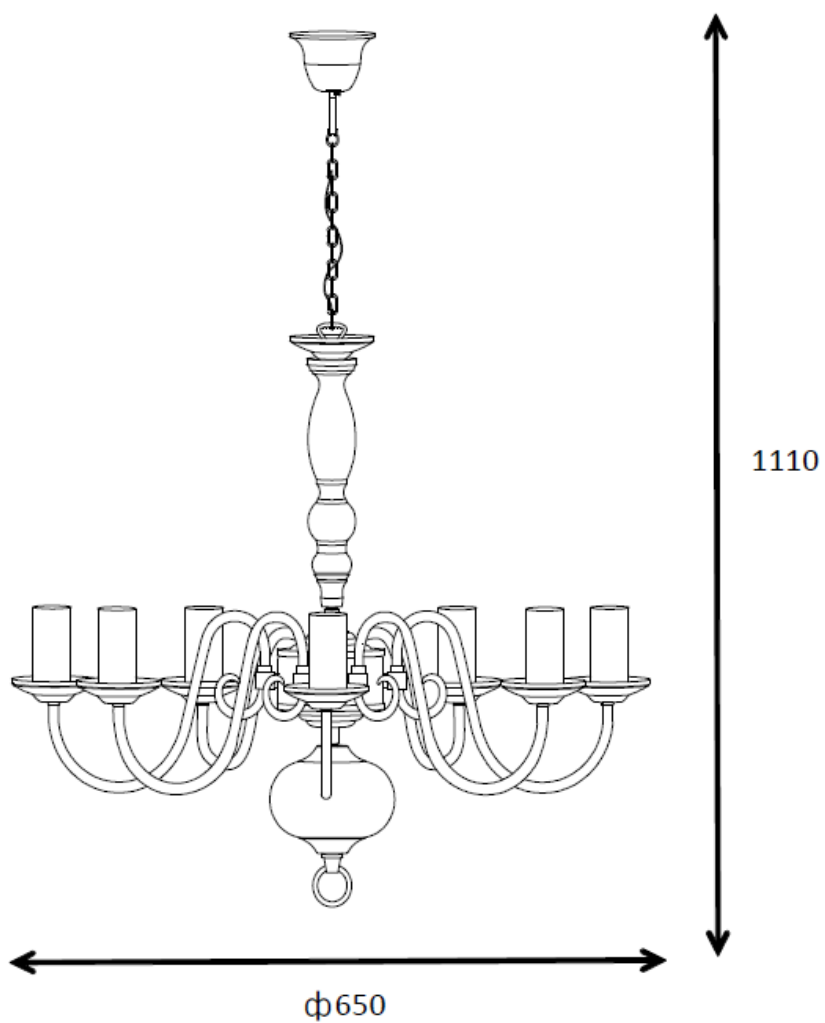

Line drawing of the item (with outline dimensions)

Item number:78362/08/21

Installation drawing (the same as it in its instruction manual)

Technical details

materials used:	Metal
color:	Antique white
dimmmable and how is the fixture dimmmable:	
size:	Height: 111cm Length: 65cm Width: 65cm Net Weight: 2.75kgs
power requirements:	220-240V-50Hz
bulb type and maximum Wattage:	E14 MAX.40W
number of bulbs:	8XE14
IP degree:	IP20