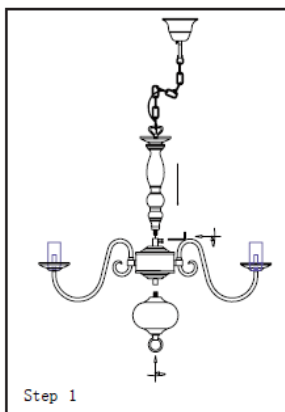

Line drawing of the item (with outline dimensions)

Item number:78362/08/21

Installation drawing (the same as it in its instruction manual)

Technical details

materials used:	Metal
color:	Antique white
dimmmable and how is the fixture dimmmable:	
size:	Height: 111cm Length: 65cm Width: 65cm Net Weight: 2.75kgs
power requirements:	220-240V-50Hz
bulb type and maximum Wattage:	E14 MAX.40W
number of bulbs:	8XE14
IP degree:	IP20