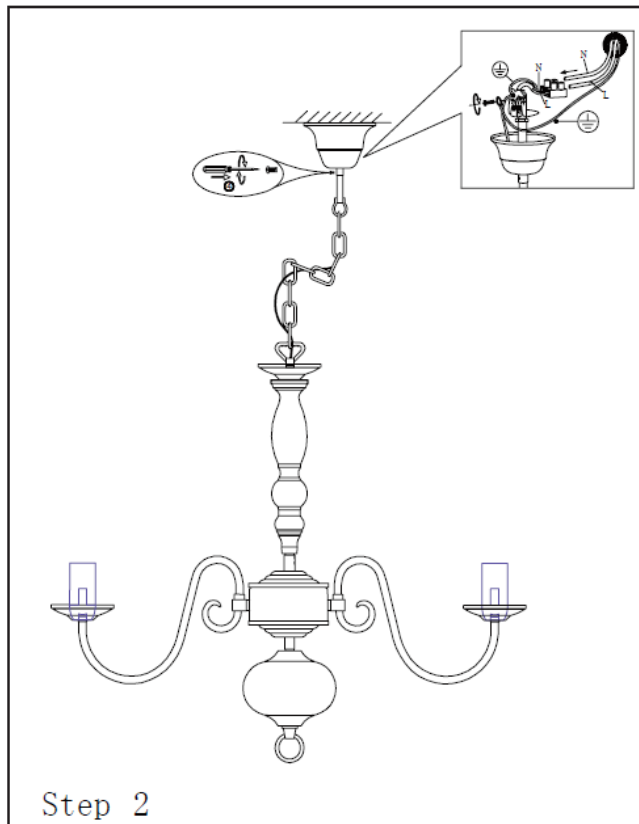

Line drawing of the item (with outline dimensions)

Item number:78362/08/21

Installation drawing (the same as it in its instruction manual)

Technical details

materials used:	Metal
color:	Antique white
dimmmable and how is the fixture dimmmable:	
size:	Height: 111cm Length: 65cm Width: 65cm Net Weight: 2.75kgs
power requirements:	220-240V-50Hz
bulb type and maximum Wattage:	E14 MAX.40W
number of bulbs:	8XE14
IP degree:	IP20