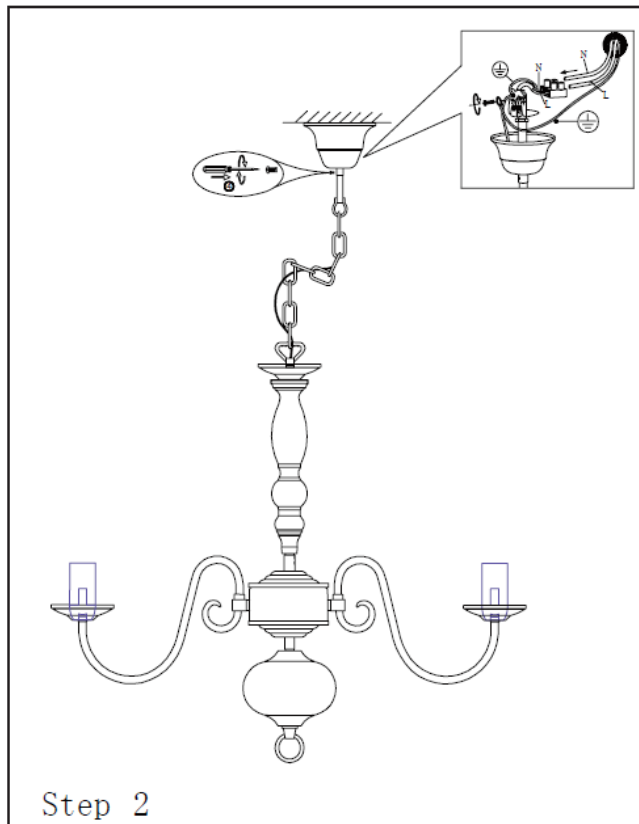

Line drawing of the item (with outline dimensions)

Item number:78362/08/03

Installation drawing (the same as it in its instruction manual)

Technical details

materials used:	Metal
color:	antique brass
dimmmable and how is the fixture dimmmable:	
size:	Height: 111cm Length: 65cm Width: 65cm Net Weight: 2.75kgs
power requirements:	220-240V-50Hz
bulb type and maximum Wattage:	E14 MAX.40W
number of bulbs:	8XE14
IP degree:	IP20