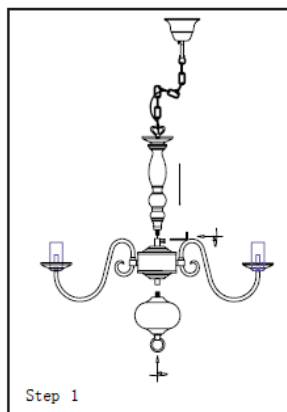

Line drawing of the item (with outline dimensions)

Item number:78362/08/03

Installation drawing (the same as it in its instruction manual)

Technical details

materials used:	Metal
color:	antique brass
dimmmable and how is the fixture dimmmable:	
size:	Height: 111cm Length: 65cm Width: 65cm Net Weight: 2.75kgs
power requirements:	220-240V-50Hz
bulb type and maximum Wattage:	E14 MAX.40W
number of bulbs:	8XE14
IP degree:	IP20