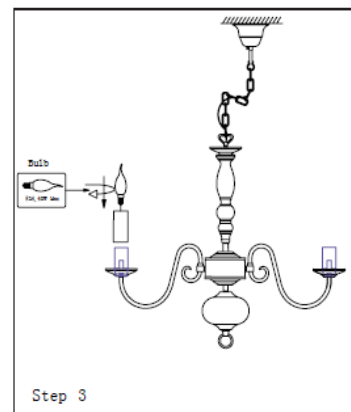

Line drawing of the item (with outline dimensions)

Item number:78362/08/03

Installation drawing (the same as it in its instruction manual)

Technical details

materials used:	Metal
color:	antique brass
dimmmable and how is the fixture dimmmable:	
size:	Height: 111cm Length: 65cm Width: 65cm Net Weight: 2.75kgs
power requirements:	220-240V-50Hz
bulb type and maximum Wattage:	E14 MAX.40W
number of bulbs:	8XE14
IP degree:	IP20