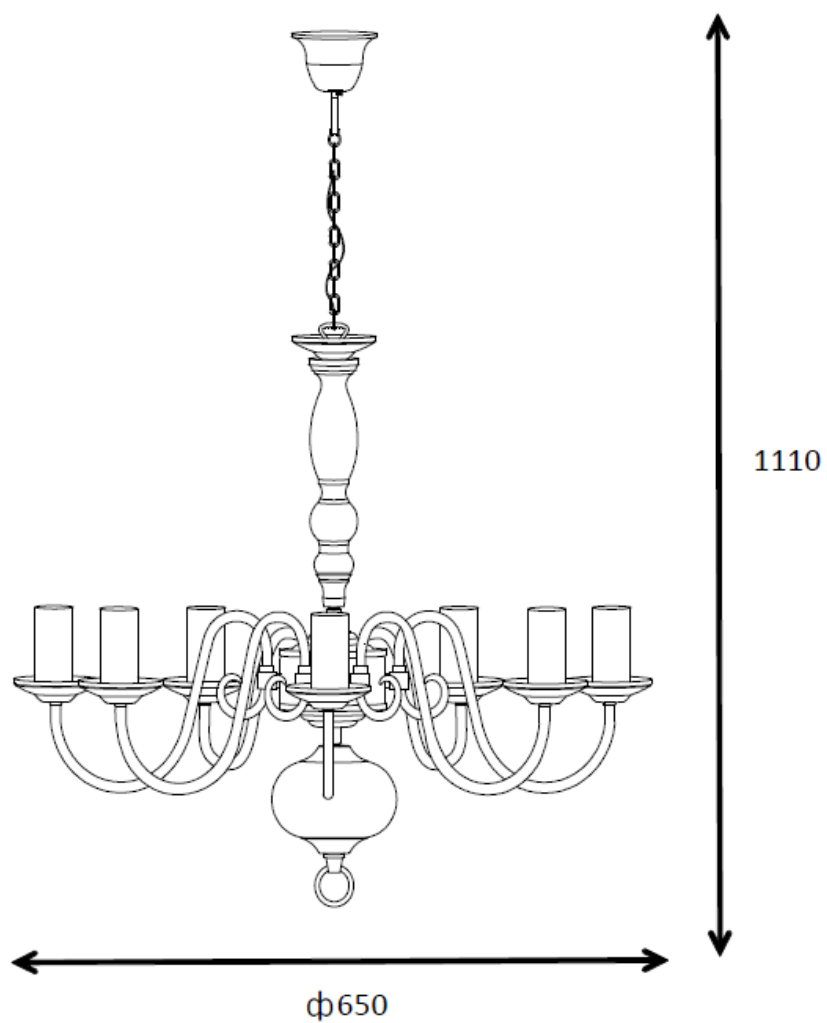

Line drawing of the item (with outline dimensions)

Item number:78362/08/03

Installation drawing (the same as it in its instruction manual)

Technical details

materials used:	Metal
color:	antique brass
dimmmable and how is the fixture dimmmable:	
size:	Height: 111cm Length: 65cm Width: 65cm Net Weight: 2.75kgs
power requirements:	220-240V-50Hz
bulb type and maximum Wattage:	E14 MAX.40W
number of bulbs:	8XE14
IP degree:	IP20