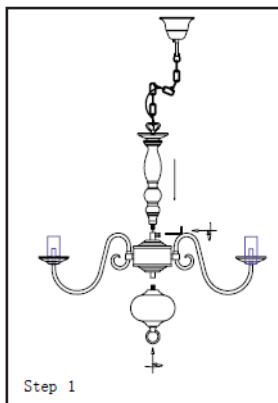

Line drawing of the item (with outline dimensions)

Item number:78362/05/21

Installation drawing (the same as it in its instruction manual)

### Technical details

|   |  |
|---|--|
| materials used:                             | Metal  |
| color:                                      | Antique white  |
| dimmmable and how is the fixture dimmmable: |  |
| size:                                       | Height: 111cm<br>Length: 60cm<br>Width: 60cm<br>Net Weight: 2kgs |
| power requirements:                         | 220-240V-50Hz  |
| bulb type and maximum Wattage:              | E14 MAX.40W  |
| number of bulbs:                            | 5XE14  |
| IP degree:                                  | IP20   |