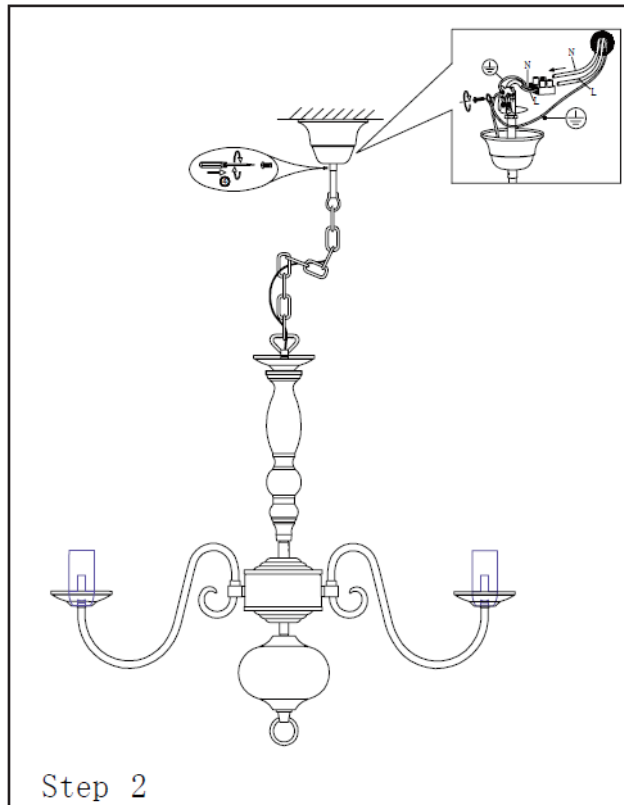

Line drawing of the item (with outline dimensions)

Item number:78362/05/21

Installation drawing (the same as it in its instruction manual)

### Technical details

|   |  |
|---|--|
| materials used:                             | Metal  |
| color:                                      | Antique white  |
| dimmmable and how is the fixture dimmmable: |  |
| size:                                       | Height: 111cm<br>Length: 60cm<br>Width: 60cm<br>Net Weight: 2kgs |
| power requirements:                         | 220-240V-50Hz  |
| bulb type and maximum Wattage:              | E14 MAX.40W  |
| number of bulbs:                            | 5XE14  |
| IP degree:                                  | IP20   |