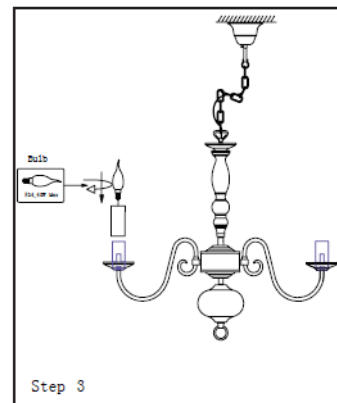

Line drawing of the item (with outline dimensions)

Item number:78362/05/21

Installation drawing (the same as it in its instruction manual)

### Technical details

|   |  |
|---|--|
| materials used:                             | Metal  |
| color:                                      | Antique white  |
| dimmmable and how is the fixture dimmmable: |  |
| size:                                       | Height: 111cm<br>Length: 60cm<br>Width: 60cm<br>Net Weight: 2kgs |
| power requirements:                         | 220-240V-50Hz  |
| bulb type and maximum Wattage:              | E14 MAX.40W  |
| number of bulbs:                            | 5XE14  |
| IP degree:                                  | IP20   |