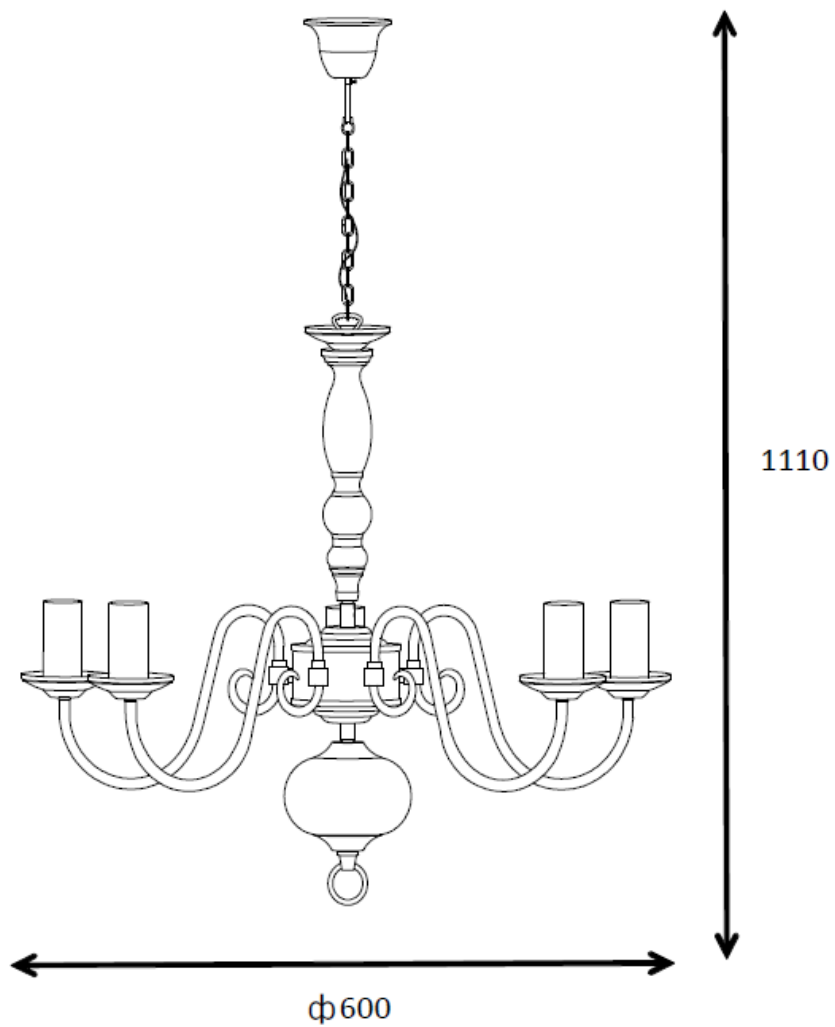

Line drawing of the item (with outline dimensions)

Item number:78362/05/21

Installation drawing (the same as it in its instruction manual)

### Technical details

|   |  |
|---|--|
| materials used:                             | Metal  |
| color:                                      | Antique white  |
| dimmmable and how is the fixture dimmmable: |  |
| size:                                       | Height: 111cm<br>Length: 60cm<br>Width: 60cm<br>Net Weight: 2kgs |
| power requirements:                         | 220-240V-50Hz  |
| bulb type and maximum Wattage:              | E14 MAX.40W  |
| number of bulbs:                            | 5XE14  |
| IP degree:                                  | IP20   |