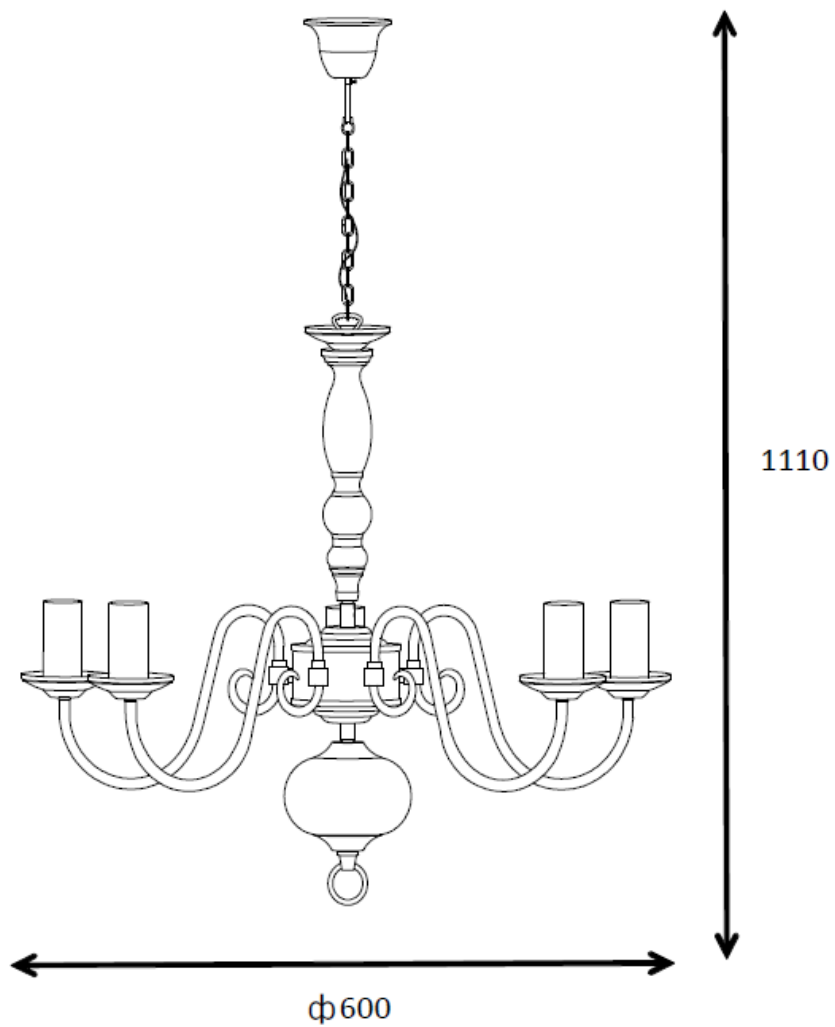

Line drawing of the item (with outline dimensions)

Item number:78362/05/03

Installation drawing (the same as it in its instruction manual)

Technical details

materials used:	Metal
color:	antique brass
dimmmable and how is the fixture dimmmable:	
size:	Height: 111cm Length: 60cm Width: 60cm Net Weight: 2kgs
power requirements:	220-240V-50Hz
bulb type and maximum Wattage:	E14 MAX.40W
number of bulbs:	5XE14
IP degree:	IP20