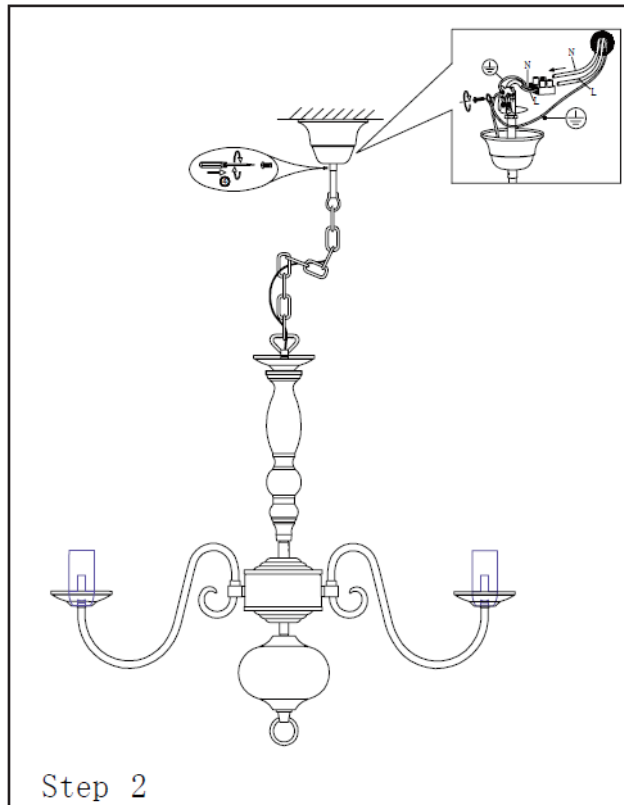

Line drawing of the item (with outline dimensions)

Item number:78362/05/03

Installation drawing (the same as it in its instruction manual)

Technical details

materials used:	Metal
color:	antique brass
dimmmable and how is the fixture dimmmable:	
size:	Height: 111cm Length: 60cm Width: 60cm Net Weight: 2kgs
power requirements:	220-240V-50Hz
bulb type and maximum Wattage:	E14 MAX.40W
number of bulbs:	5XE14
IP degree:	IP20