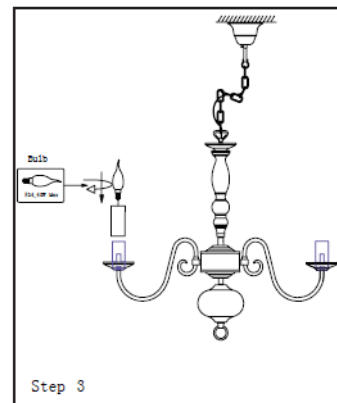

Line drawing of the item (with outline dimensions)

Item number:78362/05/03

Installation drawing (the same as it in its instruction manual)

Technical details

materials used:	Metal
color:	antique brass
dimmmable and how is the fixture dimmmable:	
size:	Height: 111cm Length: 60cm Width: 60cm Net Weight: 2kgs
power requirements:	220-240V-50Hz
bulb type and maximum Wattage:	E14 MAX.40W
number of bulbs:	5XE14
IP degree:	IP20