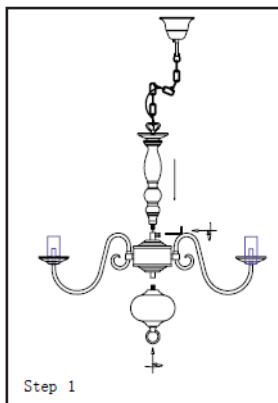

Line drawing of the item (with outline dimensions)

Item number:78362/05/03

Installation drawing (the same as it in its instruction manual)

Technical details

materials used:	Metal
color:	antique brass
dimmmable and how is the fixture dimmmable:	
size:	Height: 111cm Length: 60cm Width: 60cm Net Weight: 2kgs
power requirements:	220-240V-50Hz
bulb type and maximum Wattage:	E14 MAX.40W
number of bulbs:	5XE14
IP degree:	IP20