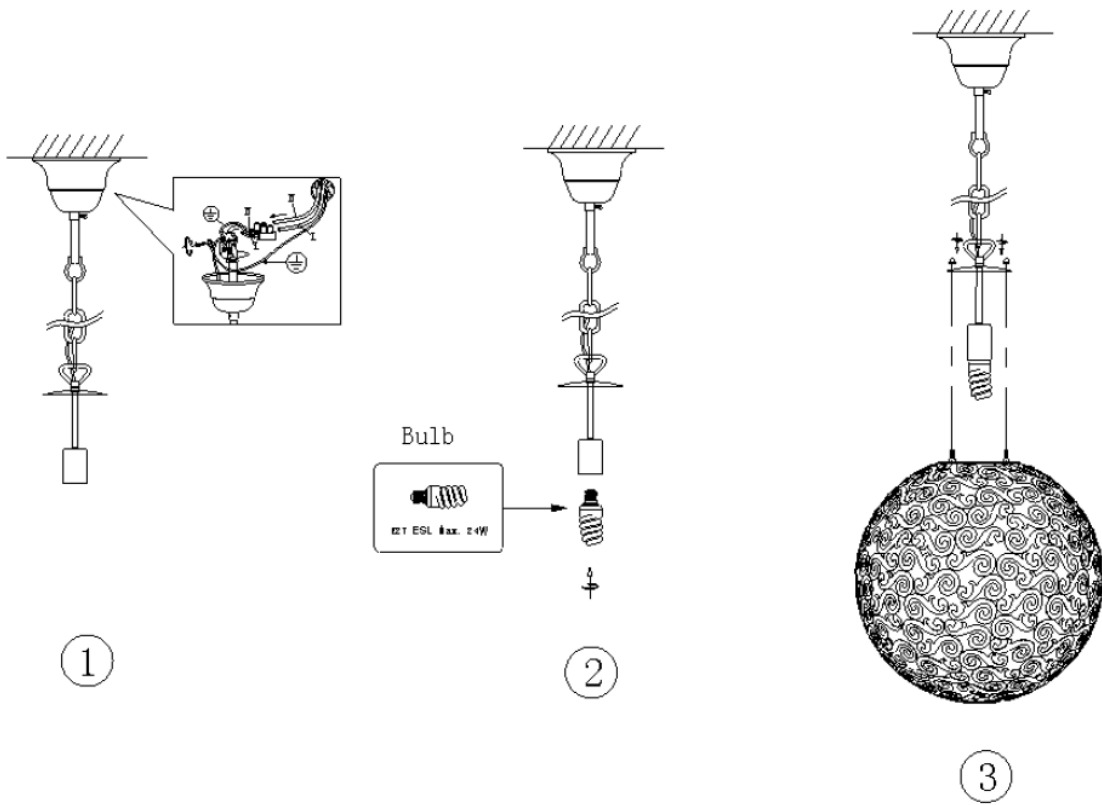

Line drawing of the item (with outline dimensions)

Item number:78361/01/97

Installation drawing (the same as it in its instruction manual)

Technical details

materials used:	Metal
color:	Rusty brown
dimmmable and how is the fixture dimmmable:	
size:	Height: 105.5cm Length: 40cm Width: 40cm Net Weight: 2.19kgs
power requirements:	220-240V-50Hz
bulb type and maximum Wattage:	E27 ESL MAX.24W
number of bulbs:	1XE27
IP degree:	IP20