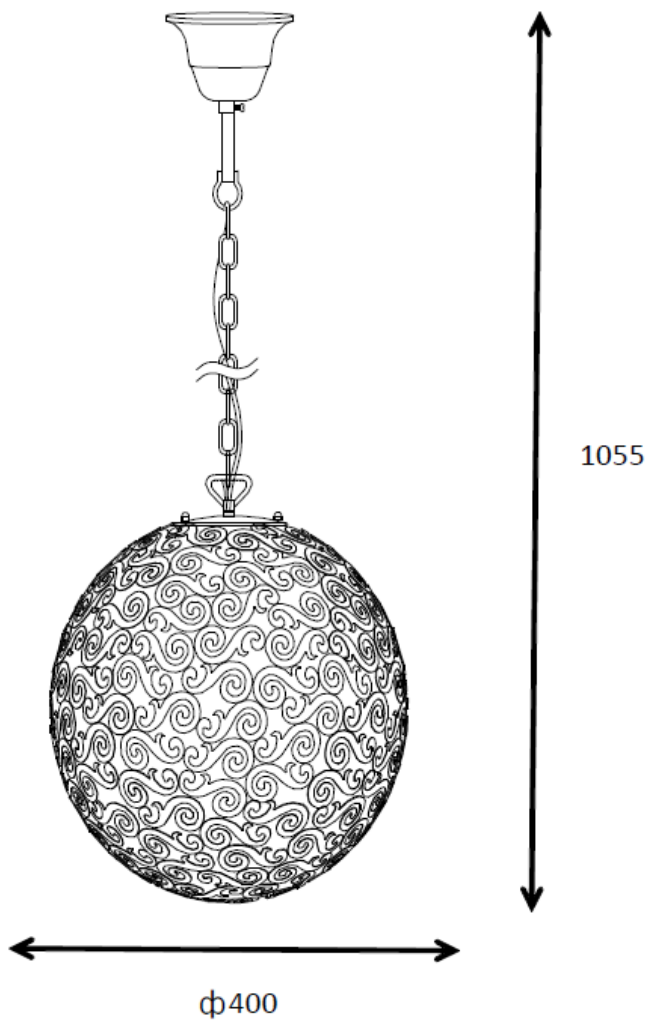

Line drawing of the item (with outline dimensions)

Item number:78361/01/97

Installation drawing (the same as it in its instruction manual)

Technical details

materials used:	Metal
color:	Rusty brown
dimmmable and how is the fixture dimmmable:	
size:	Height: 105.5cm Length: 40cm Width: 40cm Net Weight: 2.19kgs
power requirements:	220-240V-50Hz
bulb type and maximum Wattage:	E27 ESL MAX.24W
number of bulbs:	1XE27
IP degree:	IP20