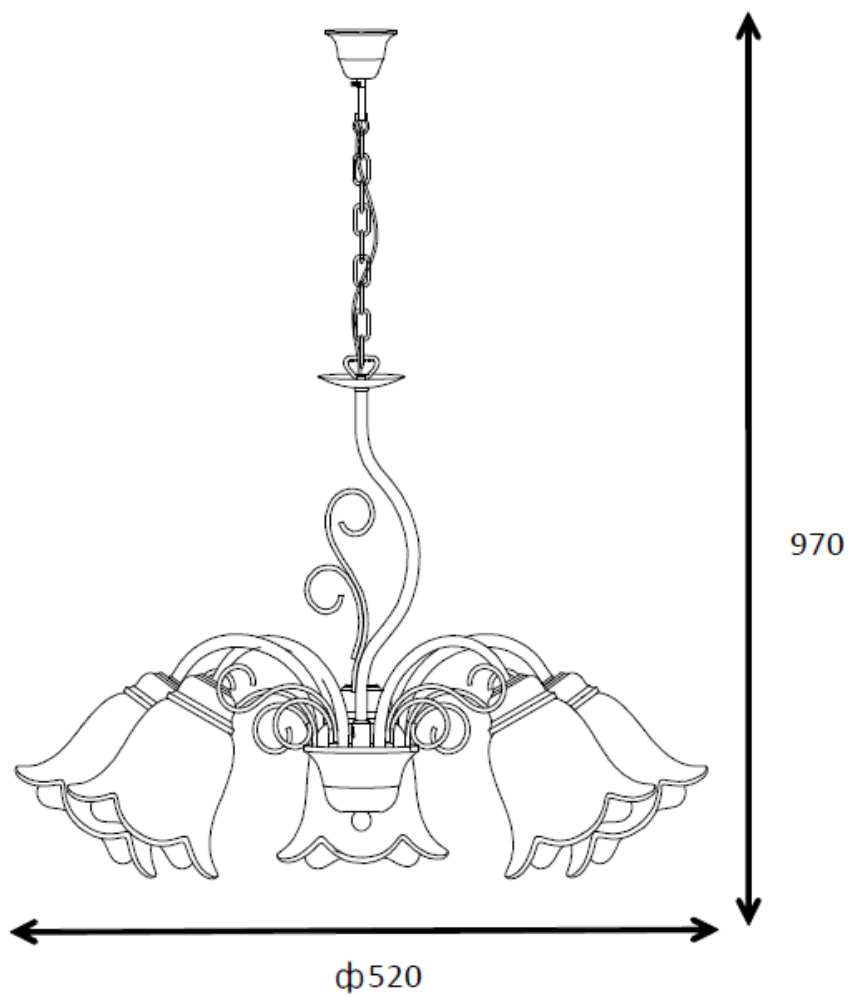

Line drawing of the item (with outline dimensions)

Item number:78360/05/97

Installation drawing (the same as it in its instruction manual)

NO	A	B
TYPE		
QTY	1	5

Technical details

materials used:	Metal and glass
color:	Rusty brown metal frame with shade
dimmmable and how is the fixture dimmmable:	
size:	Height: 97cm Length: 52cm Width: 52cm Net Weight: 2.4kgs
power requirements:	220-240V-50Hz
bulb type and maximum Wattage:	E14 MAX.40W
number of bulbs:	5XE14
IP degree:	IP20