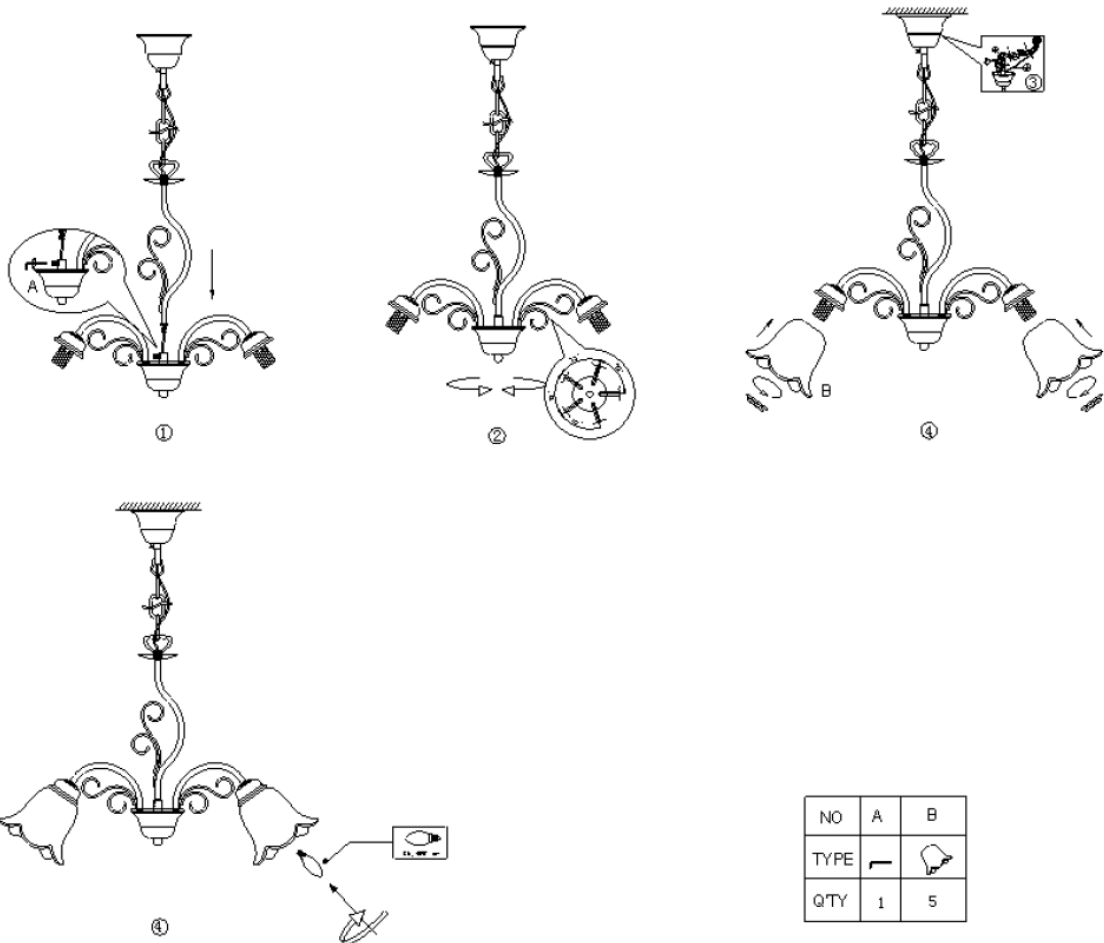

Line drawing of the item (with outline dimensions)

Item number:78360/05/97

Installation drawing (the same as it in its instruction manual)

NO	A	B
TYPE		
QTY	1	5

Technical details

materials used:	Metal and glass
color:	Rusty brown metal frame with shade
dimmmable and how is the fixture dimmmable:	
size:	Height: 97cm Length: 52cm Width: 52cm Net Weight: 2.4kgs
power requirements:	220-240V-50Hz
bulb type and maximum Wattage:	E14 MAX.40W
number of bulbs:	5XE14
IP degree:	IP20