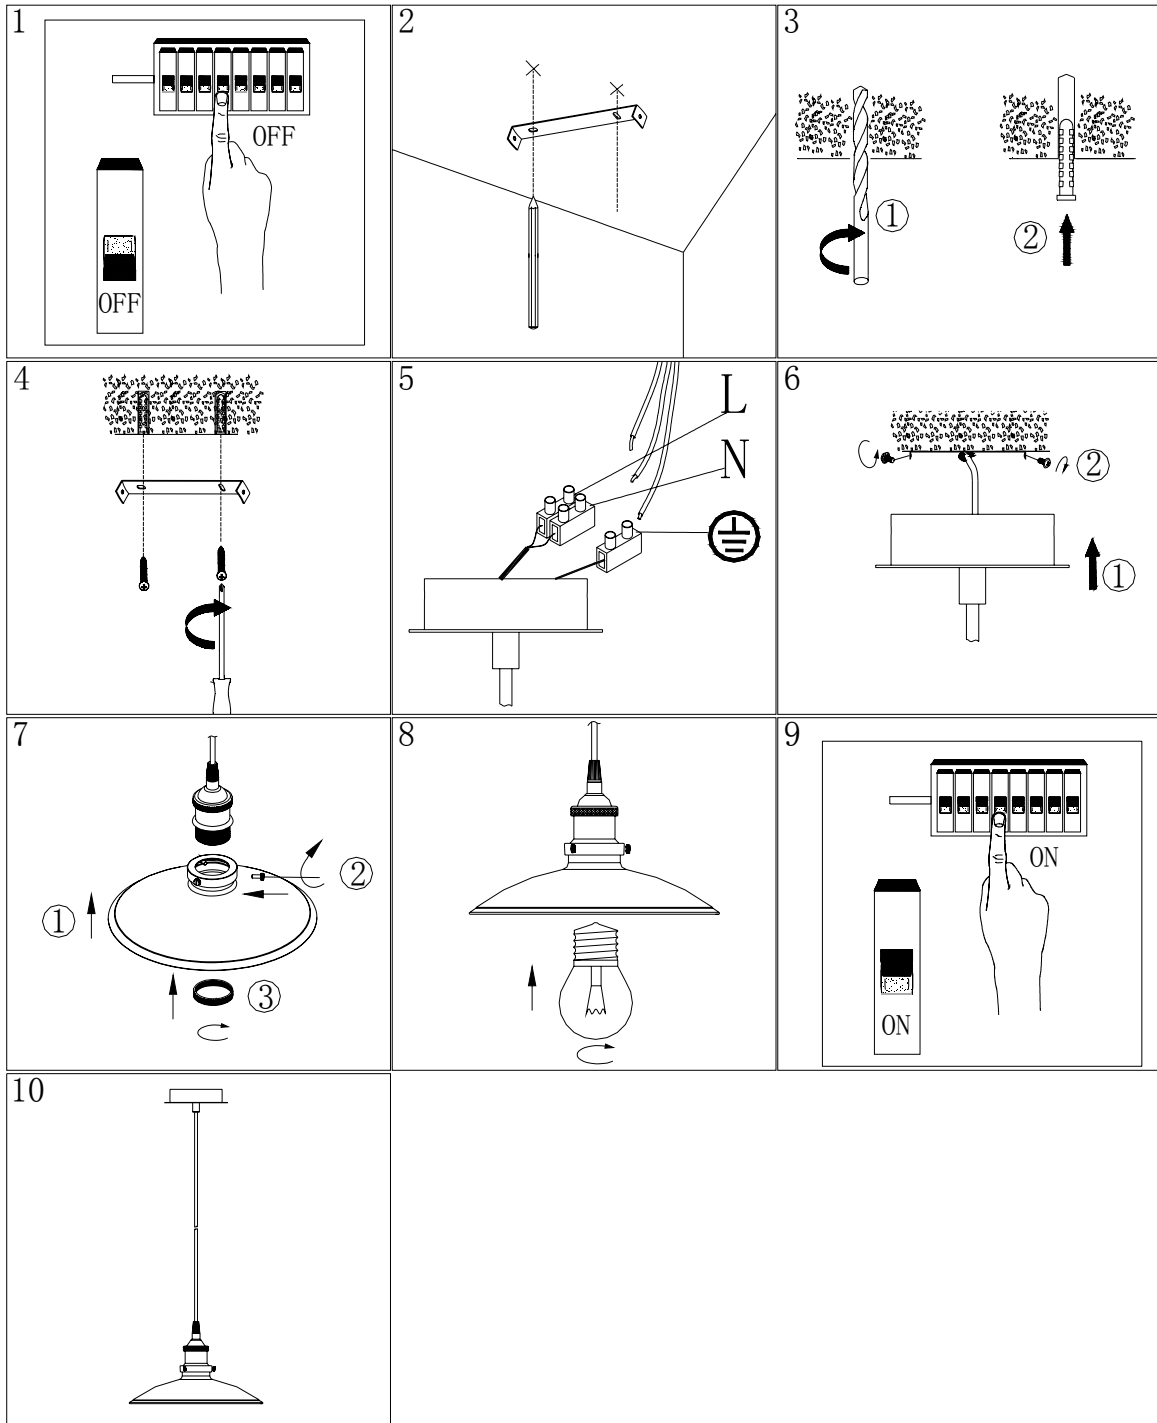

Line drawing of the item (with outline dimensions)

Item number: 78310/32/31

Installation drawing (the same as it in its instruction manual)

Technical details

materials used:	Metal
color:	bronze+Gloss white painted
dimmable and how is the fixture dimmable:	
size:	Height: 120cm Length: 32cm Width: 32cm Net Weight: 0.93Kg
power requirements:	220-240VAC 50Hz
bulb type and maximum Wattage:	E27 Max.60W
number of bulbs:	1xE27
IP degree:	IP20