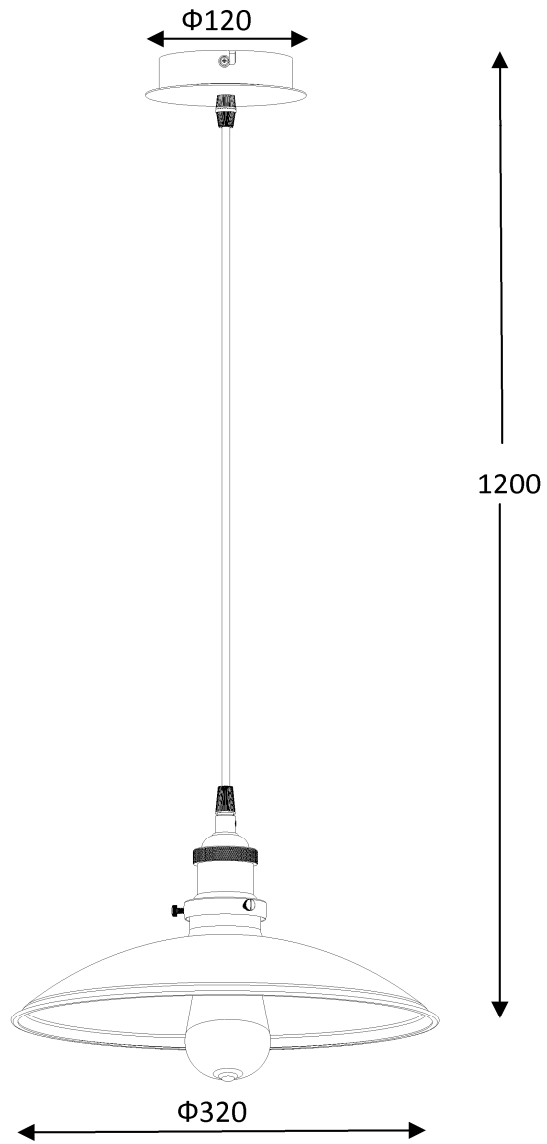

Line drawing of the item (with outline dimensions)

Item number: 78310/32/31

Installation drawing (the same as it in its instruction manual)

Technical details

materials used:	Metal
color:	bronze+Gloss white painted
dimmable and how is the fixture dimmable:	
size:	Height: 120cm Length: 32cm Width: 32cm Net Weight: 0.93Kg
power requirements:	220-240VAC 50Hz
bulb type and maximum Wattage:	E27 Max.60W
number of bulbs:	1xE27
IP degree:	IP20