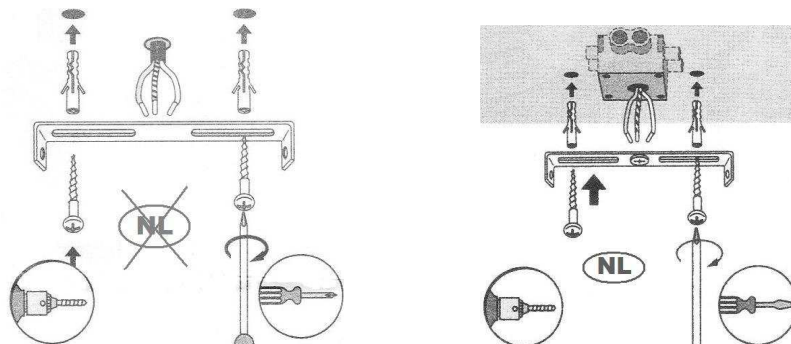

Installation drawing