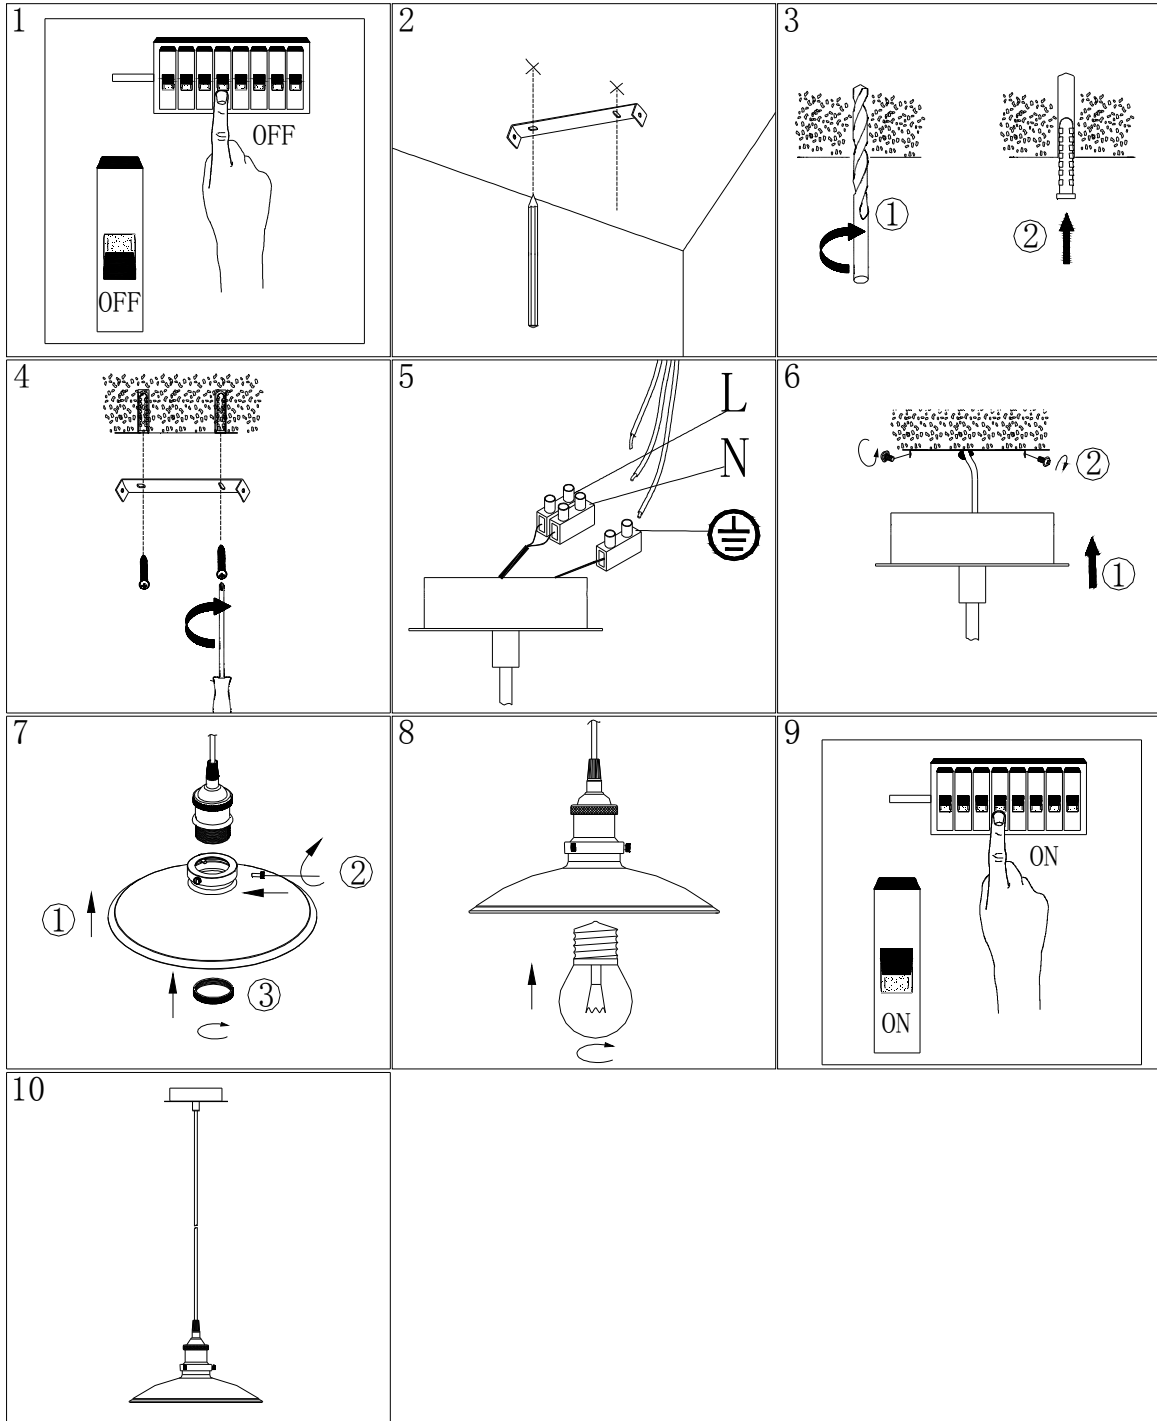

Installation drawing