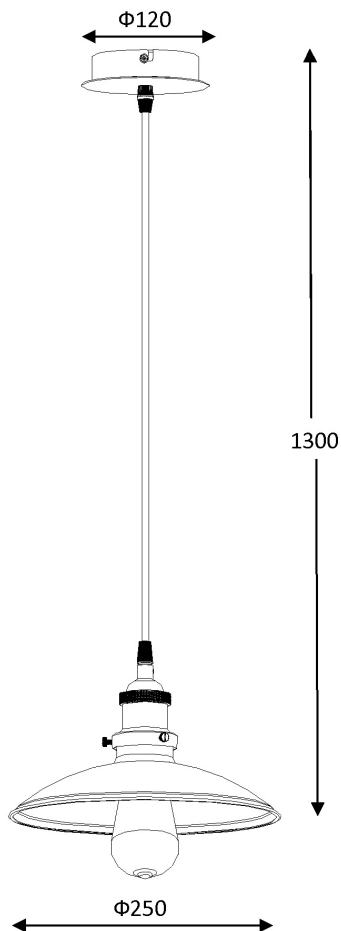

Line drawing of the item

Item number: 78310/25/17
 78310/25/30
 78310/25/31

Technical details

materials used:	Metal
color:	black+red copper / antique brass+black / antique brass+white
dimmable and how is the fixture dimmable:	
size: Height:	130 cm
Length:	25 cm
Width:	25 cm
Net Weight:	0.52 Kg / 0.7 Kg/ 0.7 Kg
power requirements:	220-240VAC 50Hz
bulb type and maximum Wattage:	E27 Max.60W
number of bulbs:	1xE27
IP degree:	IP20