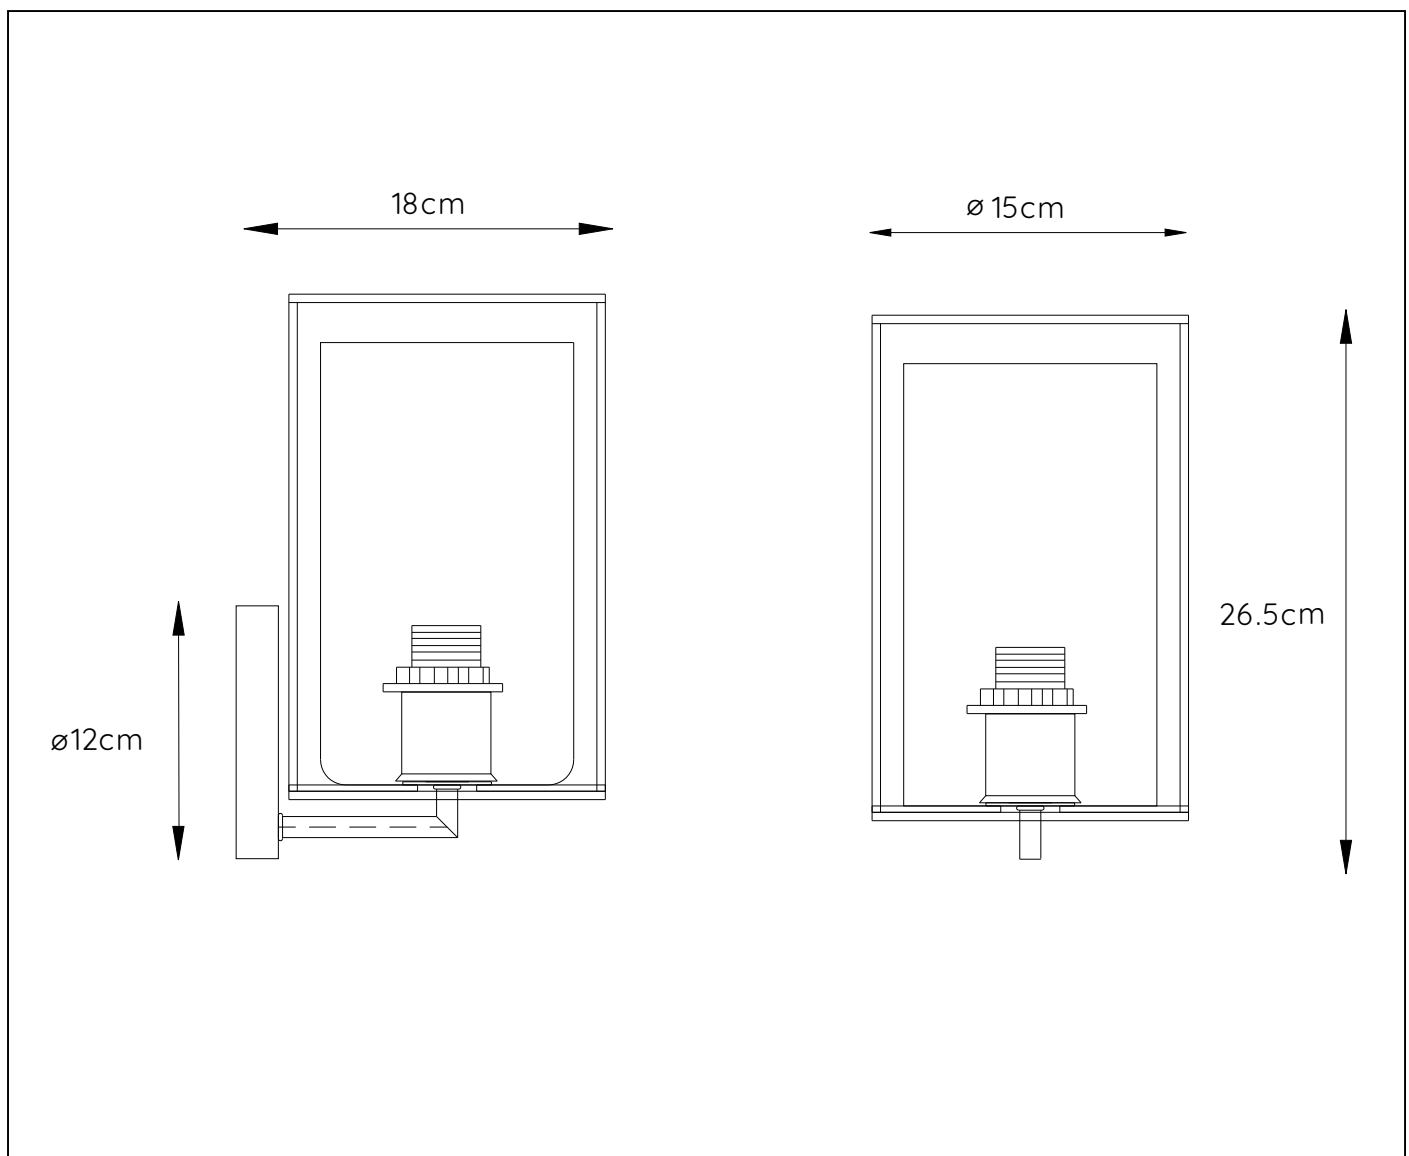

**RECOMMENDED LUCIDE
LIGHT SOURCE**

49035/20/62

Light source dimmable : Yes

Light source incl. : No

General

Dimensions LxWxH : 15cm x 18cm x 26.5cm
Height minimum : 26.5cm
Height maximum : 26.5cm
Dimensions shade LxWxH : 12cm x 12cm x 23.5cm
Main material : Metal and glass
Ceiling rose material :-
Color : Black and smoke
Style : Modern
Shape : Cylinder
Weight : 0.8 kg
Warranty : 2 years

Product specifications

Dimmable : Yes
Light direction : Around (Diffuse)
Adjustable in height :-
Directional : Not Directional
Cable : No
Cable length : -
Sensor : Without Sensor
Control : Light Switch Control
IP-Class : 20
Electric class : 1
Light source including ? : No
Lamp socket : E27
Light source number : 1
Power requirements : 220-240V~50Hz
Bulb type & maximum wattage : E27- max.40W

For more specifications of this product please visit

www.lucide.com

DOUNIA

Itemnumber :78294/01/30

EAN code : 5411212782601

For more specifications, dimensions please visit

www.lucide.com

LUCIDE

INSTALLATION DRAWING SPECIFICATION