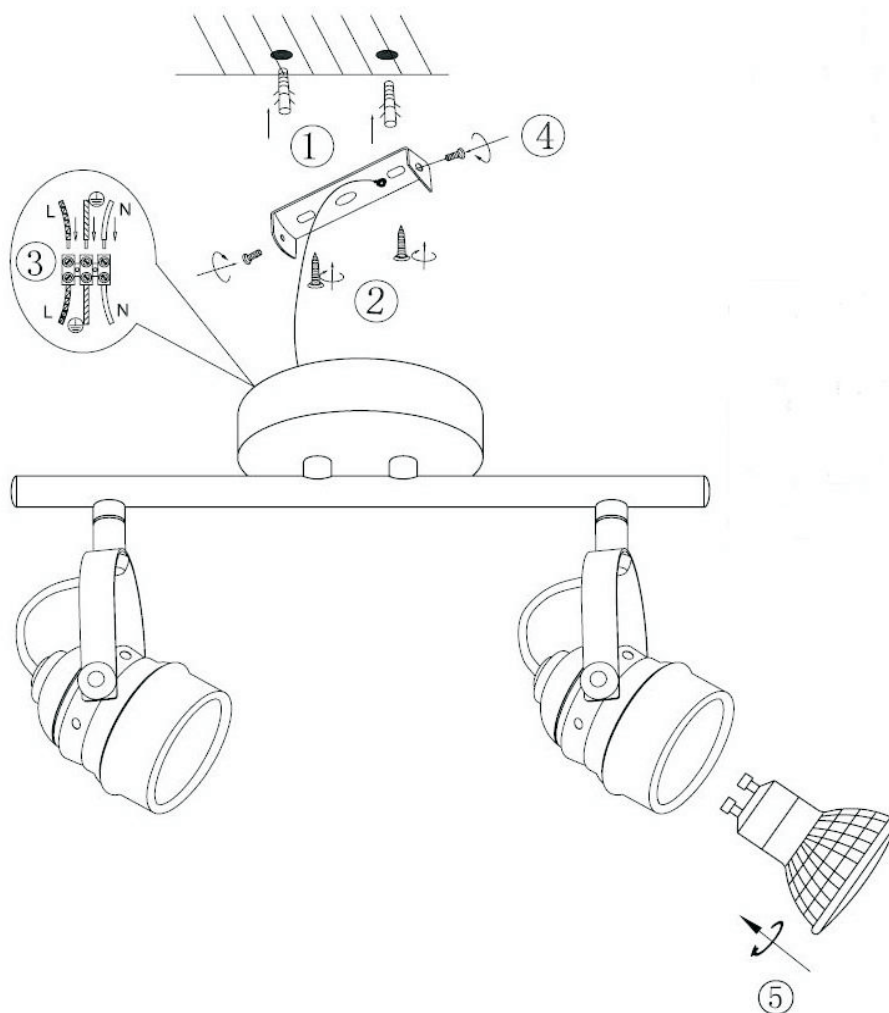

Dit product bevat een lichtbron van energie-efficiëntieklasse G (oude klasse A+).
Ce produit contient une source lumineuse de classe énergétique G (ancienne classe A+).
This product contains a light source of energy efficiency class G (old class A+).
Dieses Produkt enthält eine Lichtquelle der Energieeffizienzklasse G (alte Klasse A+).
Ten produkt zawiera źródło światła o klasie efektywności energetycznej G (stara klasa A+).