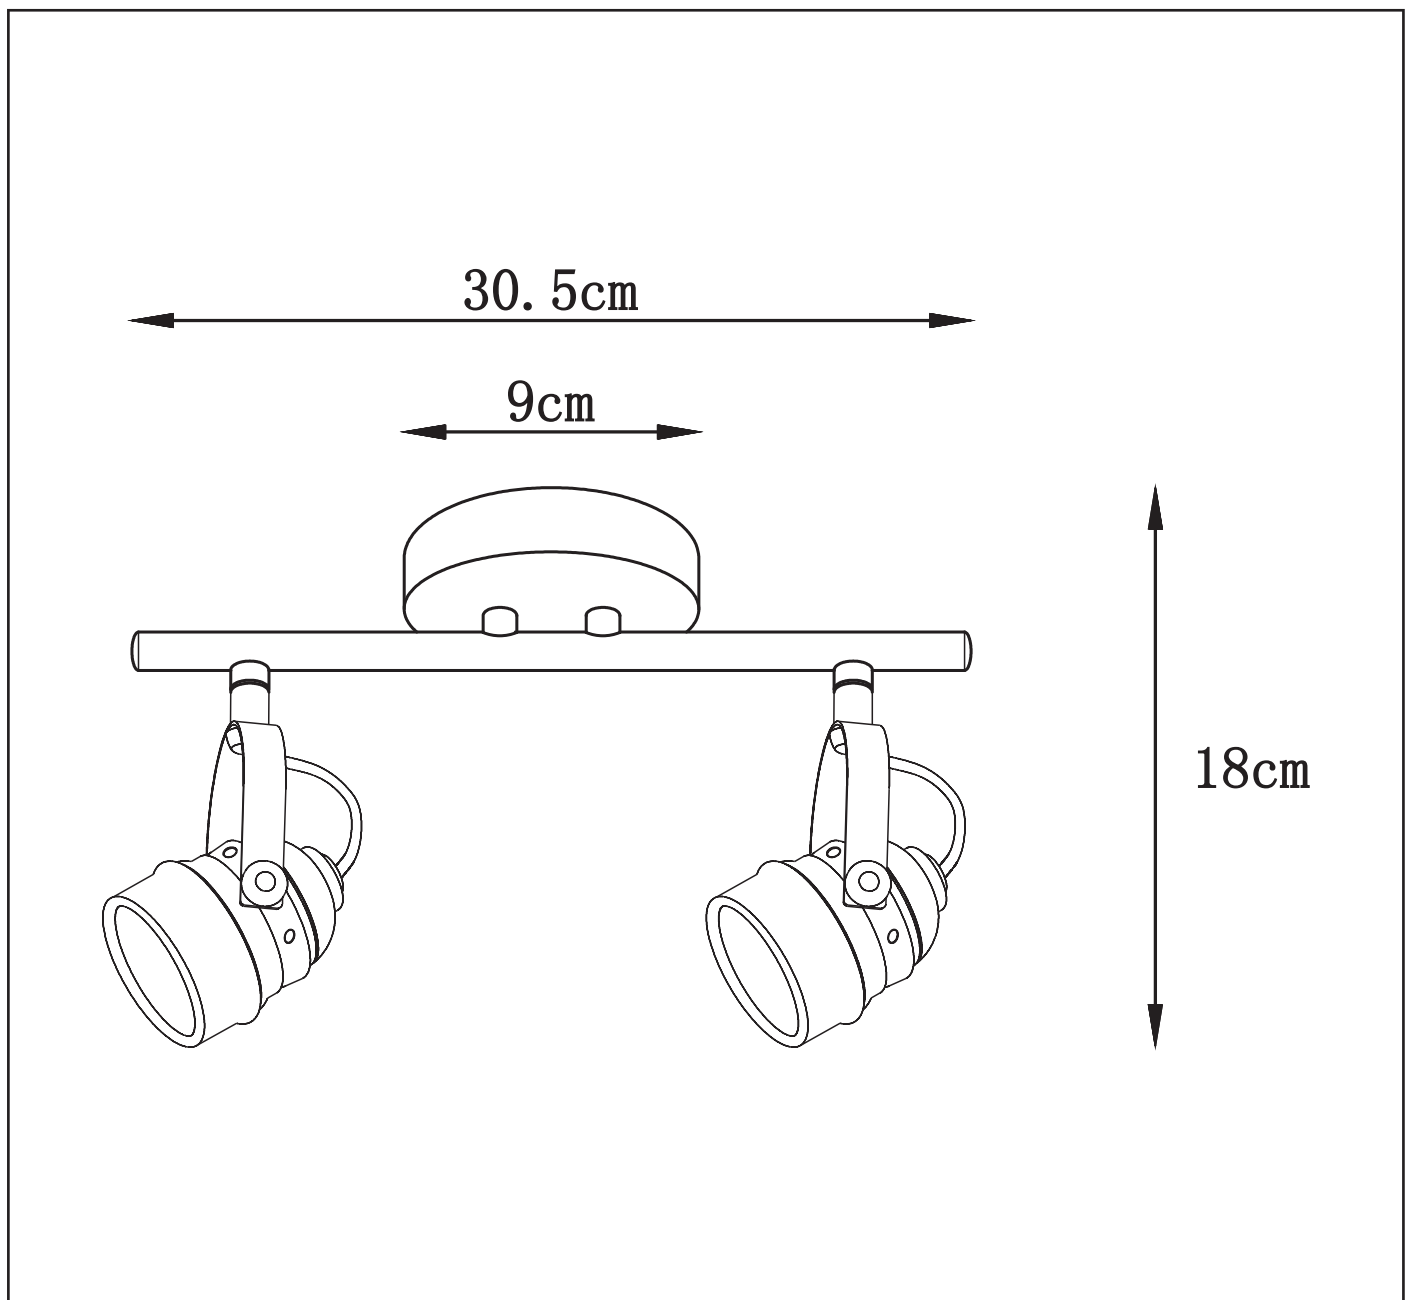

**RECOMMENDED LUCIDE
LIGHT SOURCE**

49008/05/60
Light source dimmable : Yes
Light source incl. : Yes

General

Dimensions LxWxH : 30.5 cm x 9 cm x 18 cm
Heigth minimum : -
Heigth maximum : 18 cm
Dimensions shade LxWxH : ϕ 6.8*H8
Main material : Metal
Ceiling rose material : Metal
Color : Red copper
Style : Classical
Shape : Round
Weight : 0.60Kg
Warranty : 2 years

Product specifications

Dimmable : Yes
Light direction : up and down
Adjustable in heigth : No
(Before Installation)
Directional : Yes
Cable : No, Cable On Product
Cable length : -
Sensor : Without Sensor
Control : Light Switch Control
IP-Class : 20
Electric class : 1
Light source including ?: Yes
Lamp socket : GU10
Light source number : 2
Power requirements : 220-240V~50Hz
Bulb type & maximum wattage : LED GU10 Max. 5W

For more specifications of this product please visit
www.lucide.com

LUCIDE

TECHNICAL DRAWING & DIMENSIONS

CIGAL LED

Item number :77974/10/17

EAN code : 5411212770592

For more specifications, dimensions please visit