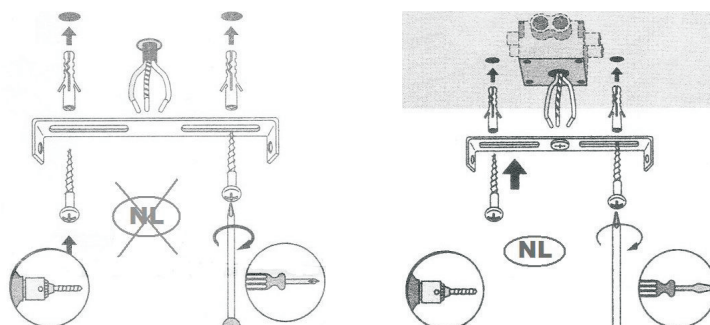

Dit product bevat een lichtbron van energie-efficiëntieklasse G (oude klasse A+).
Ce produit contient une source lumineuse de classe énergétique G (ancienne classe A+).
This product contains a light source of energy efficiency class G (old class A+).
Dieses Produkt enthält eine Lichtquelle der Energieeffizienzklasse G (alte Klasse A+).
Ten produkt zawiera źródło światła o klasie efektywności energetycznej G (stara klasa A+).