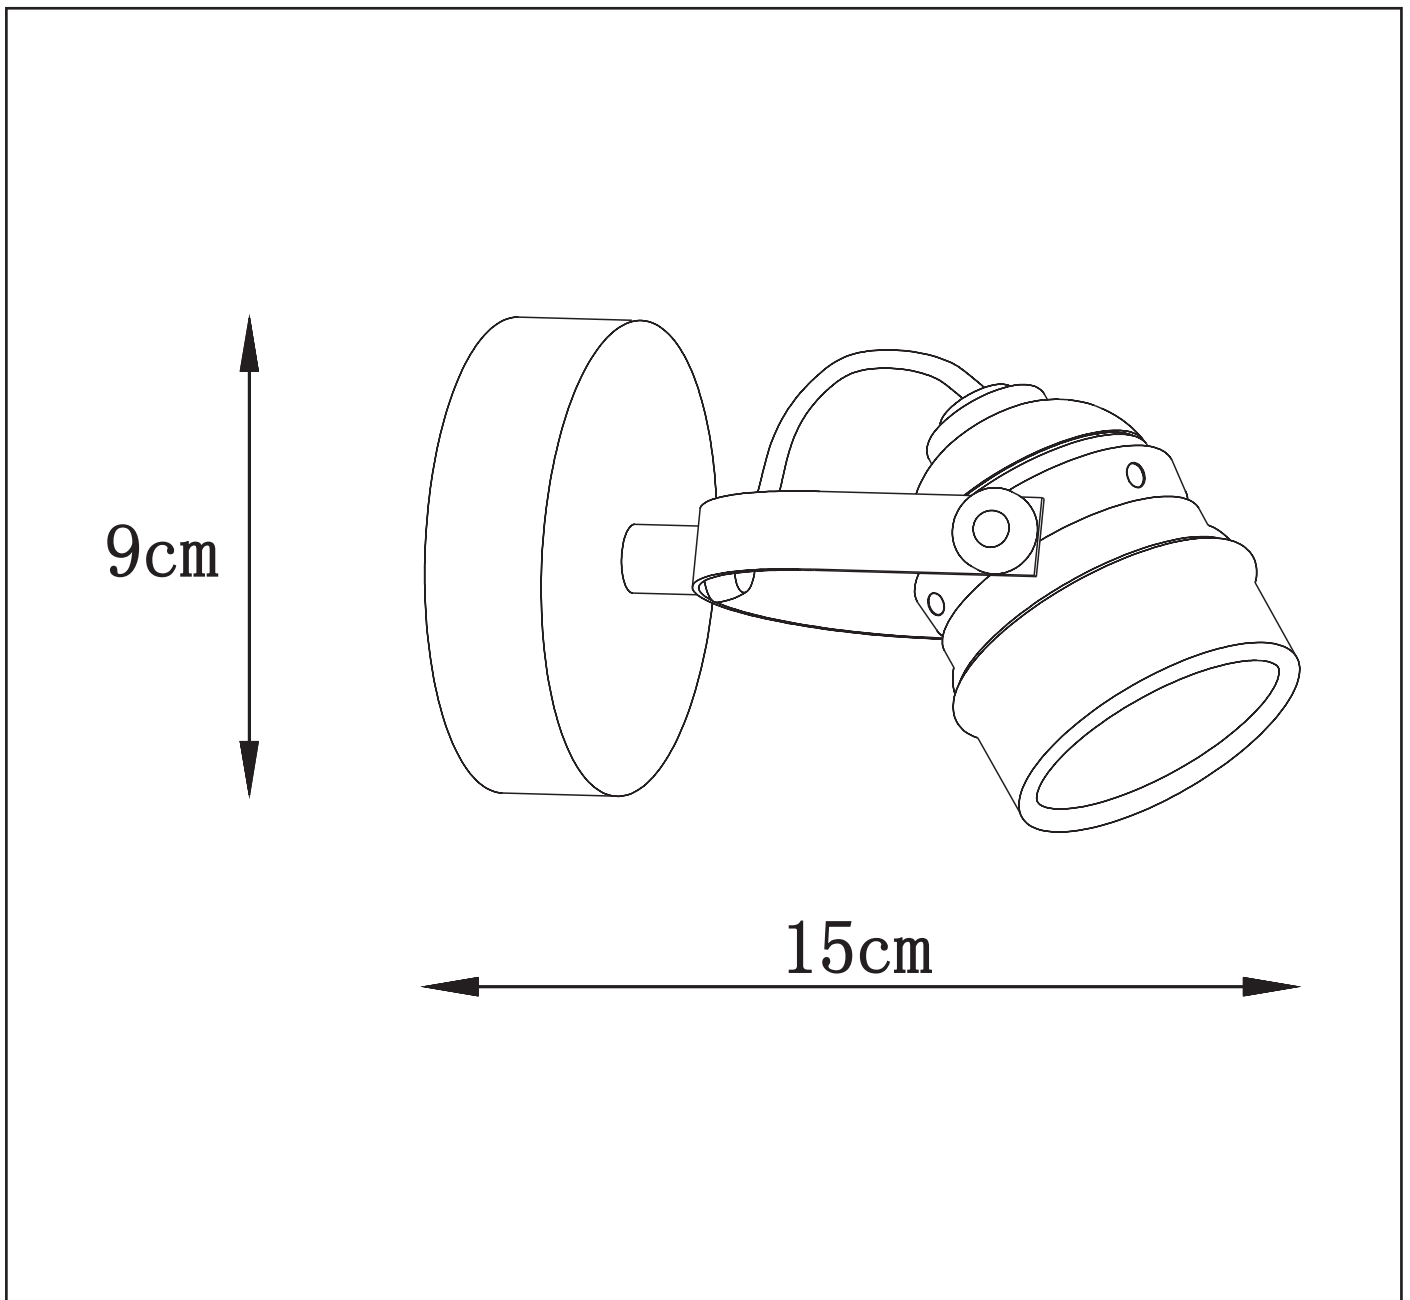

**RECOMMENDED LUCIDE
LIGHT SOURCE**

49008/05/60
Light source dimmable : Yes
Light source incl. : Yes

General

Dimensions LxWxH : 9 cm x 9 cm x 15 cm
Heigth minimum : -
Heigth maximum : 15 cm
Dimensions shade LxWxH : ϕ 6.8*H8
Main material : Metal
Ceiling rose material : Metal
Color : Red copper
Style : Classical
Shape : Round
Weight : 0.30Kg
Warranty : 2 years

Product specifications

Dimmable : Yes
Light direction : up and down
Adjustable in heigth : No
(Before Installation)
Directional : Yes
Cable : No, Cable On Product
Cable length : -
Sensor : Without Sensor
Control : Light Switch Control
IP-Class : 20
Electric class : 1
Light source including ? : Yes
Lamp socket : GU10
Light source number : 1
Power requirements : 220-240V~50Hz
Bulb type & maximum wattage : LED GU10 Max. 5W

For more specifications of this product please visit
www.lucide.com

LUCIDE

TECHNICAL DRAWING & DIMENSIONS

CIGAL LED

Item number :77974/05/17

EAN code : 5411212770578

For more specifications, dimensions please visit
www.lucide.com